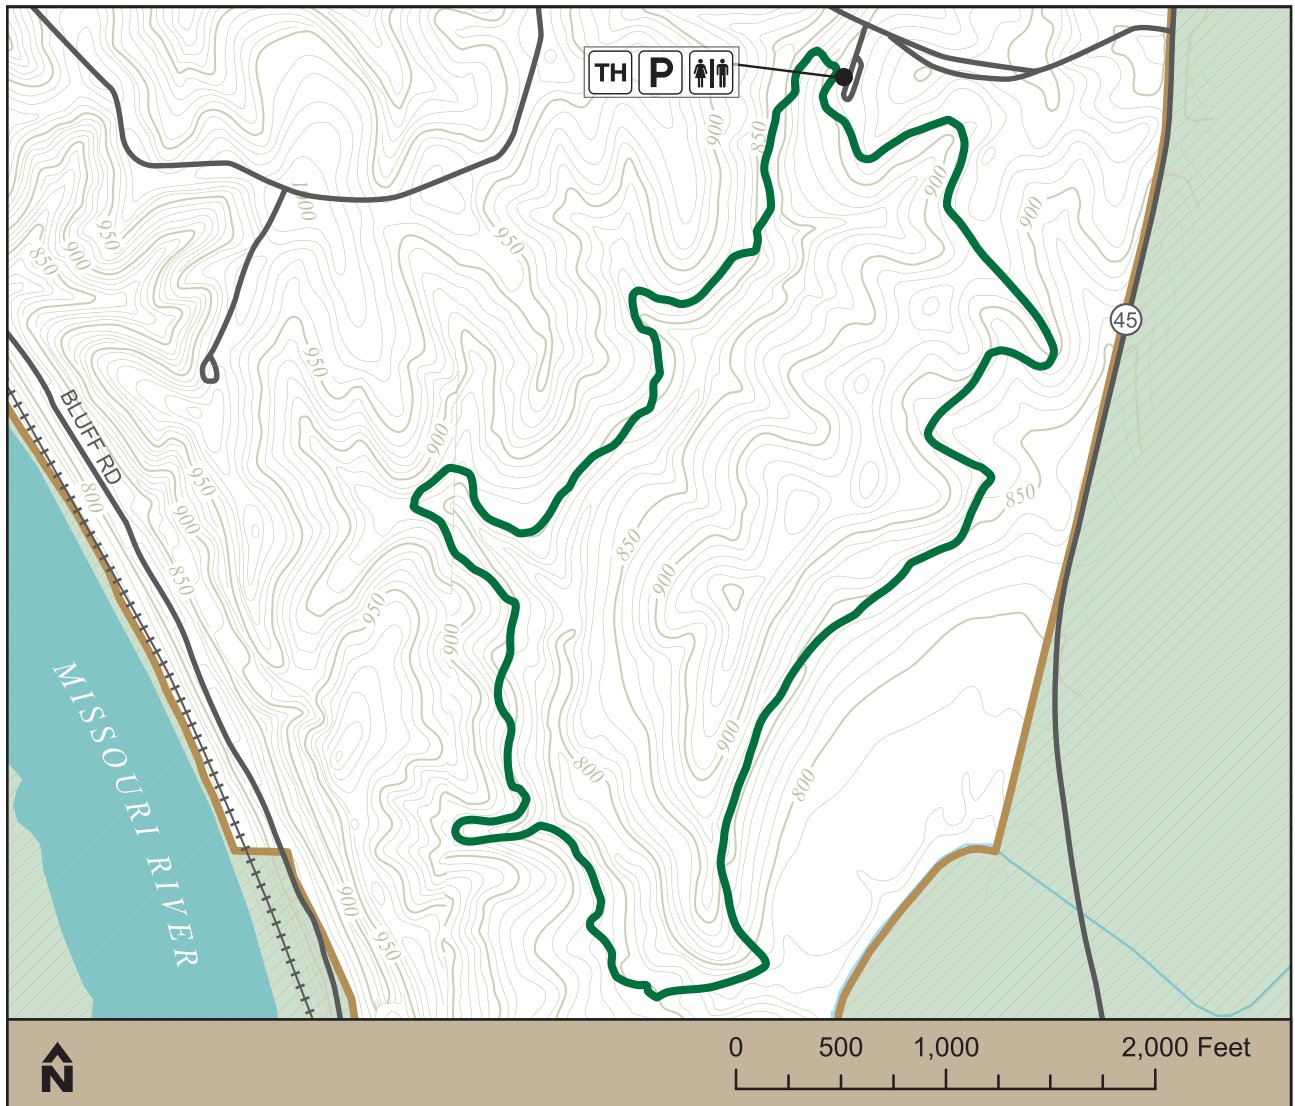

Weston Bend State Park

Paved Bicycle Trail 2.75 Miles

Uses: Hiking, Bicycling  

Blazes:  Green

Type: Loop

Trailhead: At the first parking area past the park office/check station; 39.39224153, -94.86898582

Estimated Hiking Time: 1 hour, 25 minutes