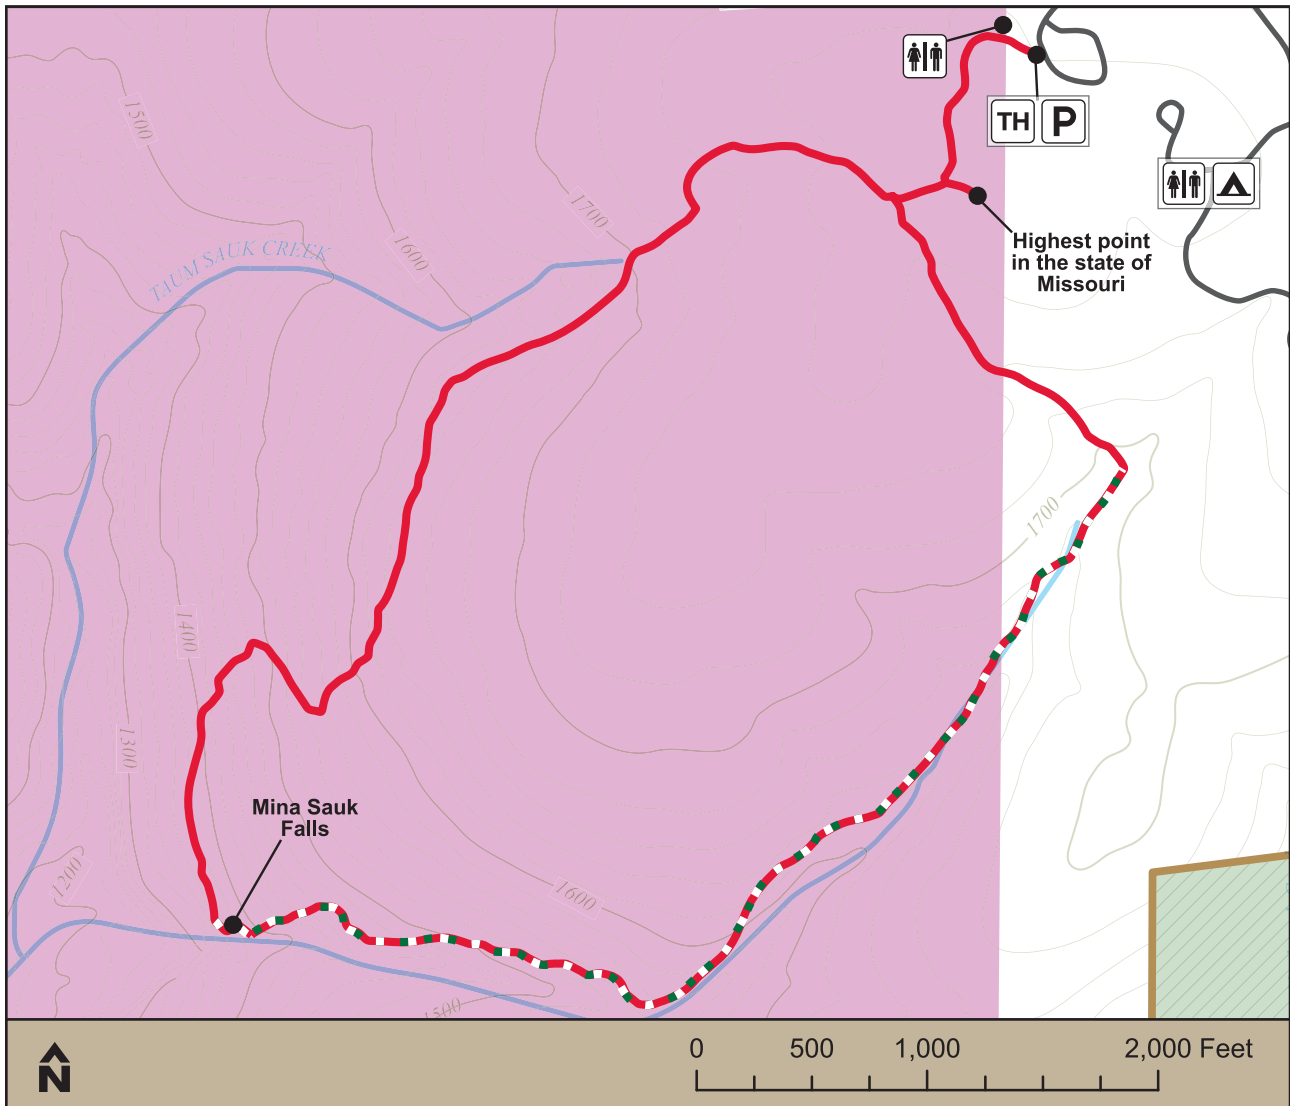

Taum Sauk Mountain State Park

Mina Sauk Falls Trail 3 Miles

Uses: Hiking, Accessible for short distance  

Blazes:  Red

Type: Loop

Trailhead: At the main parking area at the end of the park road, past Taum Sauk Mountain overlook; 37.57276771, -90.72826889

Estimated Hiking Time: 3 hours