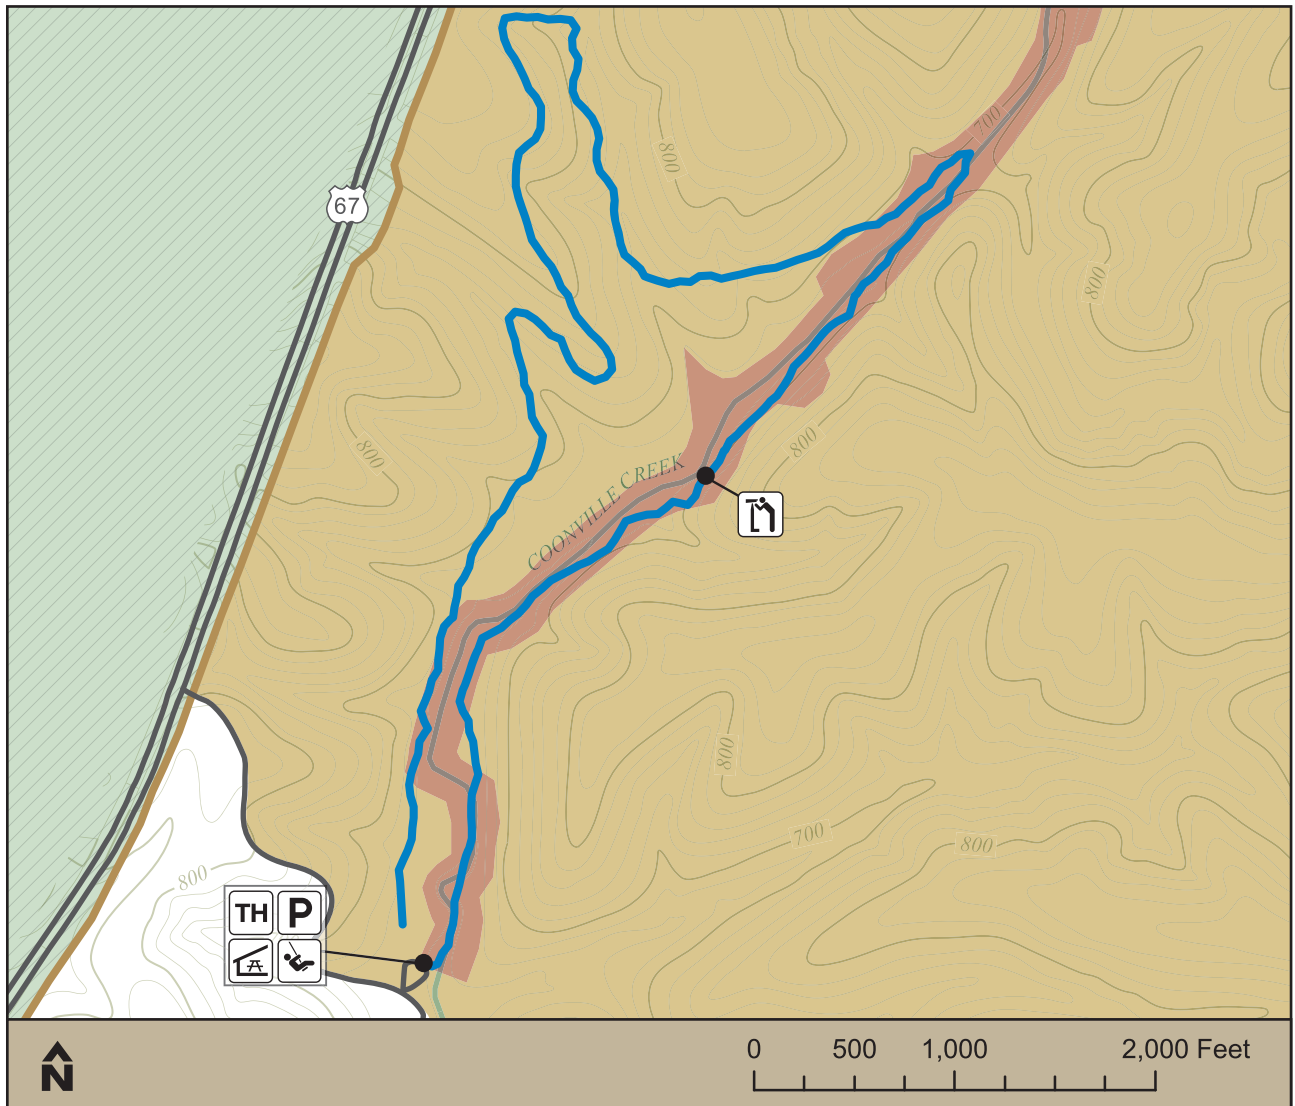

St. Francois State Park

Mooney's Hollow Trail 2.75 Miles

Uses: Hiking 

Blazes:  Blue

Type: Loop

Trailhead: At the footbridge next to picnic shelter 1; 37.97019776, -90.53320442

Estimated Hiking Time: 2 hours