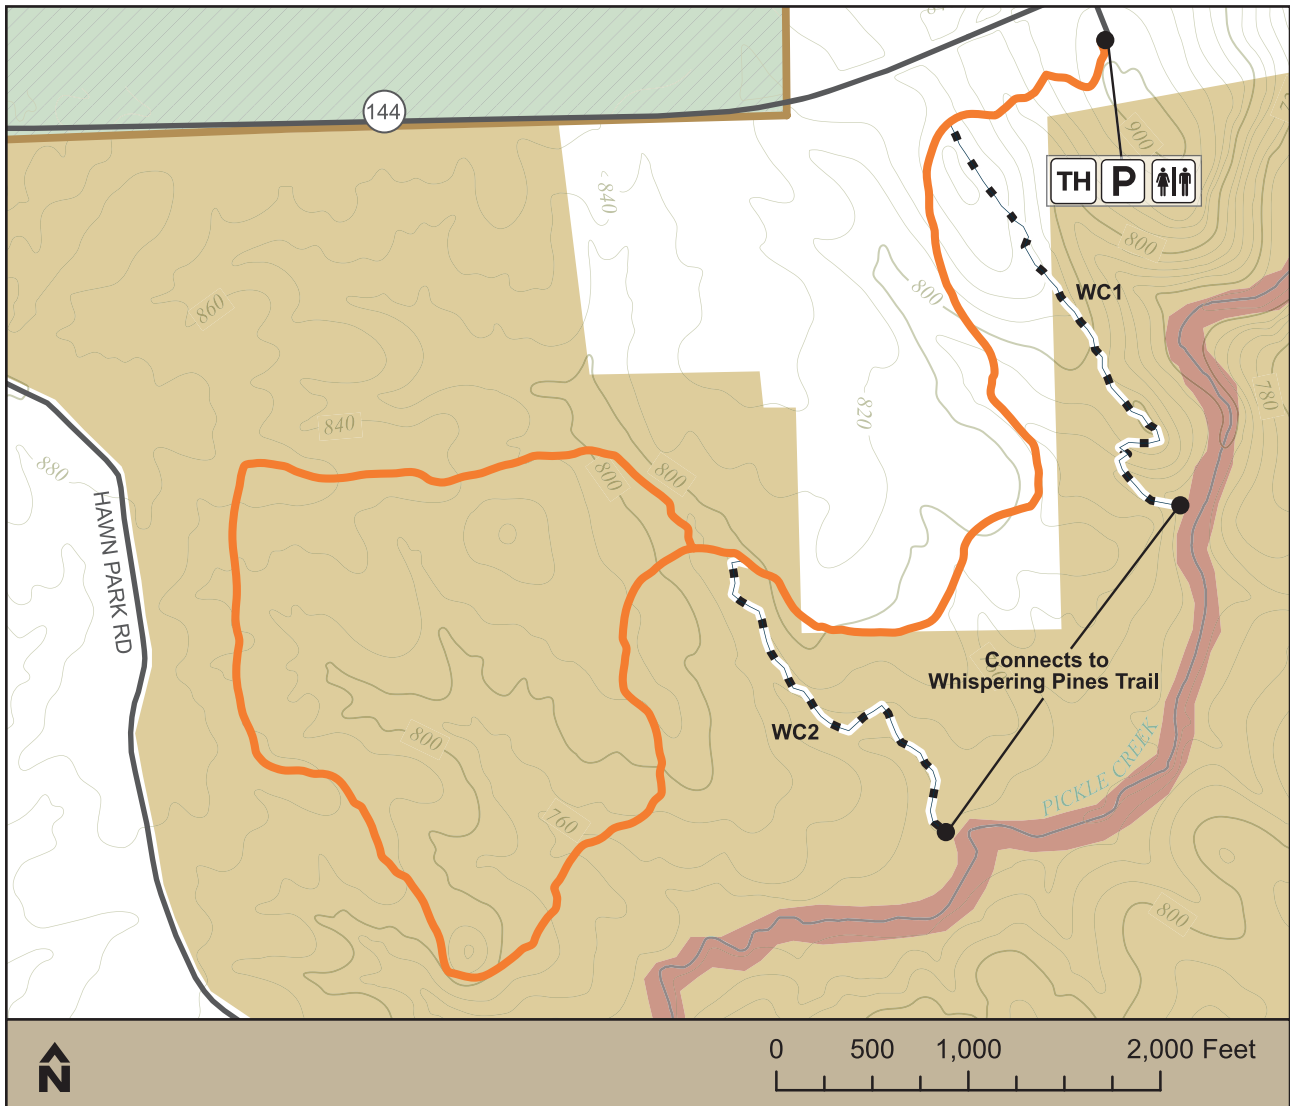

Hawn State Park

# White Oaks Trail 3.75 Miles

**Uses:** Hiking   
**Blazes:**  Orange

**Type:** Loop

**Trailhead:** From the Highway 144 entrance, turn right at the stop sign, off the gravel parking area; 37.83312611, -90.24039759

**Estimated Hiking Time:** 2 hour, 50 minutes