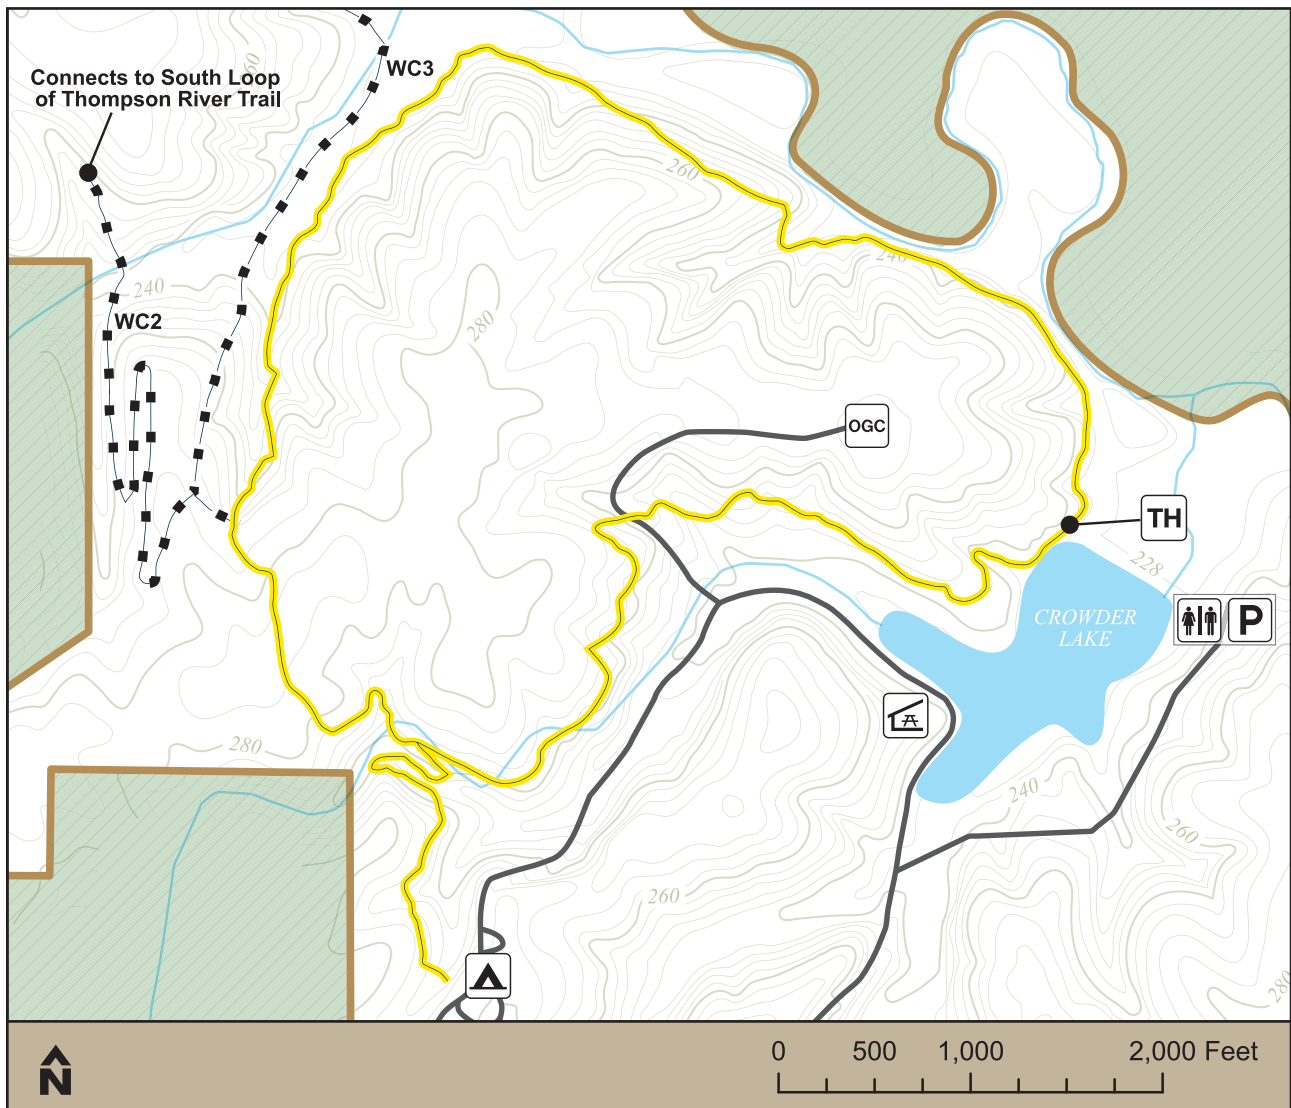

## Crowder State Park

# Tall Oaks Trail 3 Miles

**Uses:** Hiking, Bicycling – Mountain Biking suitable  

**Blazes:**  Yellow

**Type:** Loop

**Trailhead:** Crowder Lake main parking area; 40.09674798, -93.66140747

**Estimated Hiking Time:** 3 hours