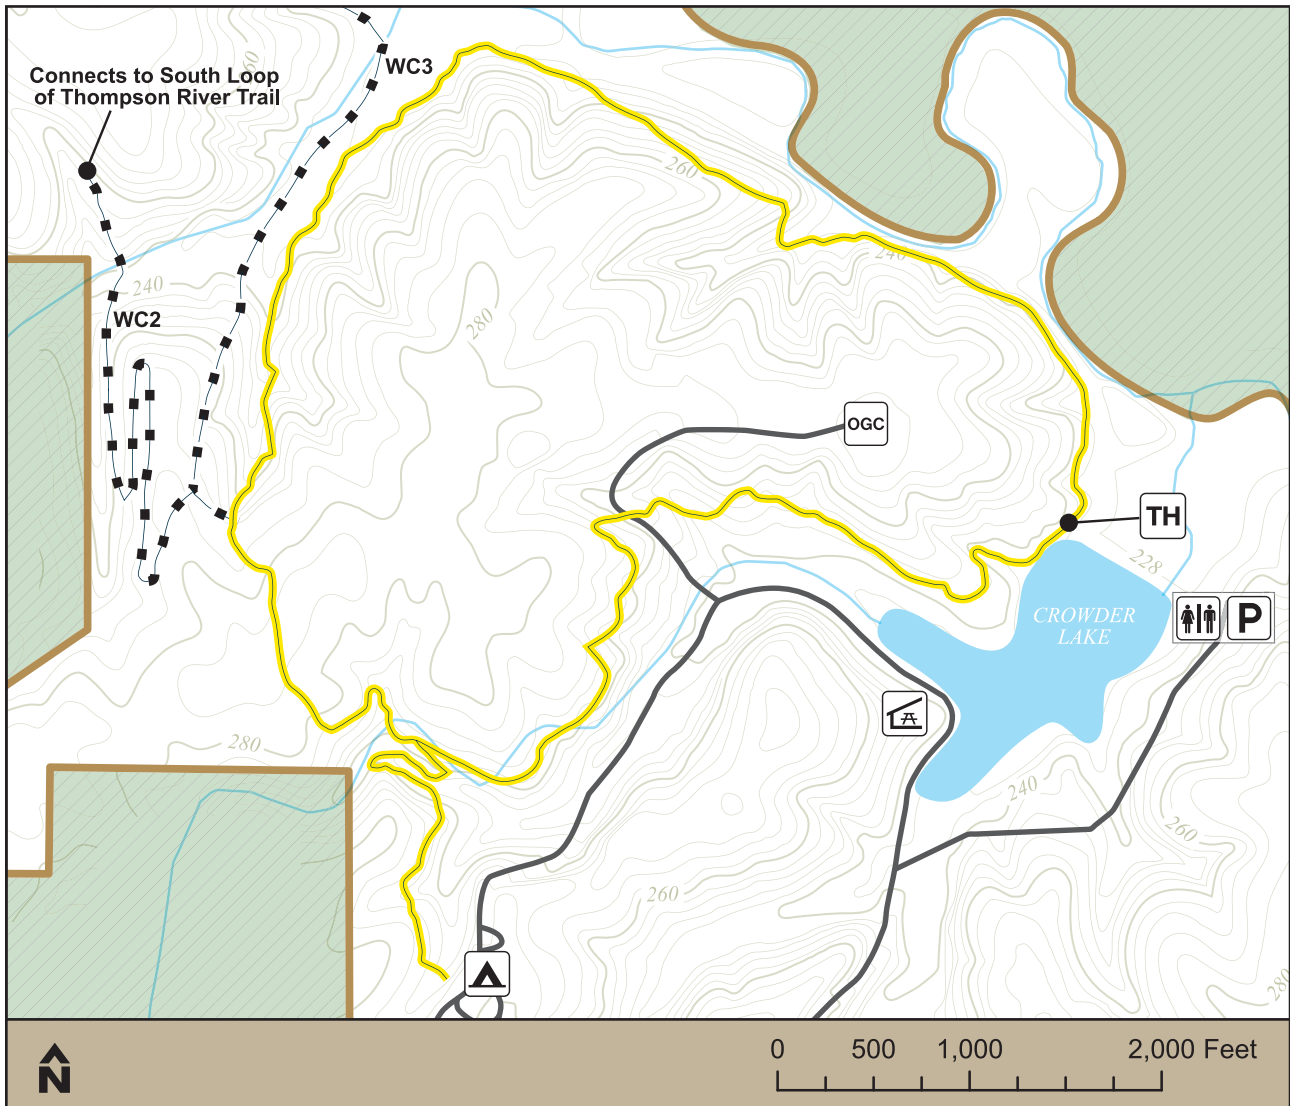

Crowder State Park

# Tall Oaks Trail 3 Miles

**Uses:** Hiking, Bicycling – Mountain Biking suitable  

**Blazes:**  Yellow

**Type:** Loop

**Trailhead:** Crowder Lake main parking area; 40.09674798, -93.66140747

**Estimated Hiking Time:** 3 hours