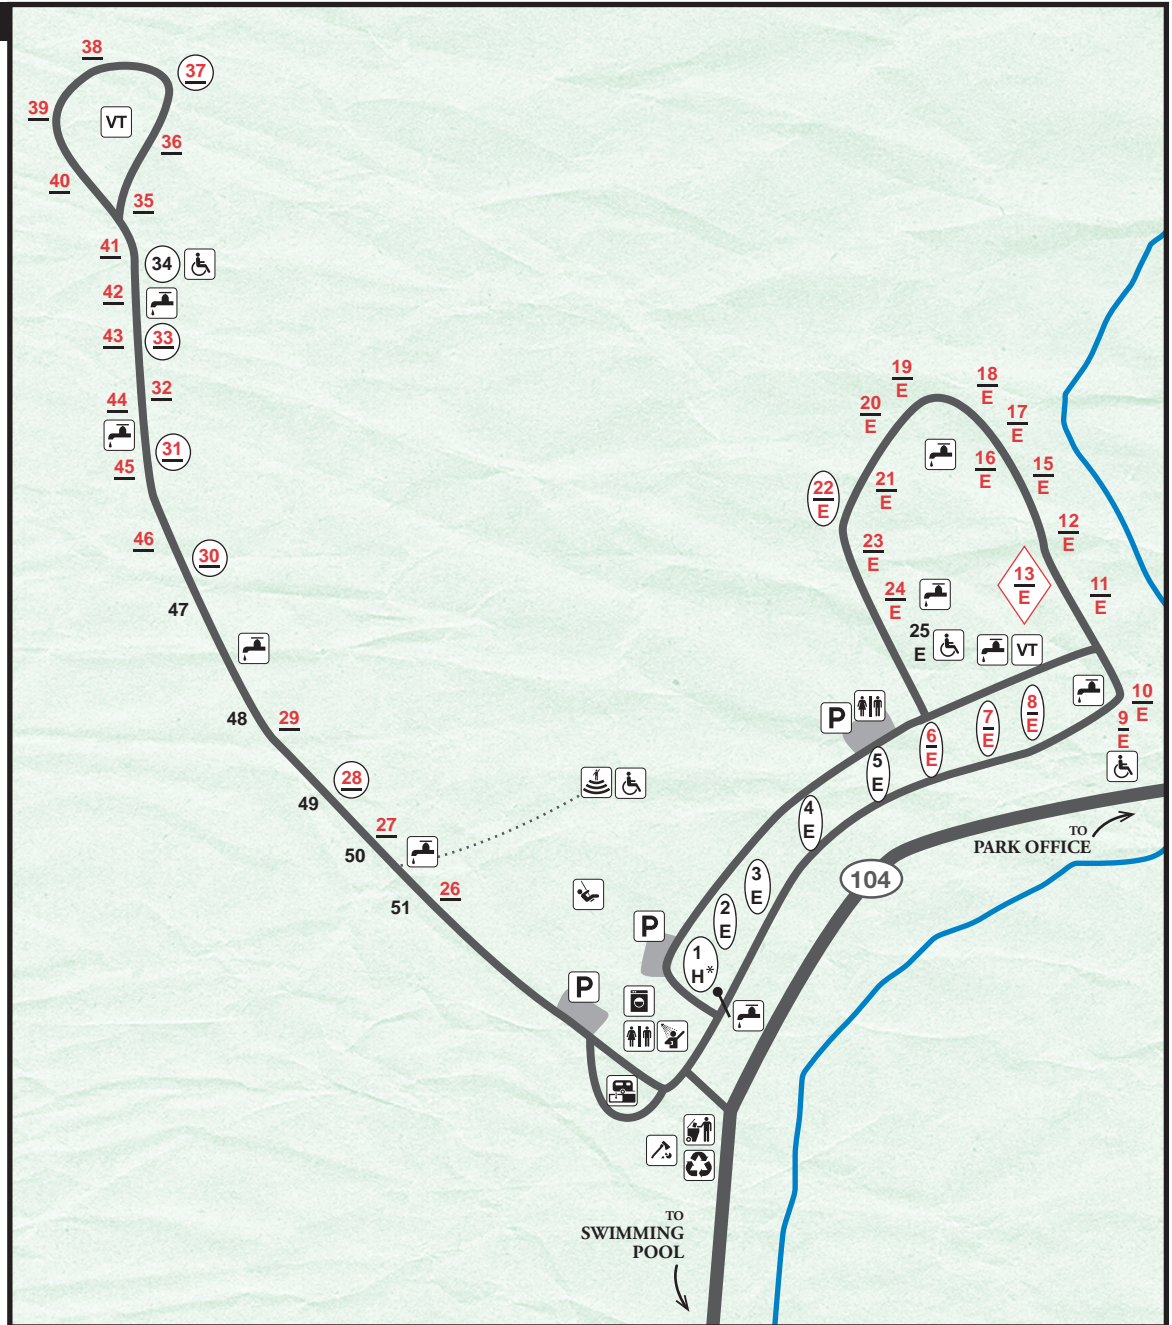

## LEGEND

- # reservable site
- # basic site
- E electric site
- # family site
- \* 50 amp service
- # pull-through site
- accessible
- H campground host
- water
- restroom
- showerhouse
- laundry
- VT vault toilet
- dump station
- woodlot
- trash dumpster
- recycling center
- P parking
- playground
- amphitheater  
(accessible pathway by site 27)
- Opossum Track Trail  
(hiking)

12/16