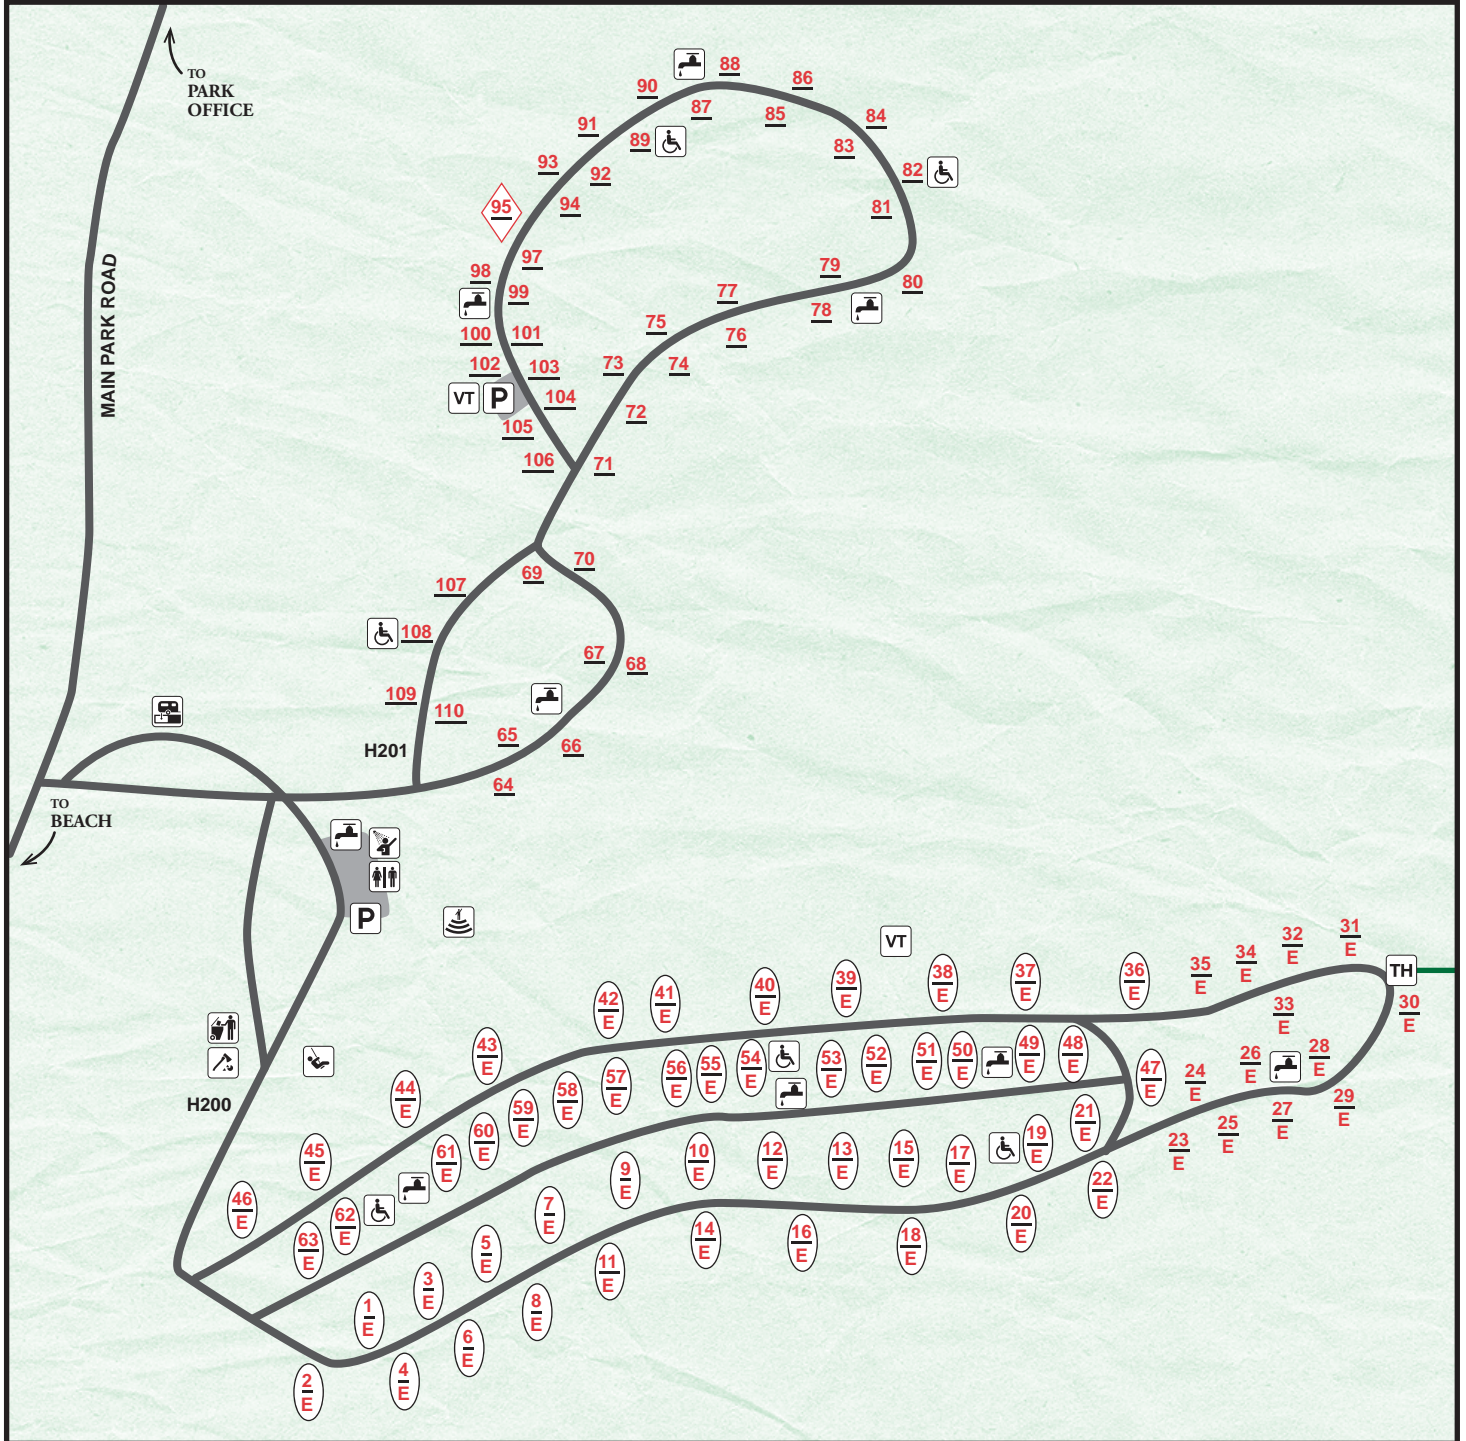

ST. FRANCOIS STATE PARK

Campground

LEGEND

12/16

- | | | | | | | | |
|---|-------------------|----|-----------------|----|----------------|--|------------------------------|
| # | reservable site | H | campground host | | woodlot | | Swimming Deer Trail (hiking) |
| # | basic site | | water | | trash dumpster | | |
| E | electric site | | restroom | P | parking | | |
| | family site | | showerhouse | | playground | | |
| | pull-through site | VT | vault toilet | | amphitheater | | |
| | accessible | | dump station | TH | trailhead | | |