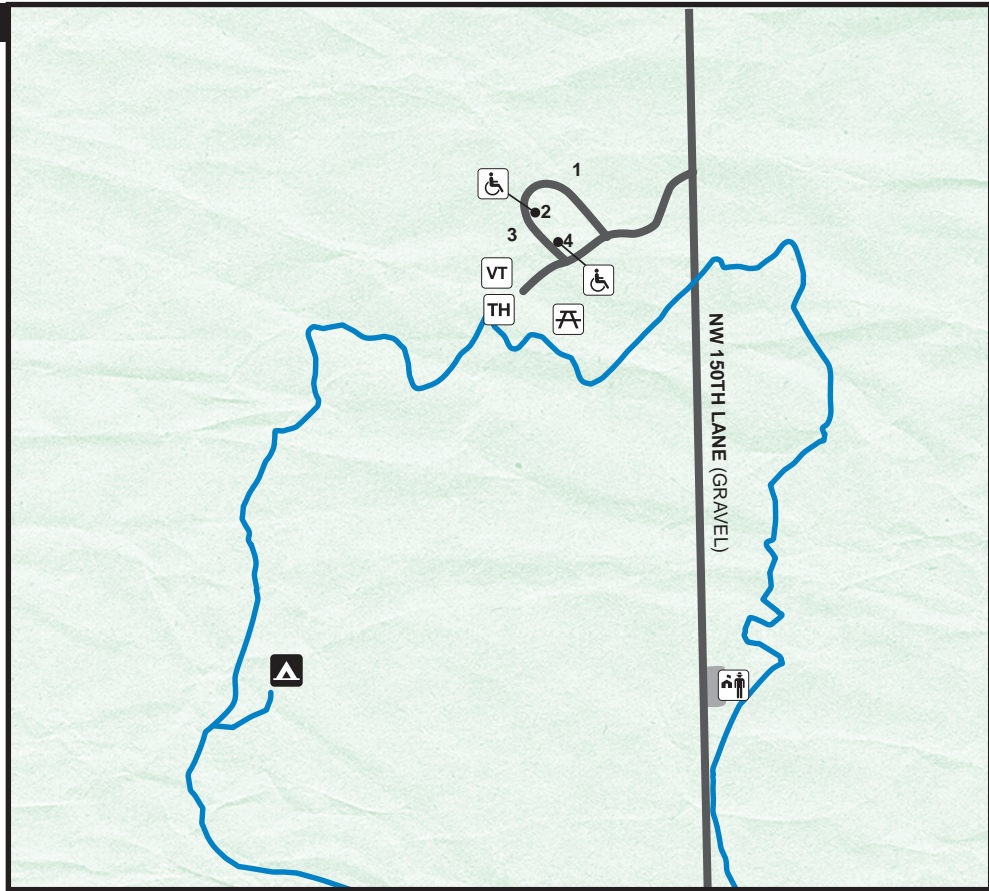

# PRAIRIE STATE PARK

## Campground

### LEGEND

- # basic site
- accessible
- vault toilet
- park office
- picnic area
- trailhead
- backpack camp
- Coyote Trail
- (hiking, backpacking)

12/16