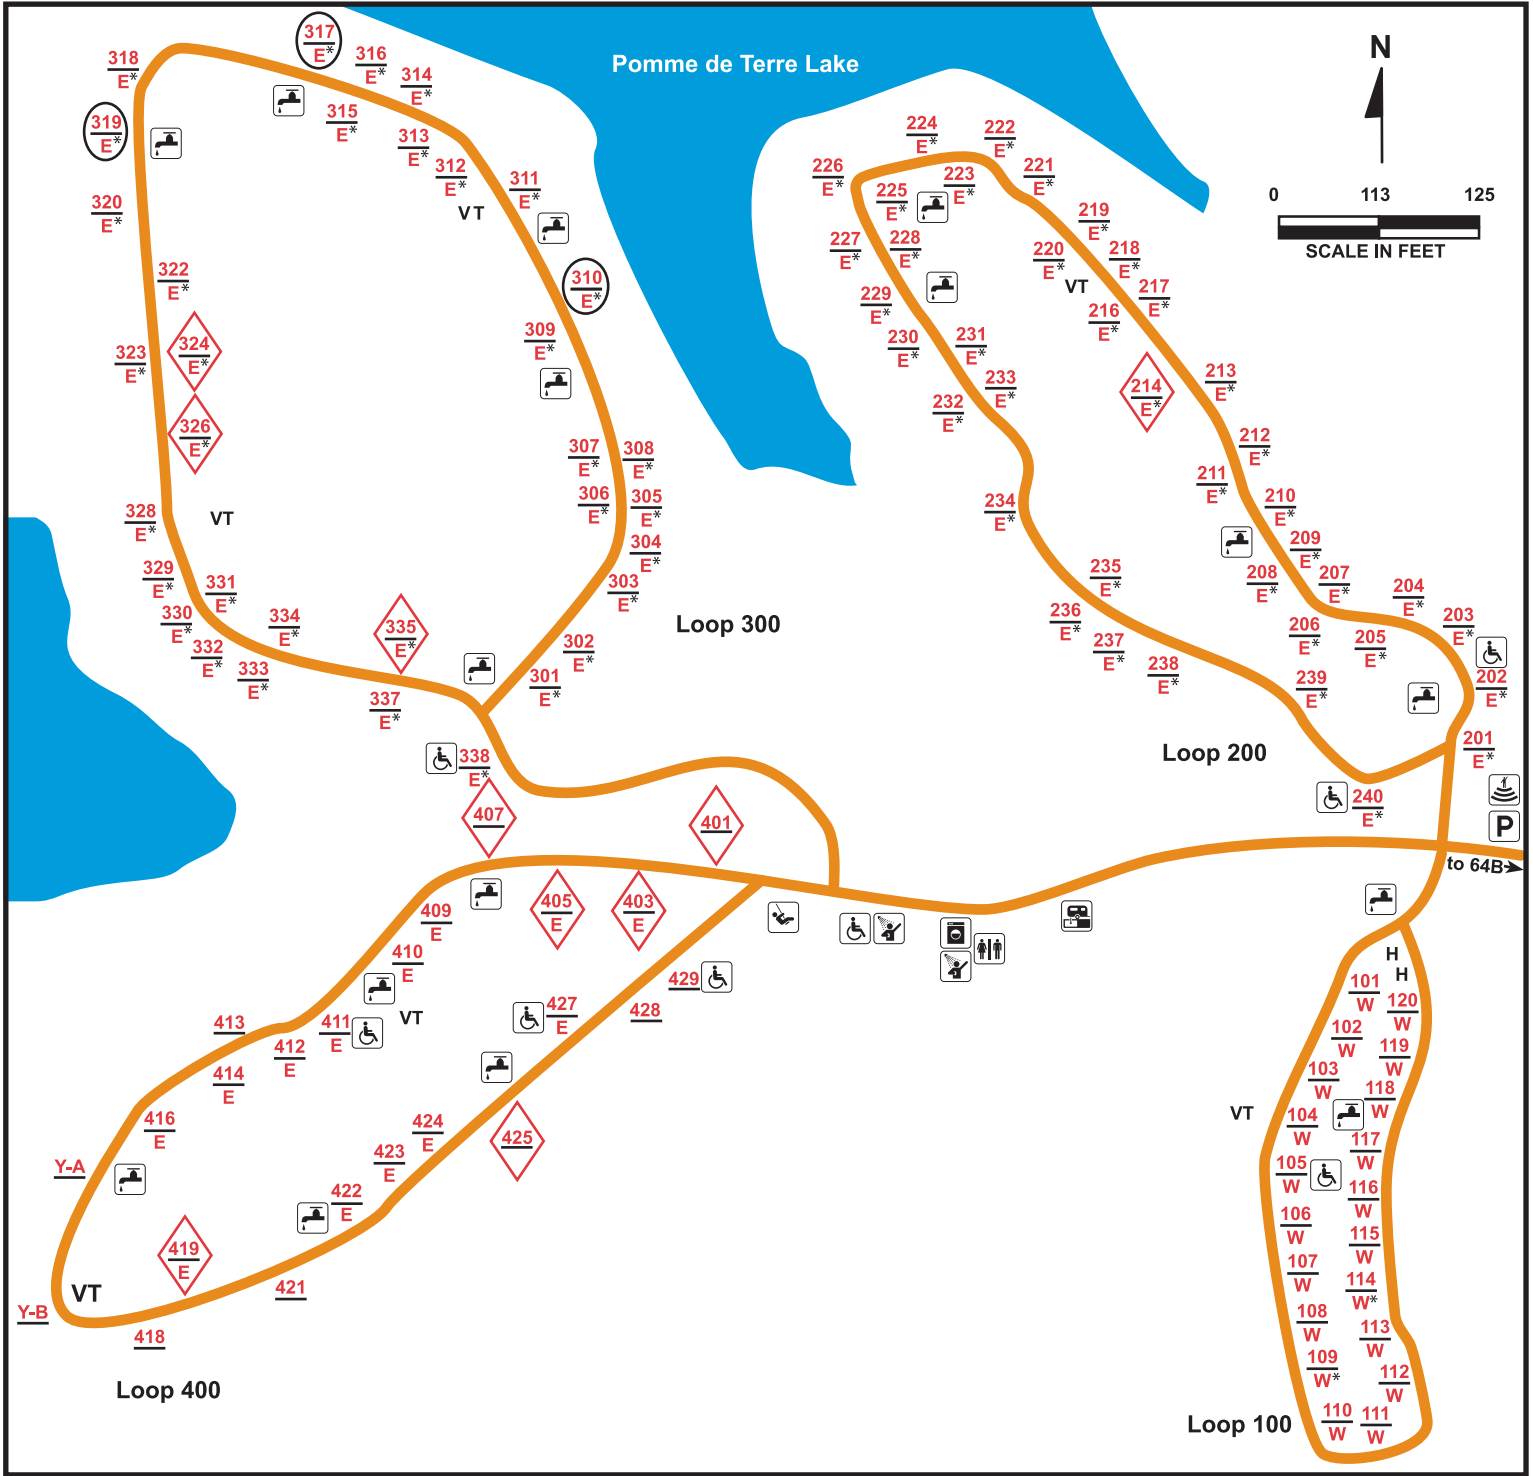

POMME DE TERRE STATE PARK Pittsburg Campground

LEGEND

#	reservable site	<u>Y</u>	yurt		showerhouse		amphitheater
#	basic site	H	campground host		laundry		
E	electric site	*	50 amp service	VT	vault toilet		
W	electric/water site		accessible		dump station		
	family site		water		P	parking	
	pull-through site		restroom		playground		

05/15 Missouri Department of Natural Resources
Division of State Parks

**Loops 200 and 300 are closed
December through February.**