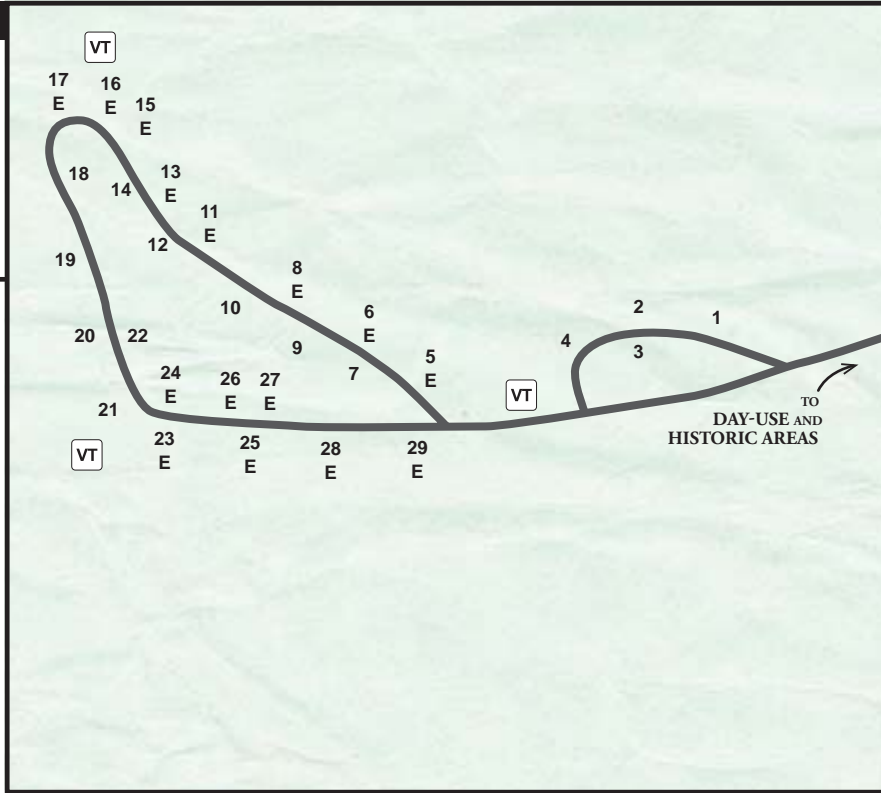

# BATTLE OF ATHENS STATE HISTORIC SITE Campground

## LEGEND

- # basic site
- E electric site
- VT vault toilet

*Campground closed  
from December  
through March*

11/17