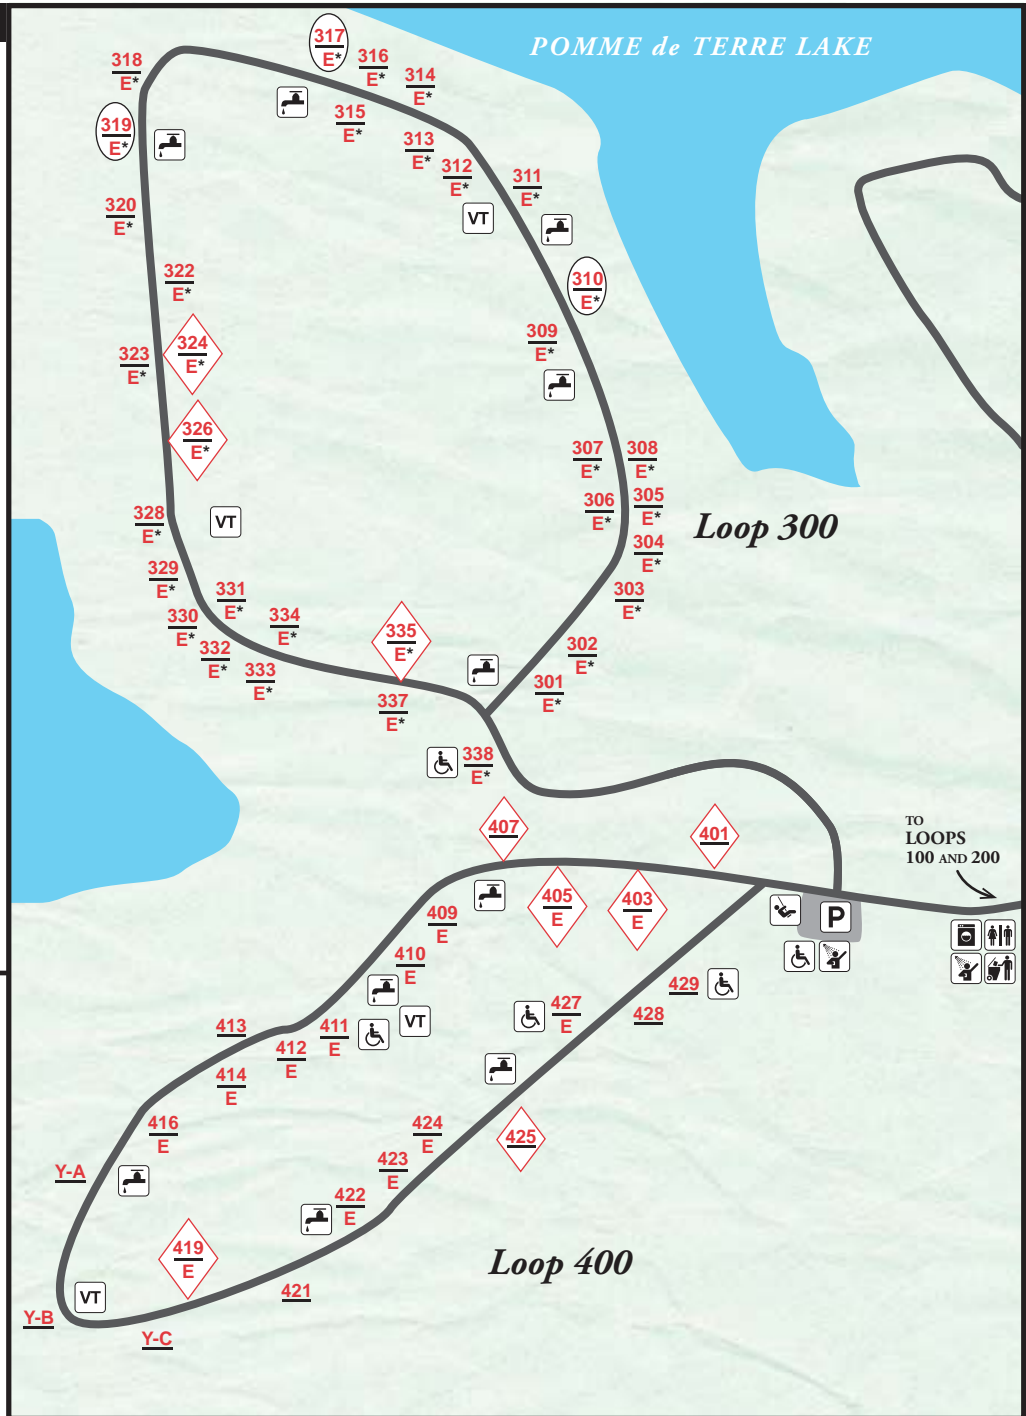

POMME de TERRE STATE PARK

Pittsburg Campground

Loops 300 and 400

LEGEND

- # reservable site
- # basic site
- E electric site
- ◆ family site
- * 50 amp service
- Ⓢ pull-through site
- Y yurt
- ♿ accessible
- 🚰 water
- 🚻 restroom
- 🚿 showerhouse
- 🧺 laundry
- VT vault toilet
- ♻️ trash dumpster
- 🎡 playground

*Loop 300 is closed
December through
February*