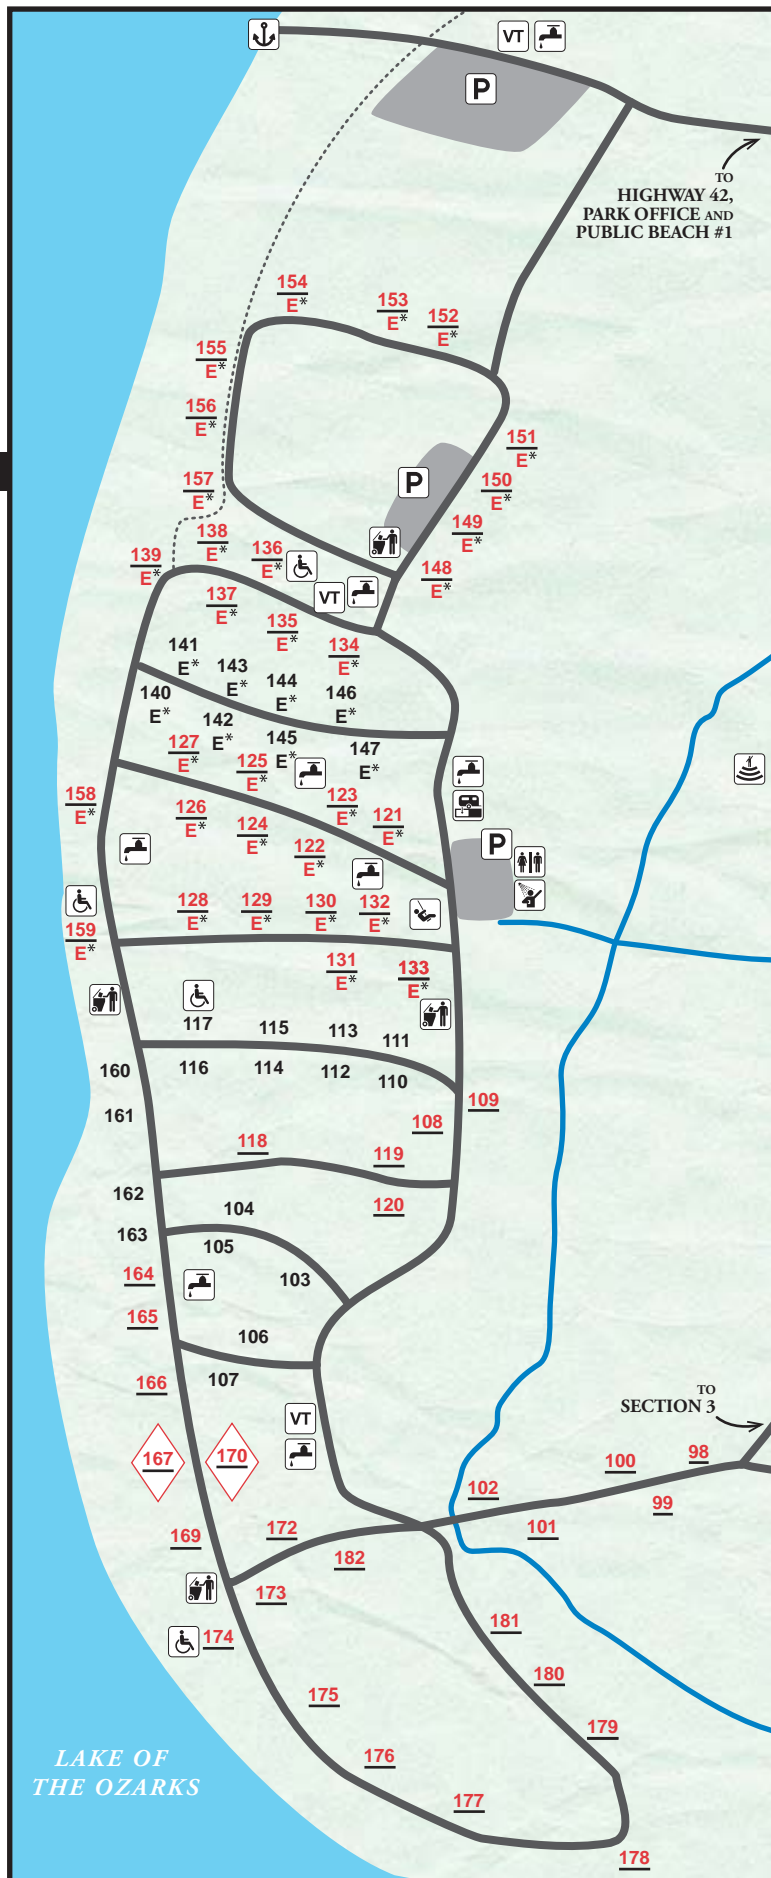

LAKE OF THE OZARKS STATE PARK

Section 4

LEGEND

- # reservable site
- # basic site
- E electric site
- ◆ family site
- * 50 amp service
- ♿ accessible
- 🚰 water
- 🚻 restroom
- 🚿 showerhouse
- 🚽 vault toilet
- 🗑️ dump station
- ♻️ trash dumpster
- P parking
- 🎡 playground
- 🎪 amphitheater
- ⚓ marina
- ⋯ beach walkway
- 🚶 Lakeview Bend Trail (hiking)

02/17