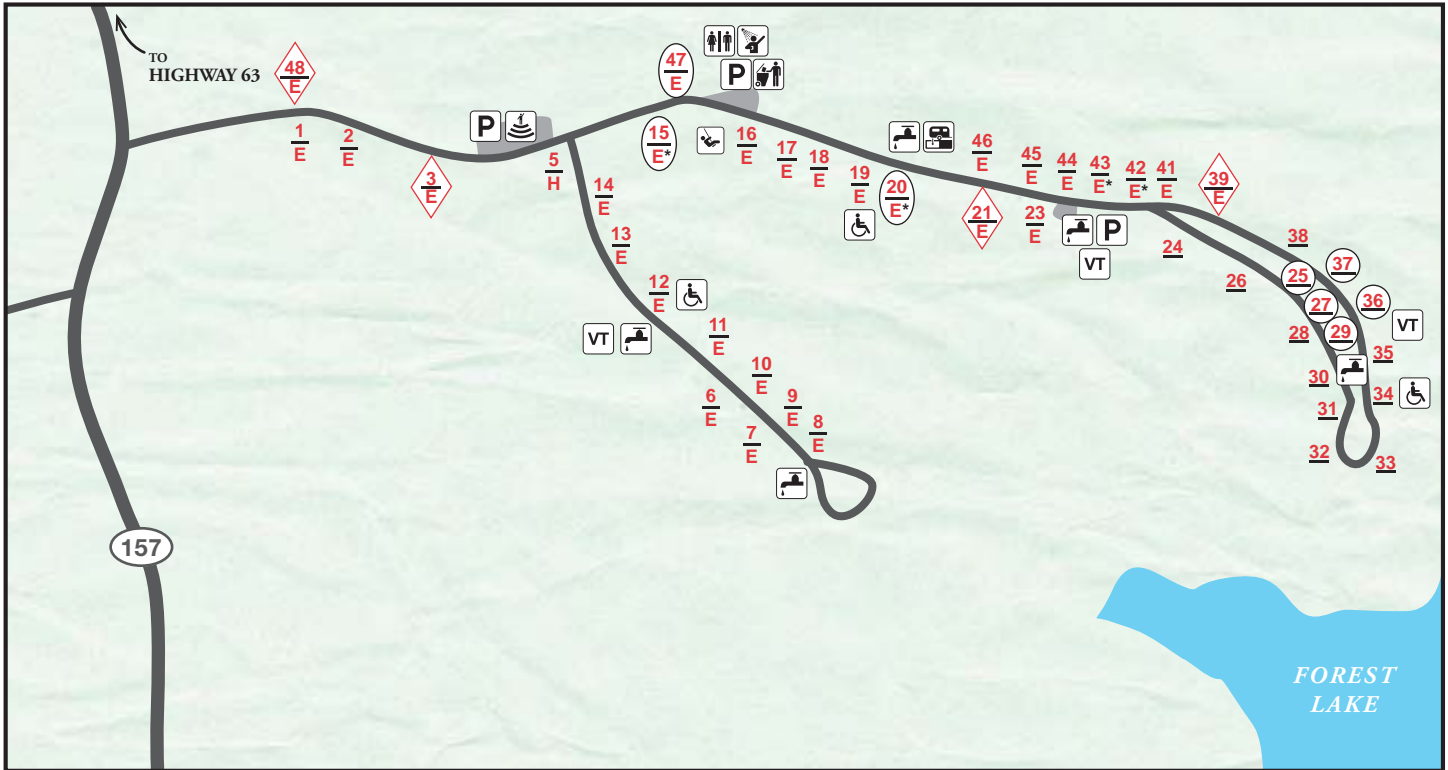

THOUSAND HILLS STATE PARK

Campground 1

LEGEND

- # reservable site
- E electric site
- # family site
- * 50 amp service
- # pull-through site
-  accessible
- H campground host
-  water
-  restroom
-  showerhouse
- VT vault toilet
-  dump station
- P parking
-  playground
-  amphitheater