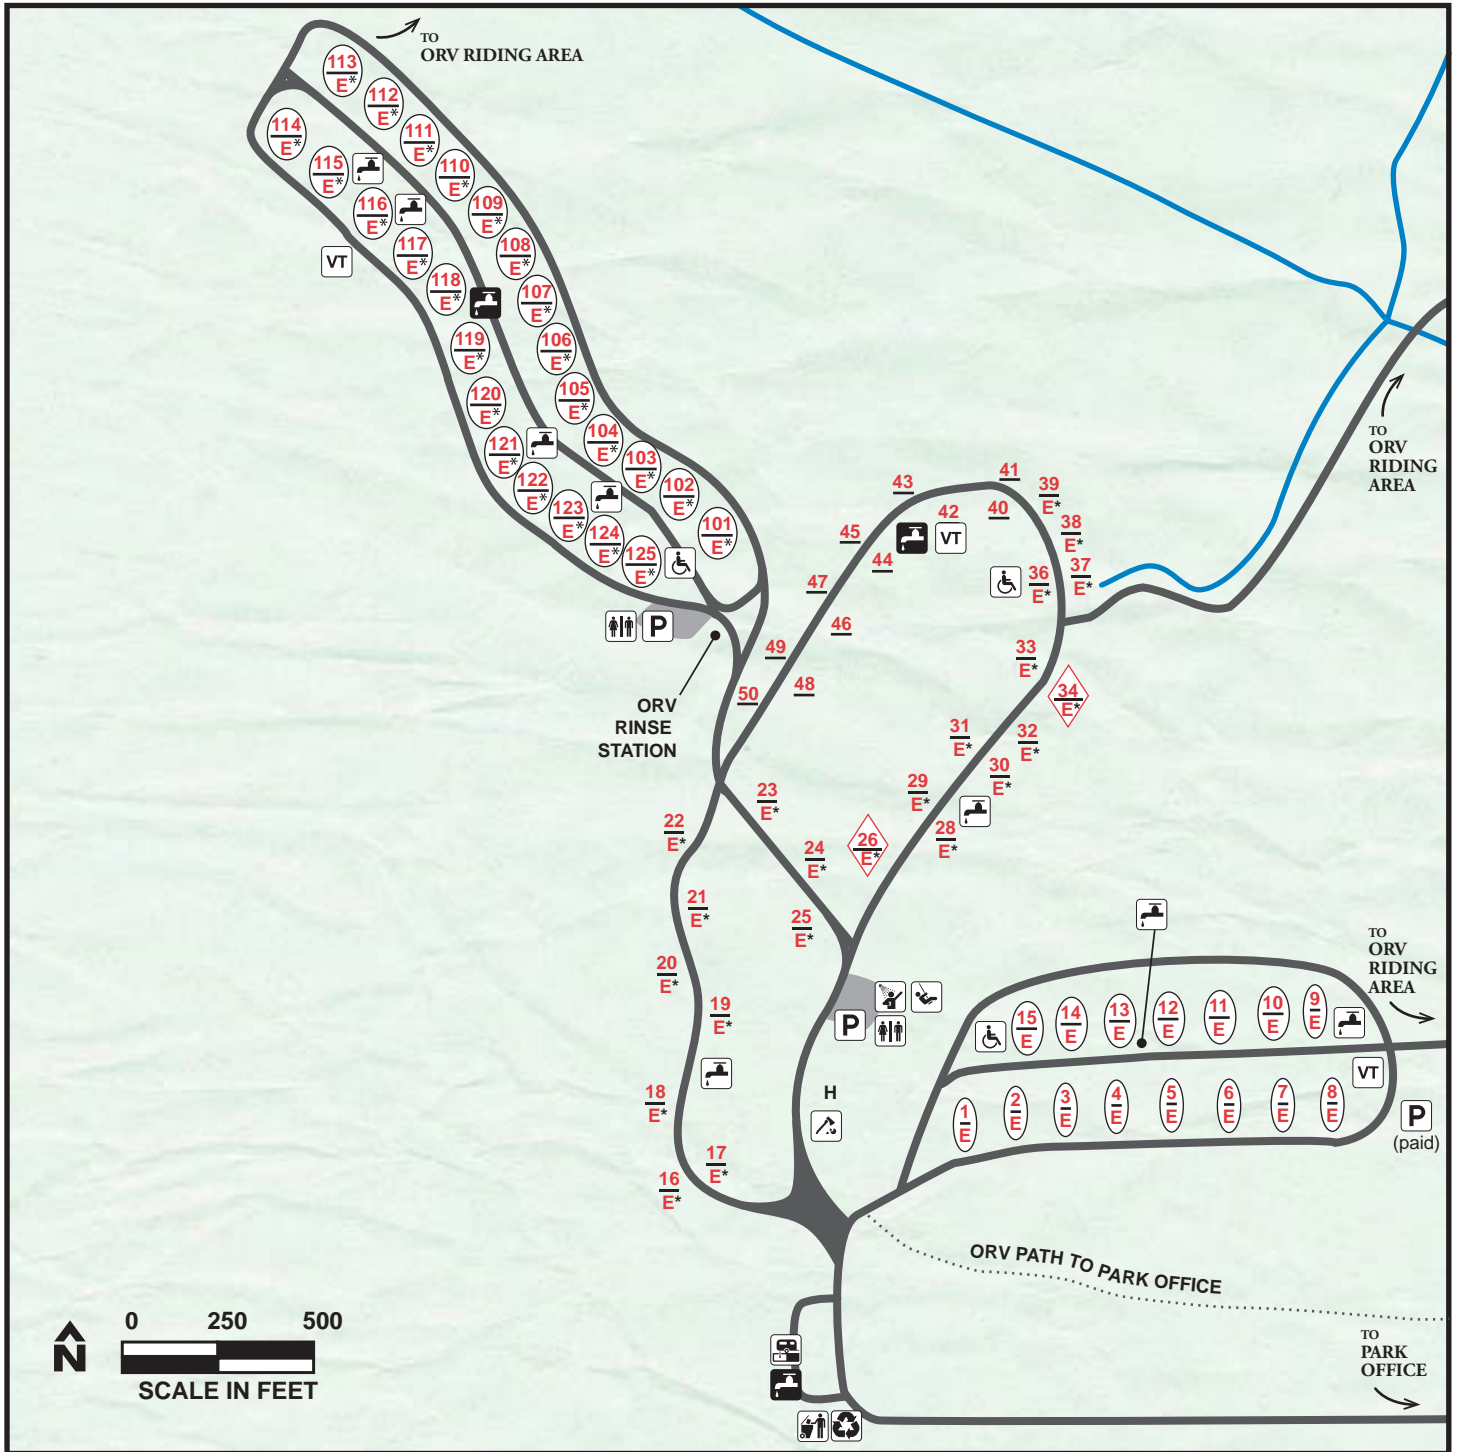

ST. JOE STATE PARK

Campground 1 (ORV Area)

LEGEND

- | | | | | | | | |
|---|-----------------|----|-------------------|----|--------------|----|-------------------------------------|
| # | reservable site | # | pull-through site | ♿ | restroom | ♻️ | trash dumpster |
| # | basic site | ♿ | accessible | 🚿 | showerhouse | ♻️ | recycling center |
| E | electric site | H | campground host | VT | vault toilet | P | parking |
| ⬠ | family site | 🚰 | water | 🗑️ | dump station | 🎡 | playground |
| * | 50 amp service | ❄️ | frost-free water | 🌲 | woodlot | 🛵 | Off-Road Vehicle Trail System (ATV) |

05/17