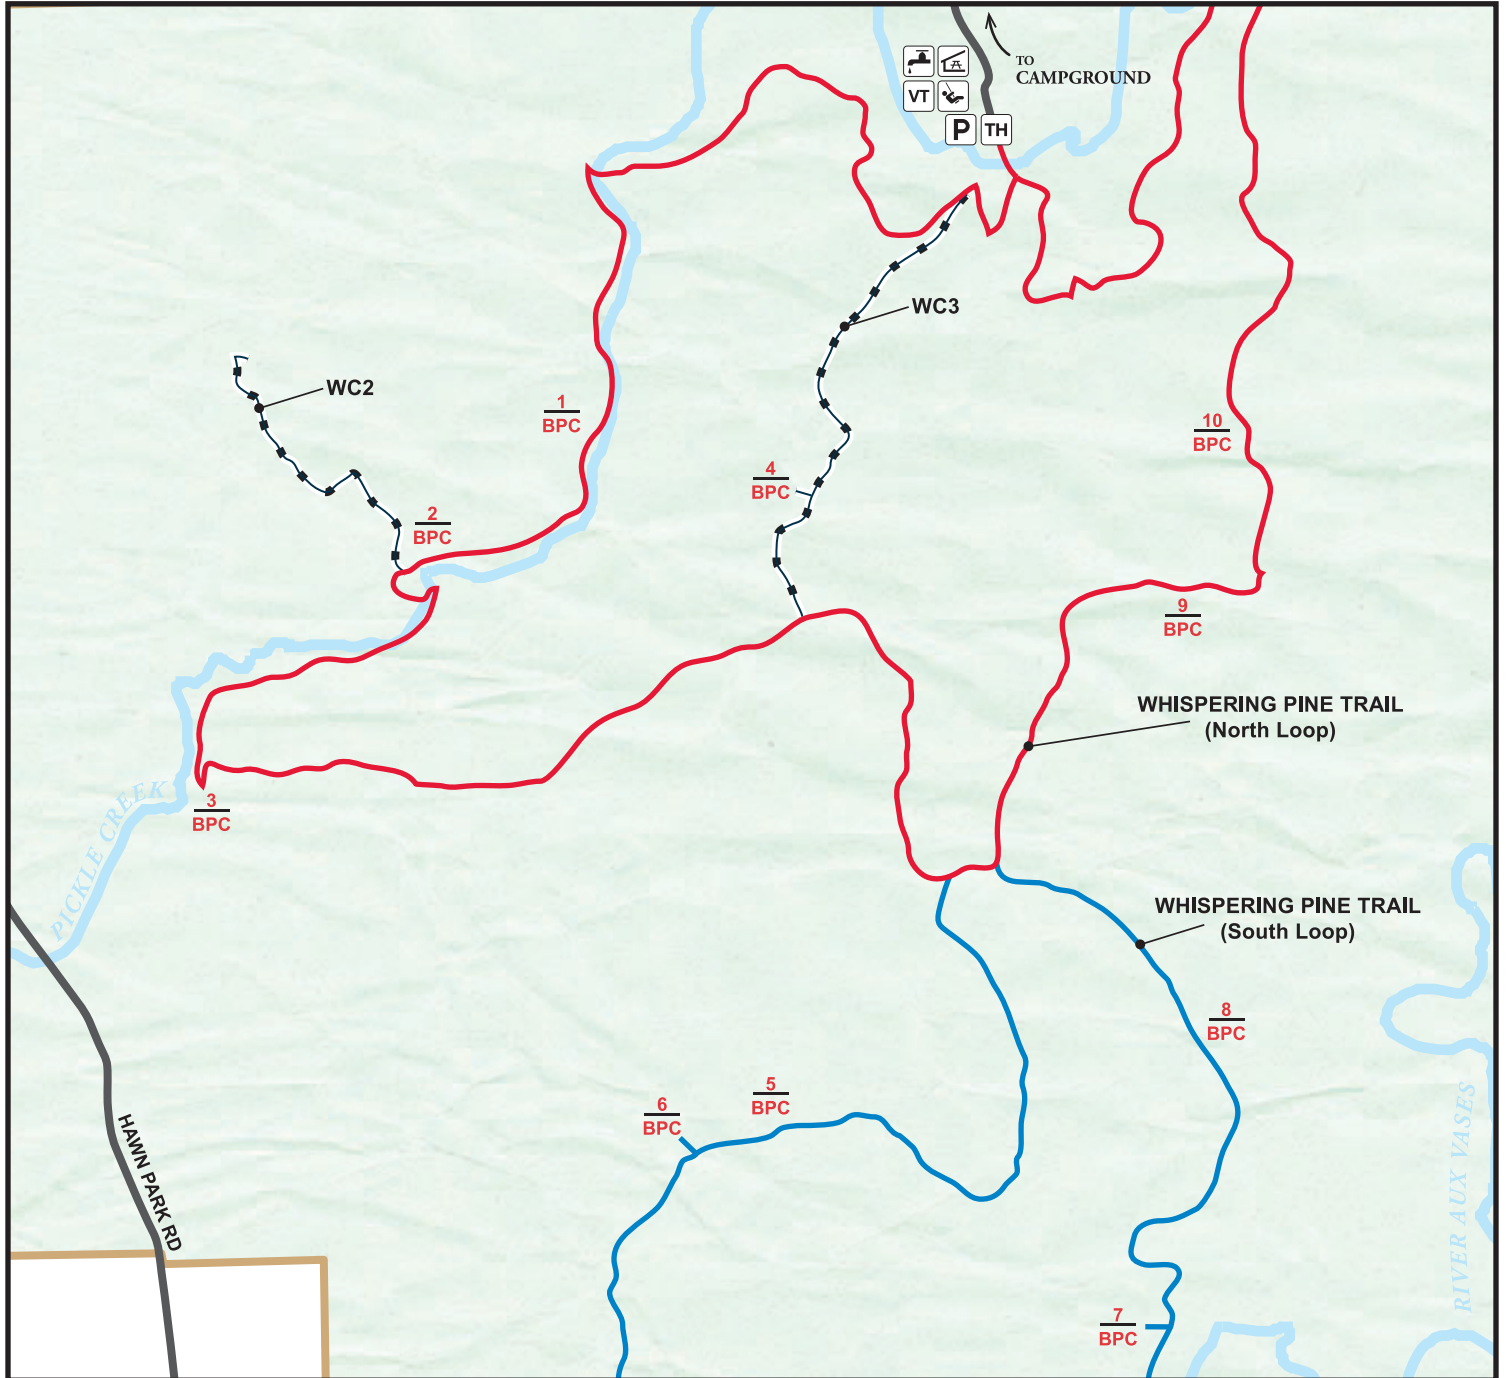

HAWN STATE PARK

Whispering Pine Trail Backcountry Camping Map

LEGEND

reservable site

BPC backcountry camping

 water

 restroom

 vault toilet

 parking

 playground

 picnic shelter

 trailhead

 park boundary

 white connector (WC)

 Whispering Pine Trail

 (hiking, backpacking)

For more information on backcountry camping, visit <https://mostateparks.com/hawn-backcountry-camping>.

 0 500 1,000
SCALE IN FEET

DISCLAIMER: This map is not a legal survey. The Missouri Department of Natural Resources makes no warranty, expressed or implied, as to the accuracy of the data or related materials and is not responsible for any damage or loss resulting from its use. 05/24