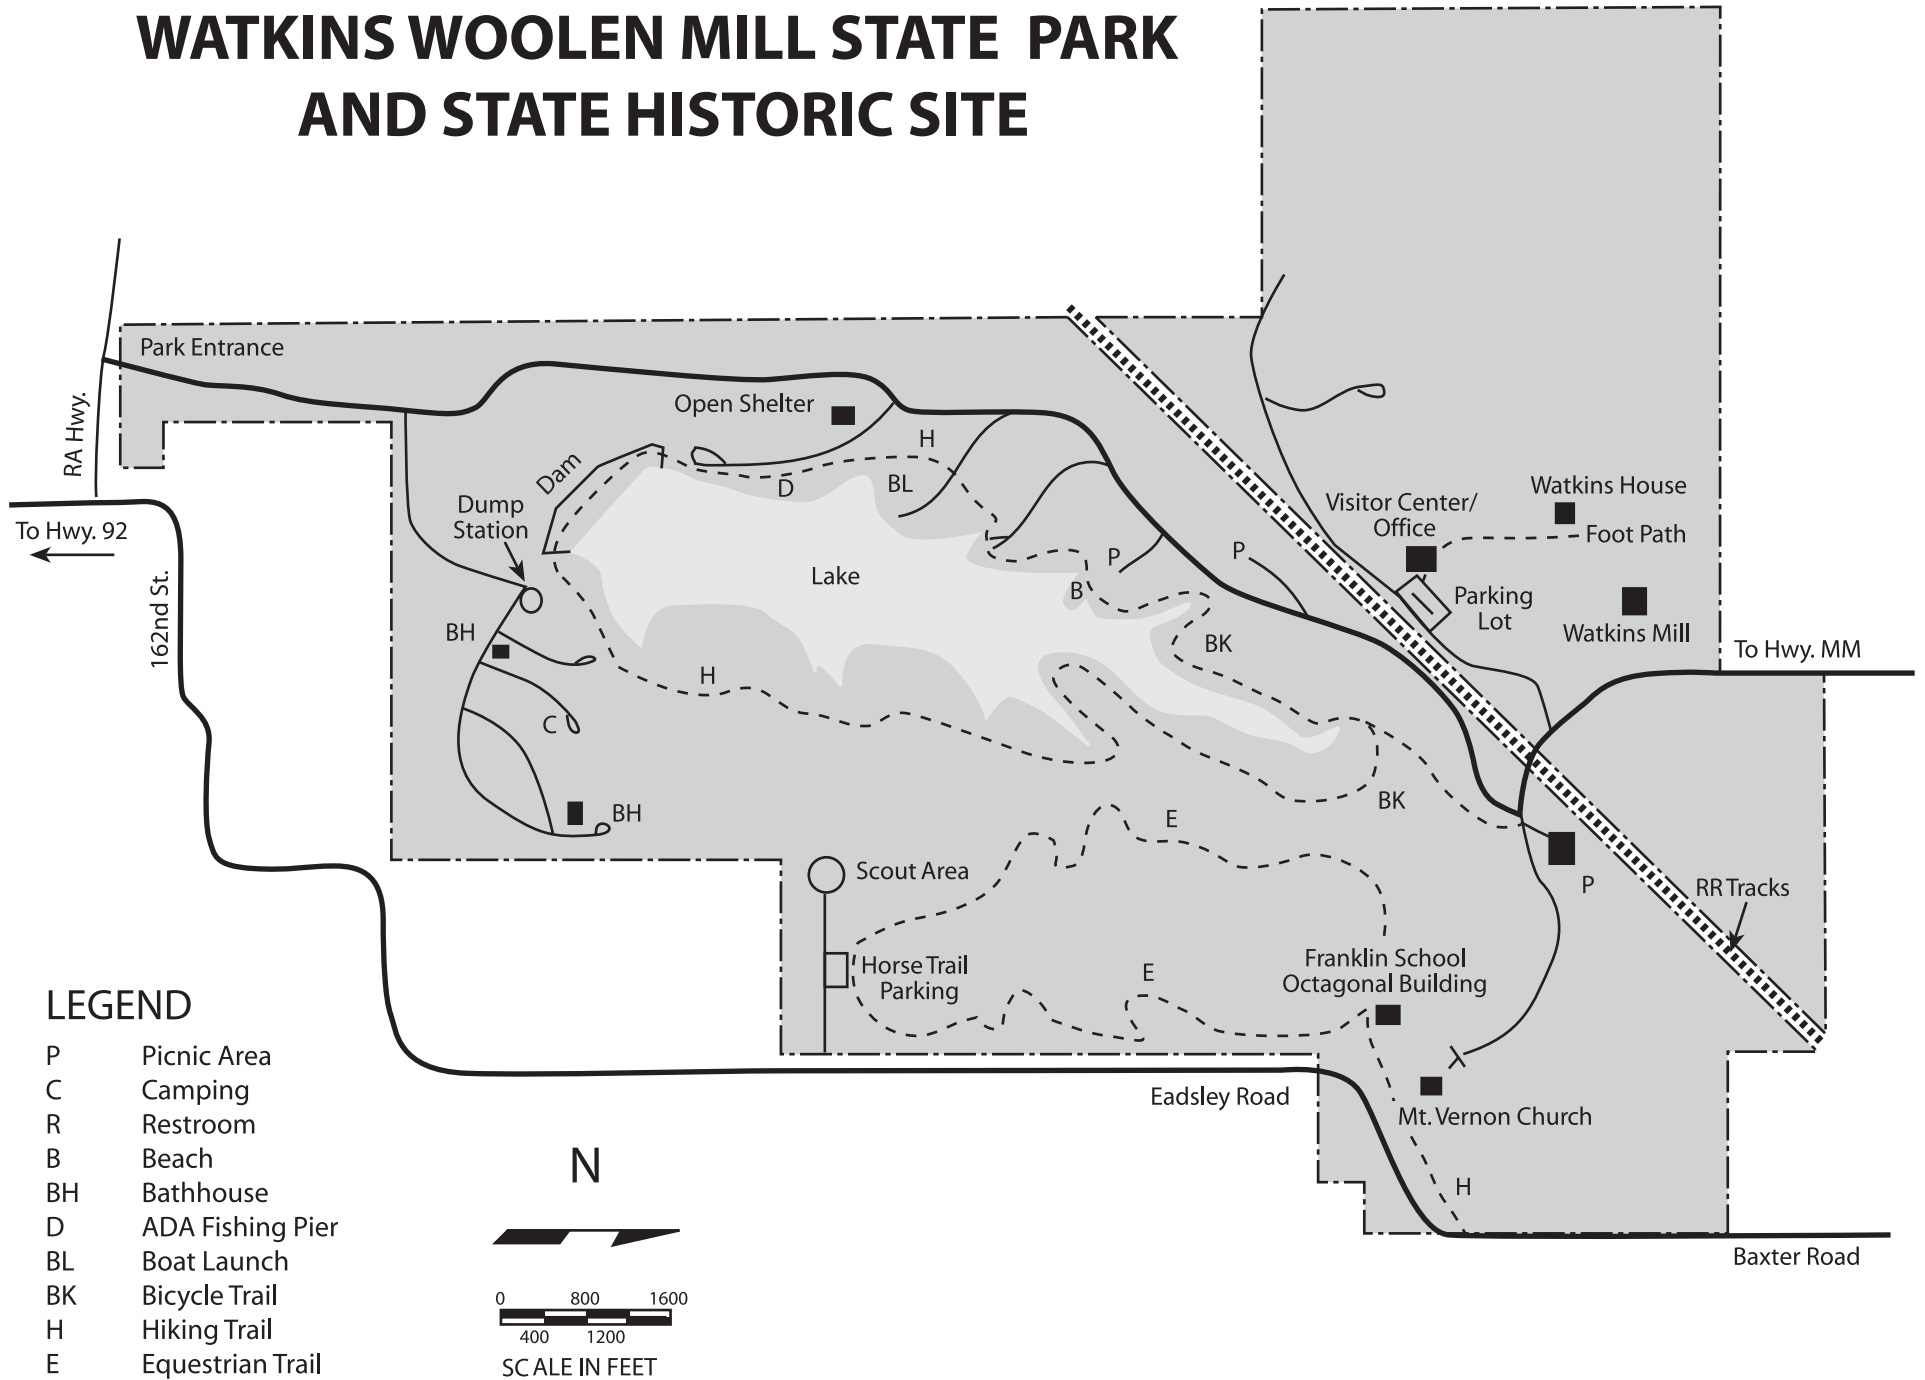

# WATKINS WOOLEN MILL STATE PARK AND STATE HISTORIC SITE

## LEGEND

- P Picnic Area
- C Camping
- R Restroom
- B Beach
- BH Bathhouse
- D ADA Fishing Pier
- BL Boat Launch
- BK Bicycle Trail
- H Hiking Trail
- E Equestrian Trail