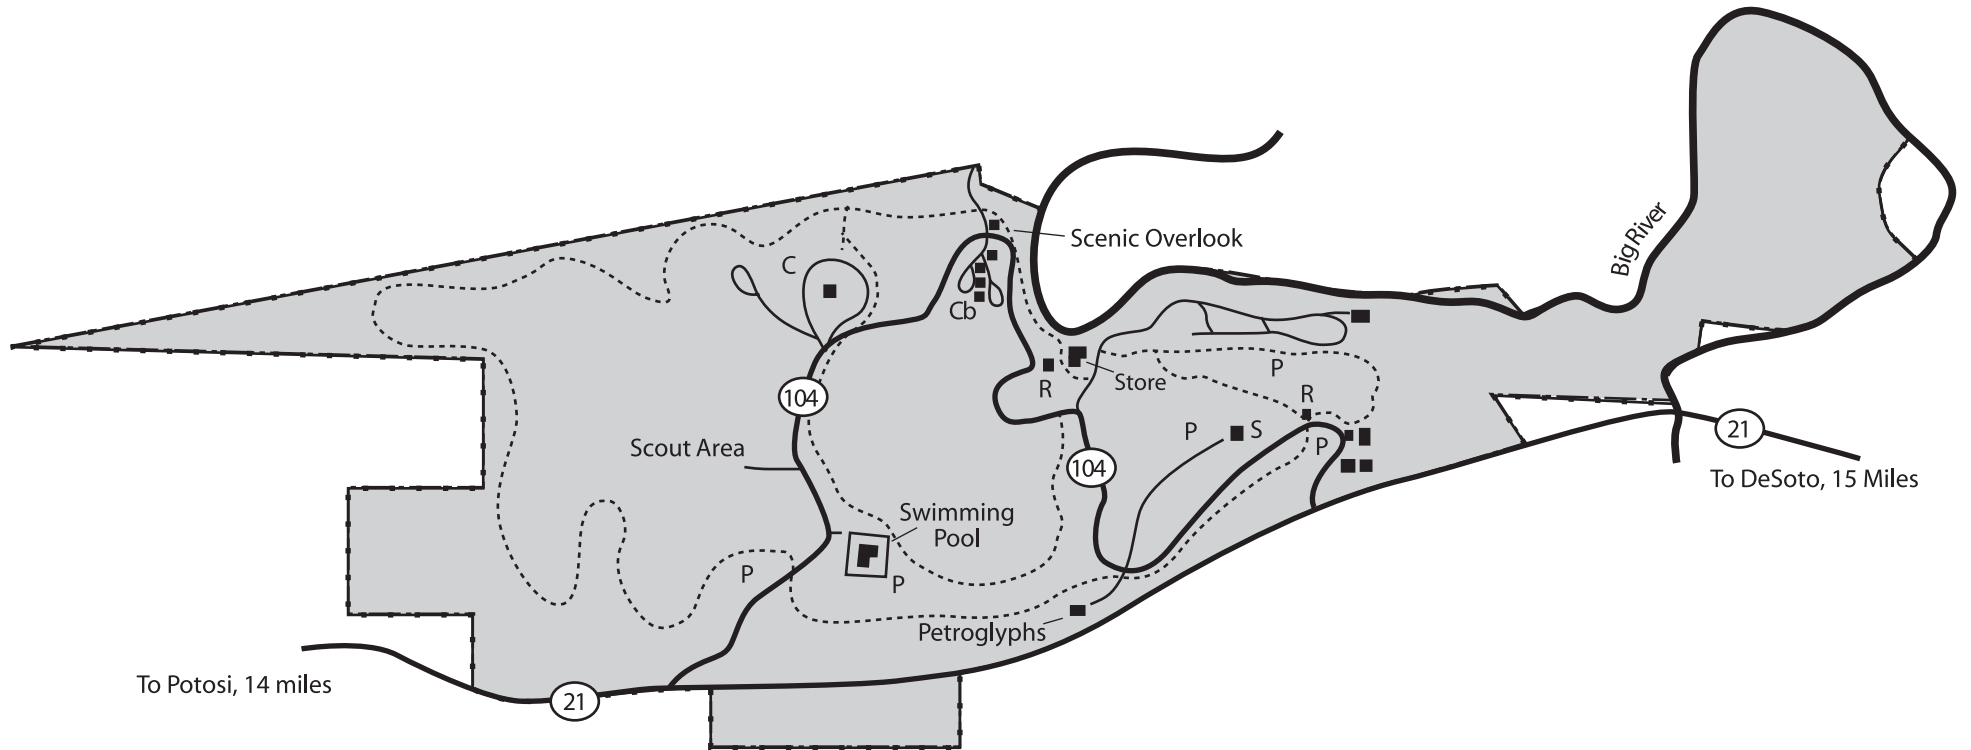

# WASHINGTON STATE PARK

## LEGEND

- P Picnic Area
- C Camping
- Cb Cabins
- R Restroom
- S Shelter