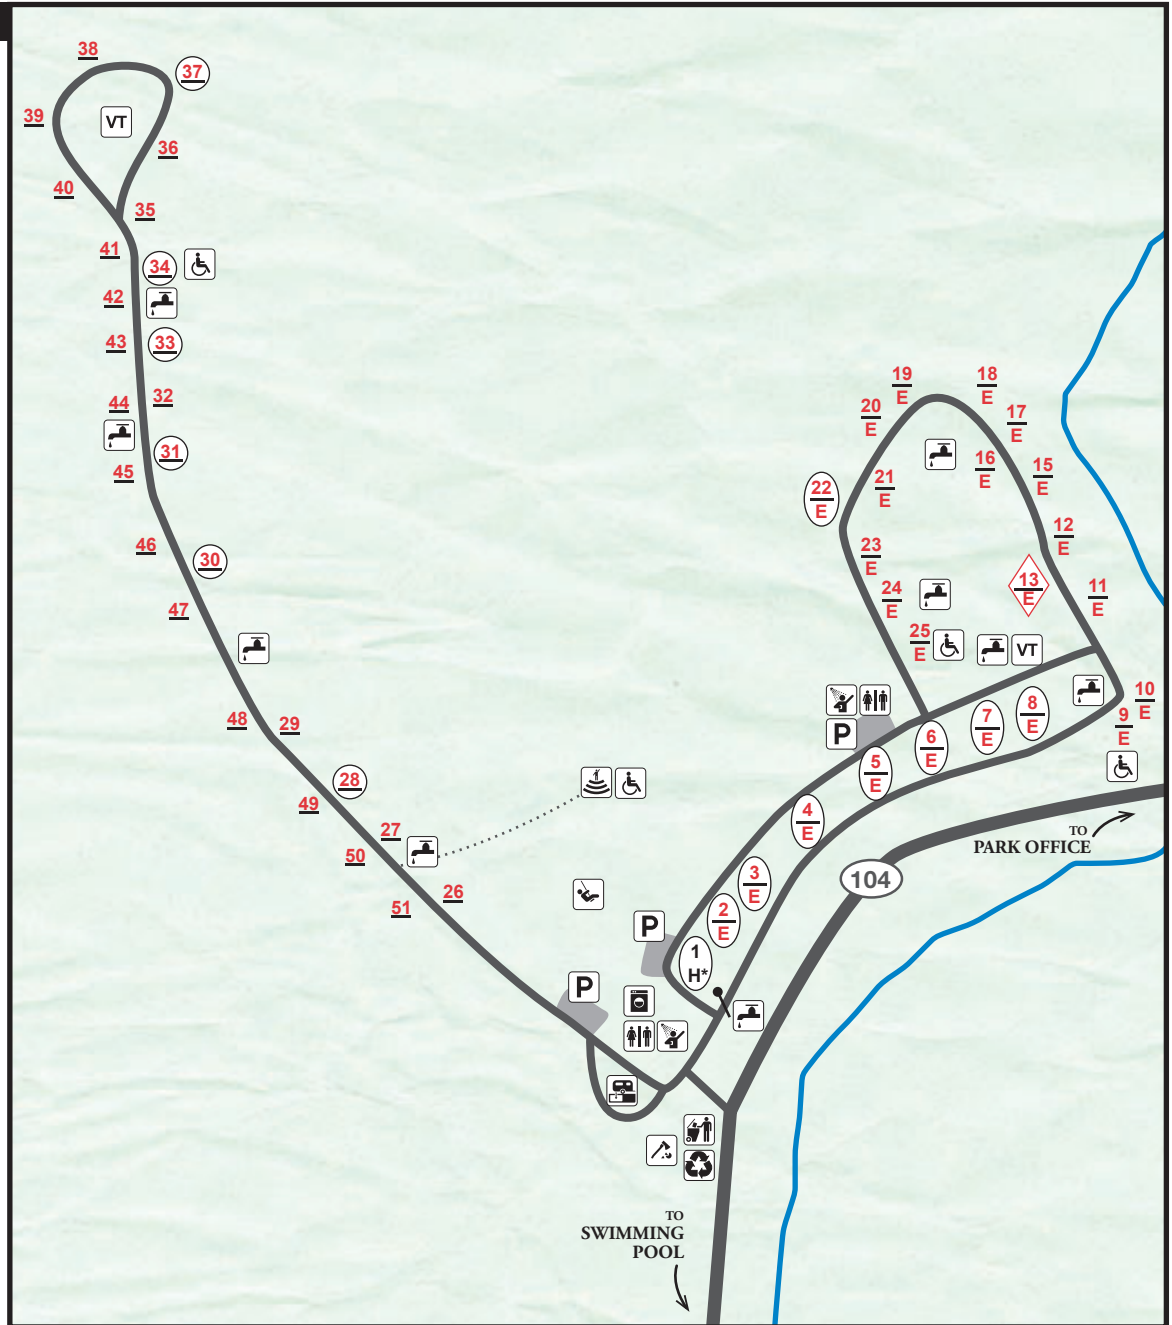

LEGEND

- # reservable site
- E electric site
- ◆ family site
- * 50 amp service
- Ⓜ pull-through site
- ♿ accessible
- H campground host
- 🚰 water
- 🚻 restroom
- 🚿 showerhouse
- 🧺 laundry
- 🚽 vault toilet
- 🗑️ dump station
- 🌳 woodlot
- ♻️ trash dumpster
- ♻️ recycling center
- P parking
- 🎡 playground
- 🎪 amphitheater
(accessible pathway by site 27)
- 👤 Opossum Track Trail
(hiking)

5/20