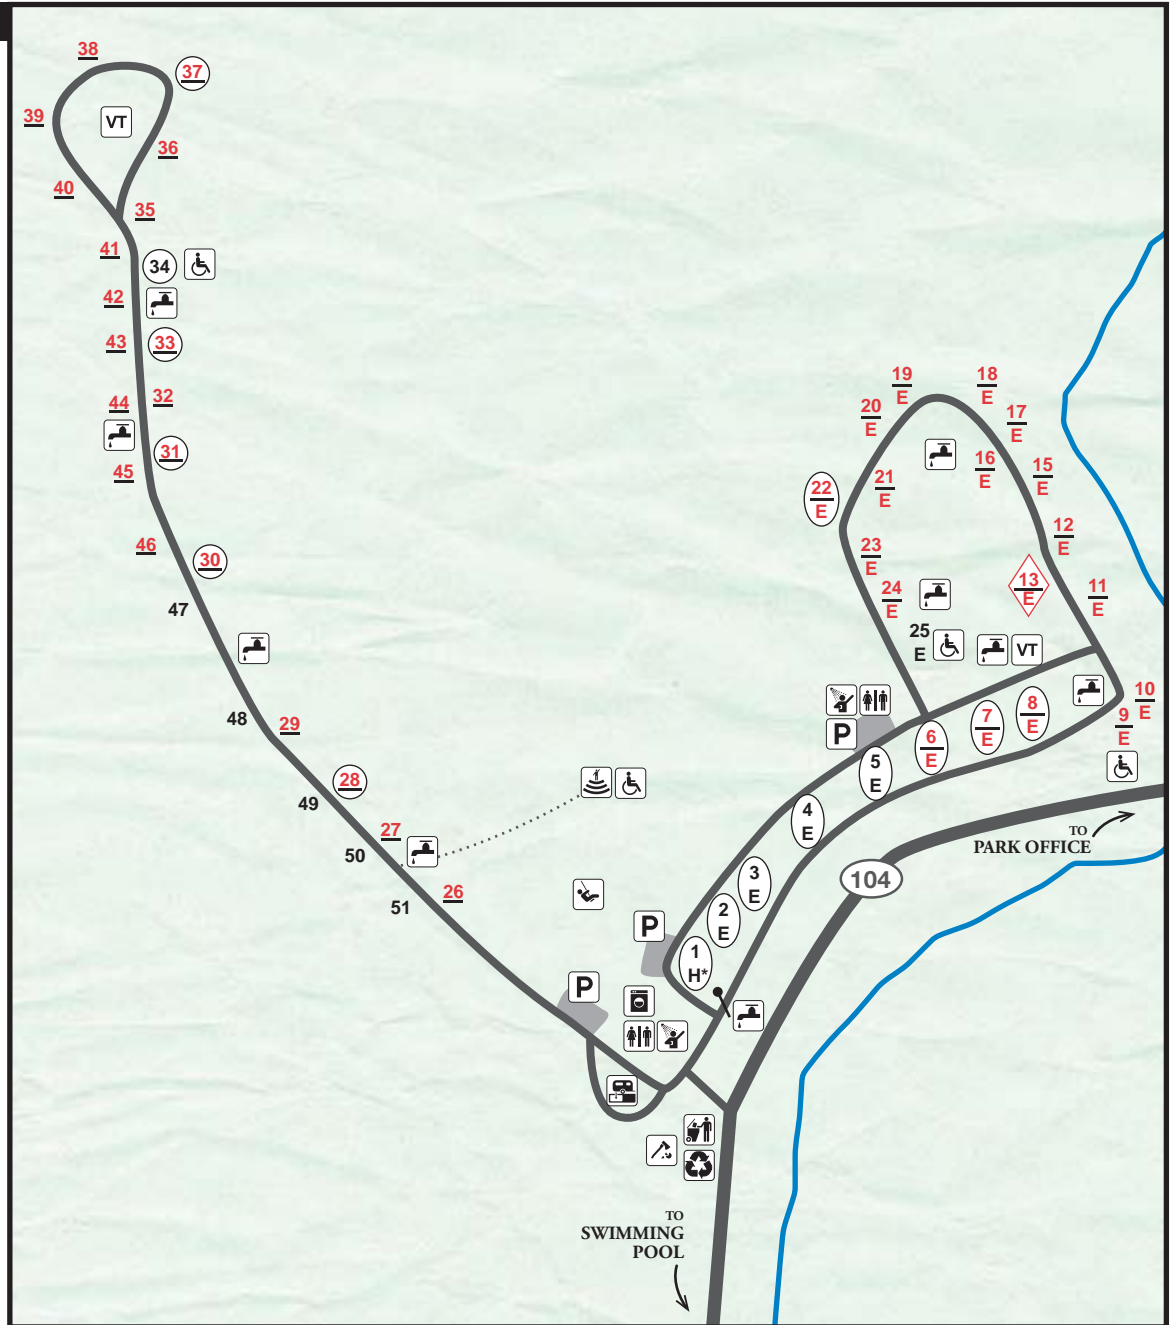

## LEGEND

- # reservable site
- # basic site
- E electric site
- # family site
- \* 50 amp service
- # pull-through site
- ♿ accessible
- H campground host
- 🚰 water
- 🚻 restroom
- 🚿 showerhouse
- 🧺 laundry
- 🚽 vault toilet
- 🗑️ dump station
- 🌳 woodlot
- 🗑️ trash dumpster
- ♻️ recycling center
- P parking
- 🎡 playground
- 🎪 amphitheater  
(accessible pathway by site 27)
- 👤 Opossum Track Trail  
(hiking)

10/19