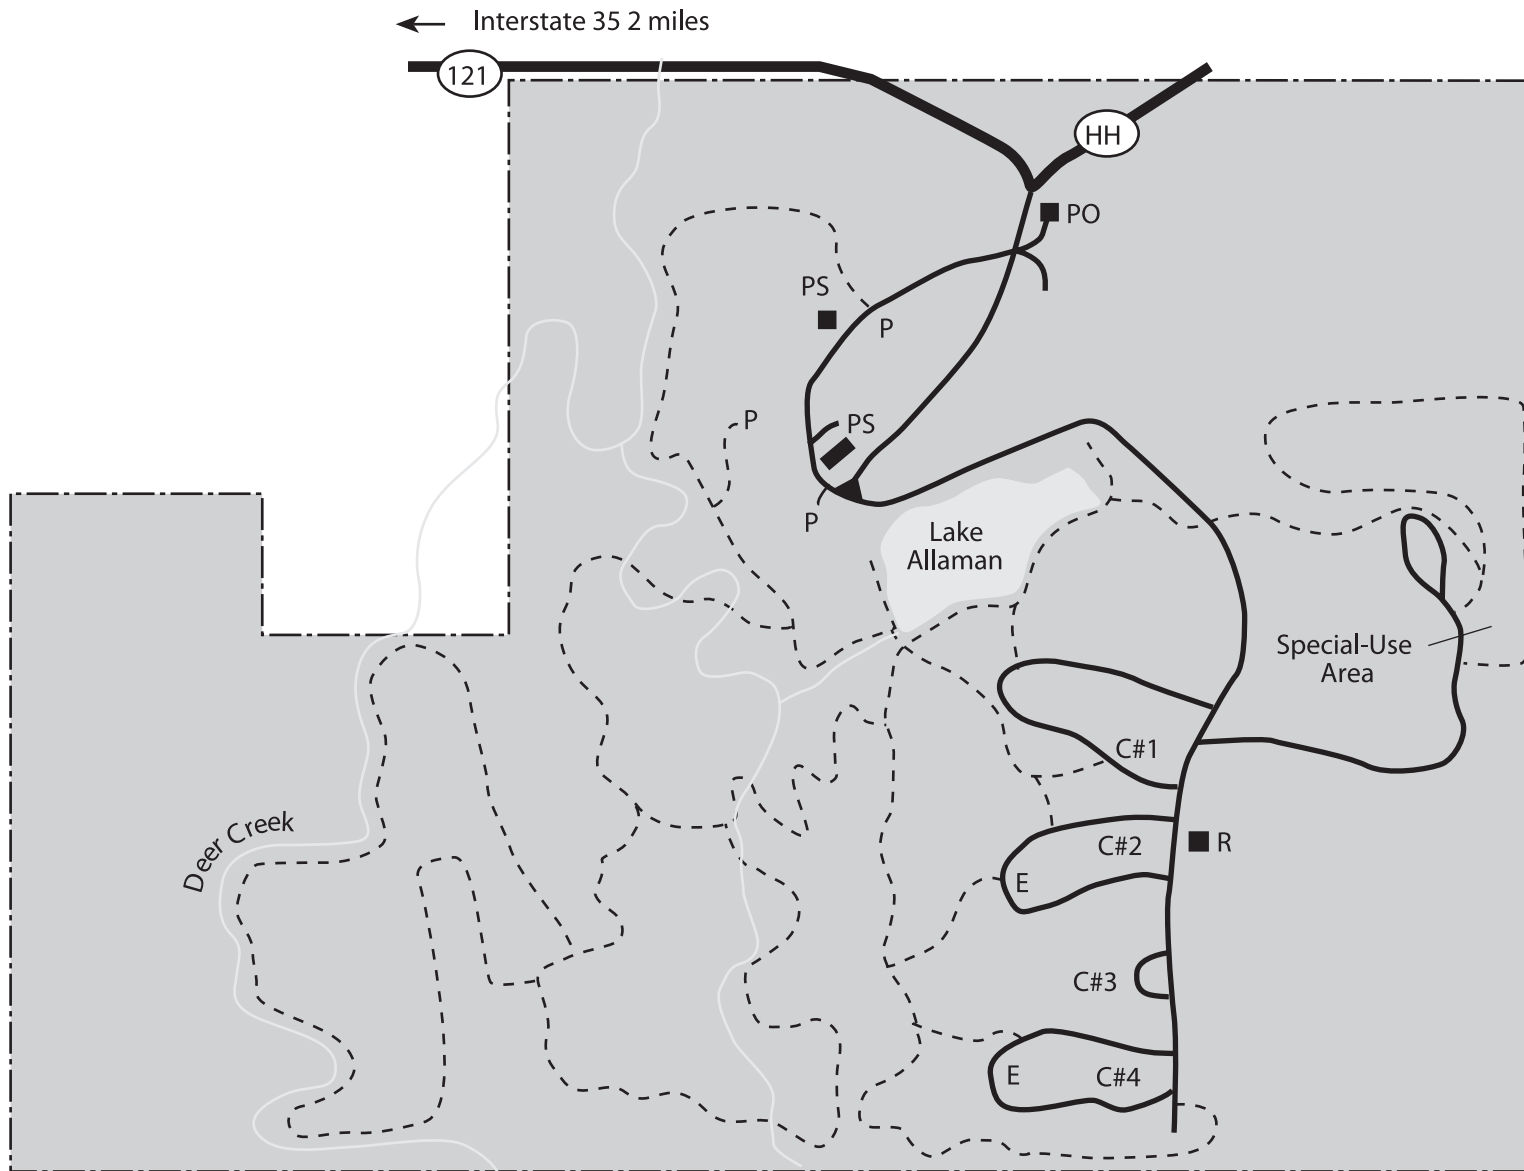

# WALLACE STATE PARK

## LEGEND

- PS Picnic Shelter
- P Picnic Area
- C Camping
- R Restroom
- E Electric Hook-Ups
- PO Park Office
- - - Hiking Trail

N