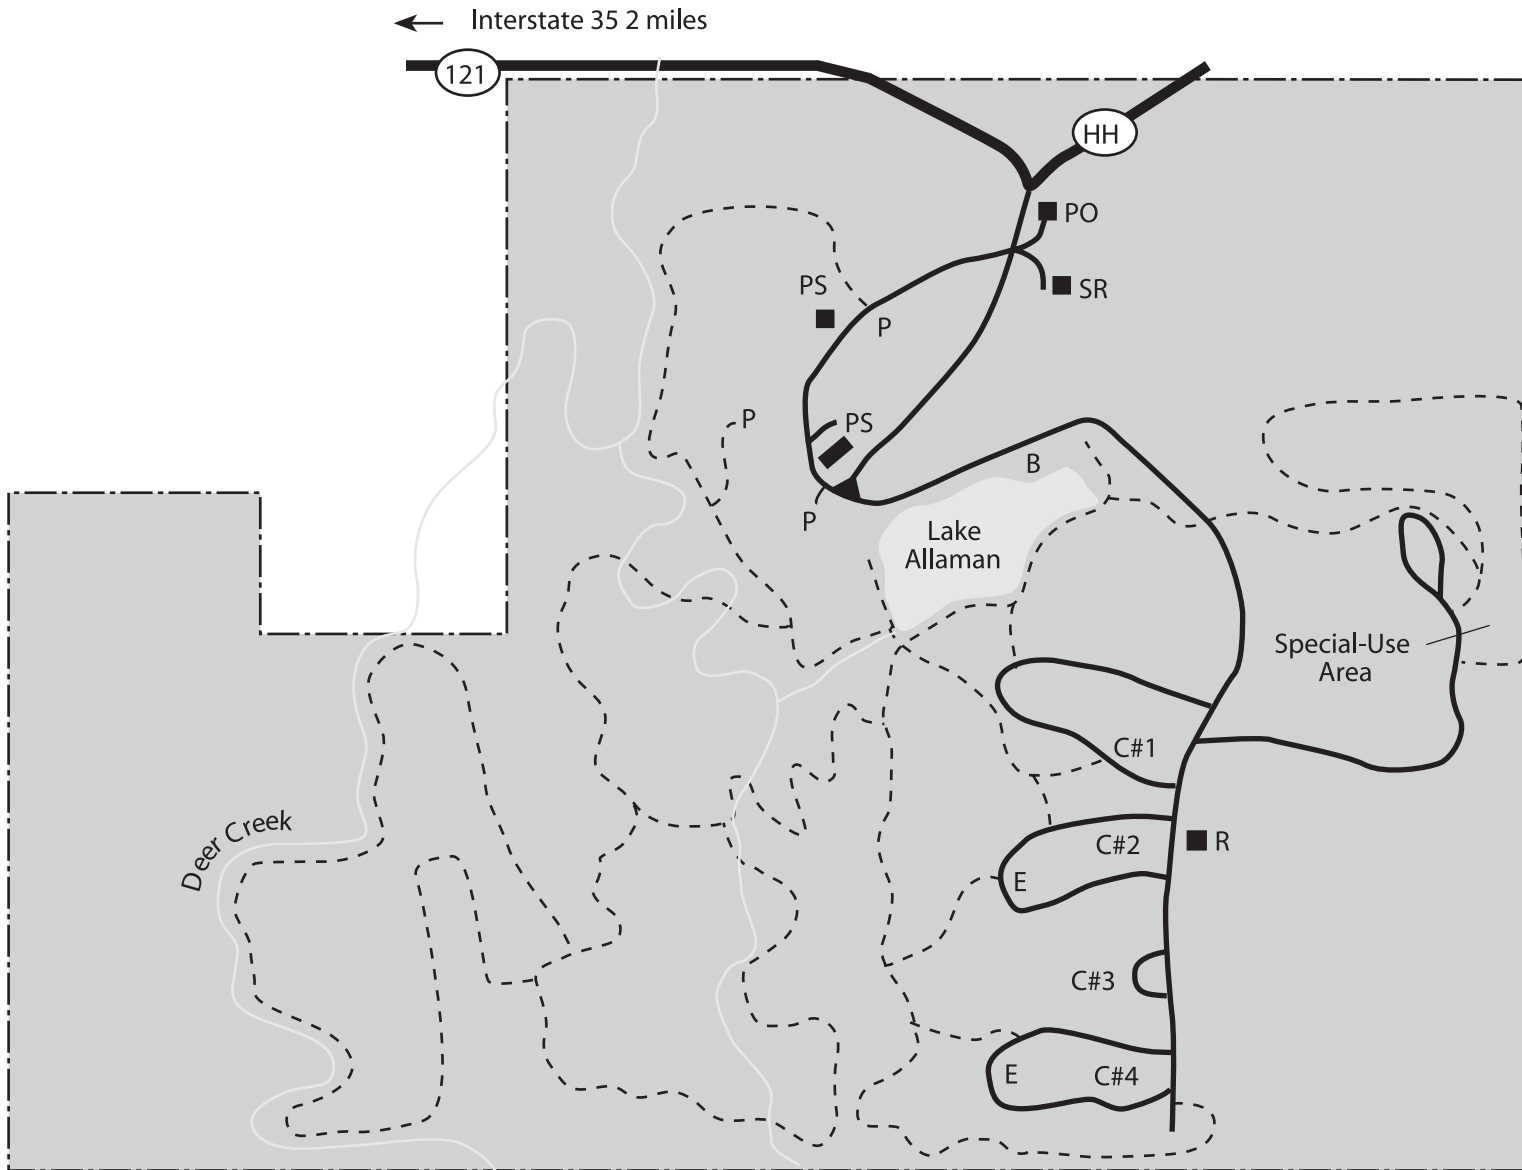

WALLACE STATE PARK

LEGEND

- PS Picnic Shelter
- P Picnic Area
- C Camping
- R Restroom
- E Electric Hook-Ups
- B Beach
- PO Park Office
- - - Hiking Trail
- SR Superintendent's Residence

N