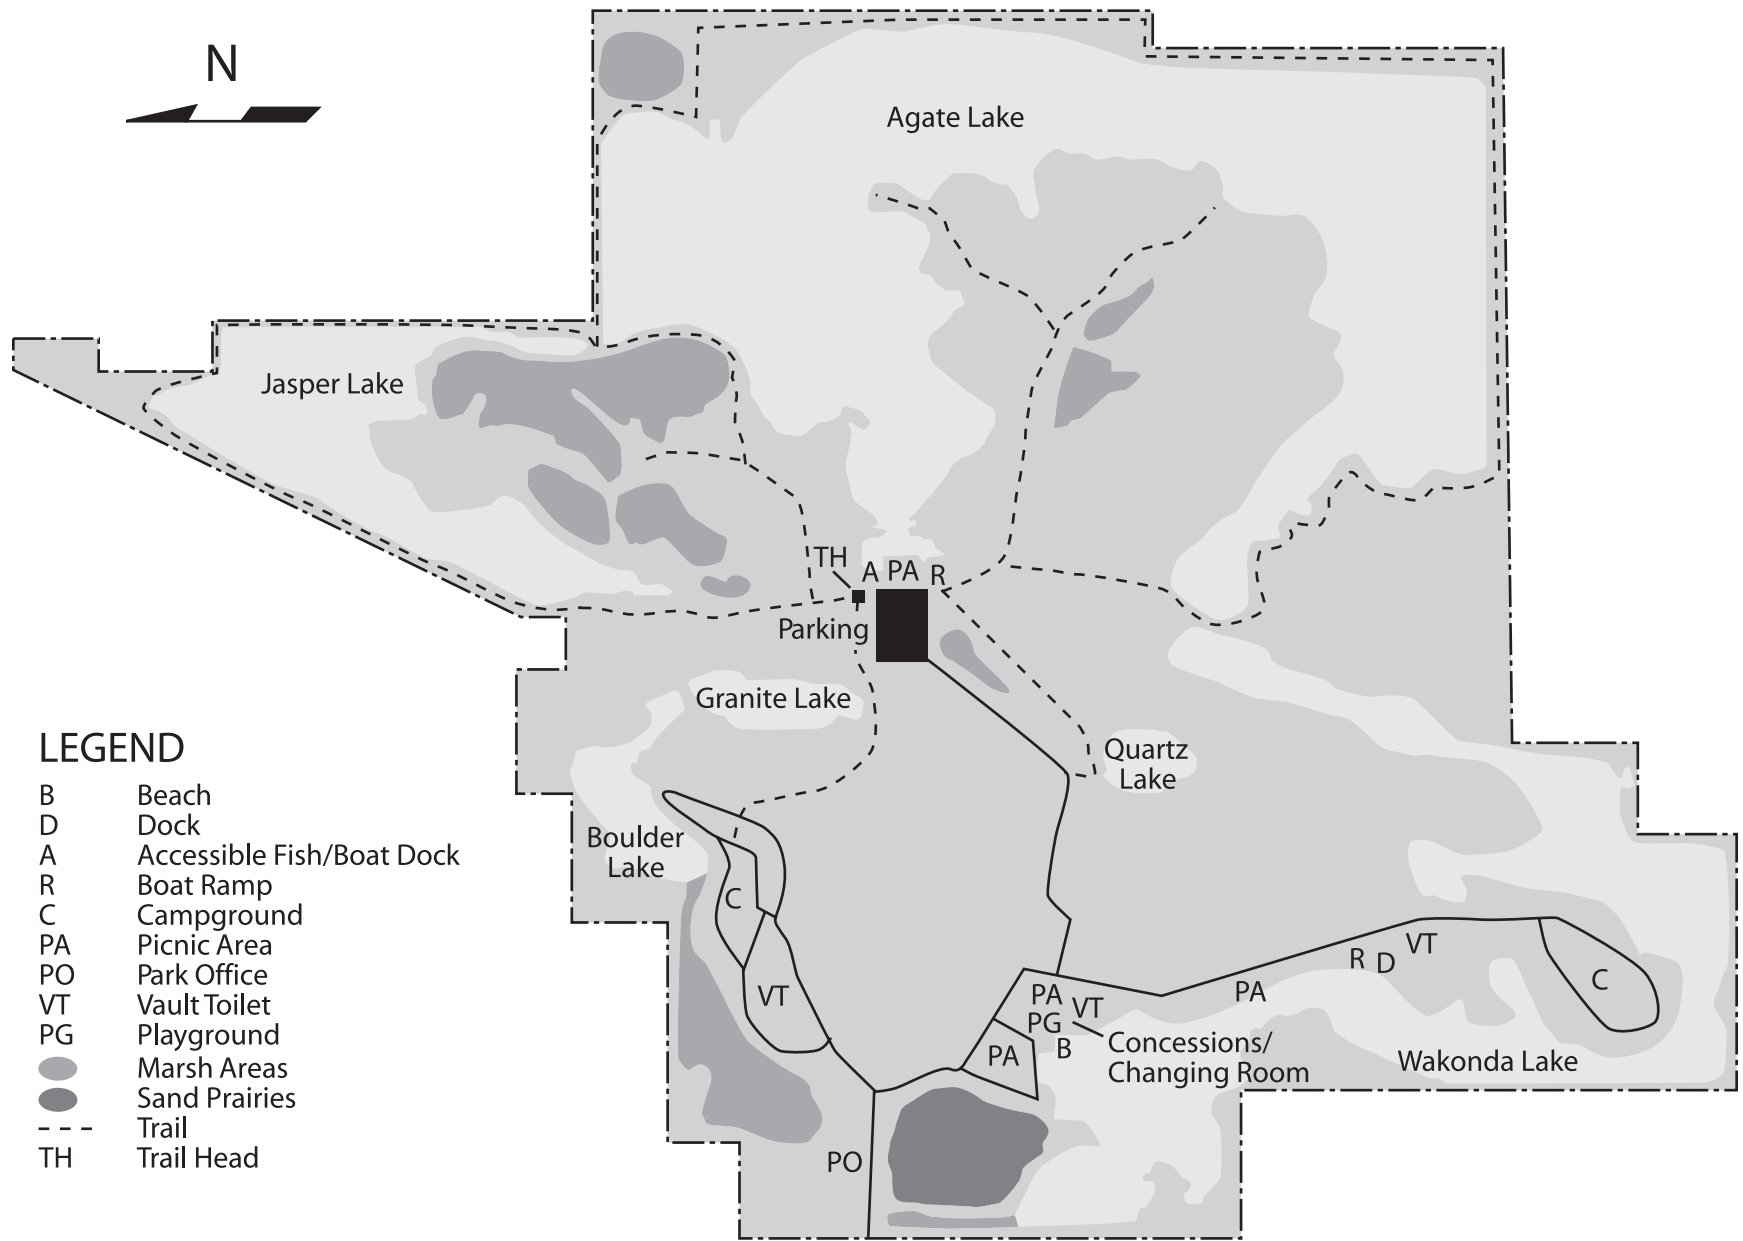

WAKONDA STATE PARK

LEGEND

- B Beach
- D Dock
- A Accessible Fish/Boat Dock
- R Boat Ramp
- C Campground
- PA Picnic Area
- PO Park Office
- VT Vault Toilet
- PG Playground
- Marsh Areas
- Sand Prairies
- - - Trail
- TH Trail Head