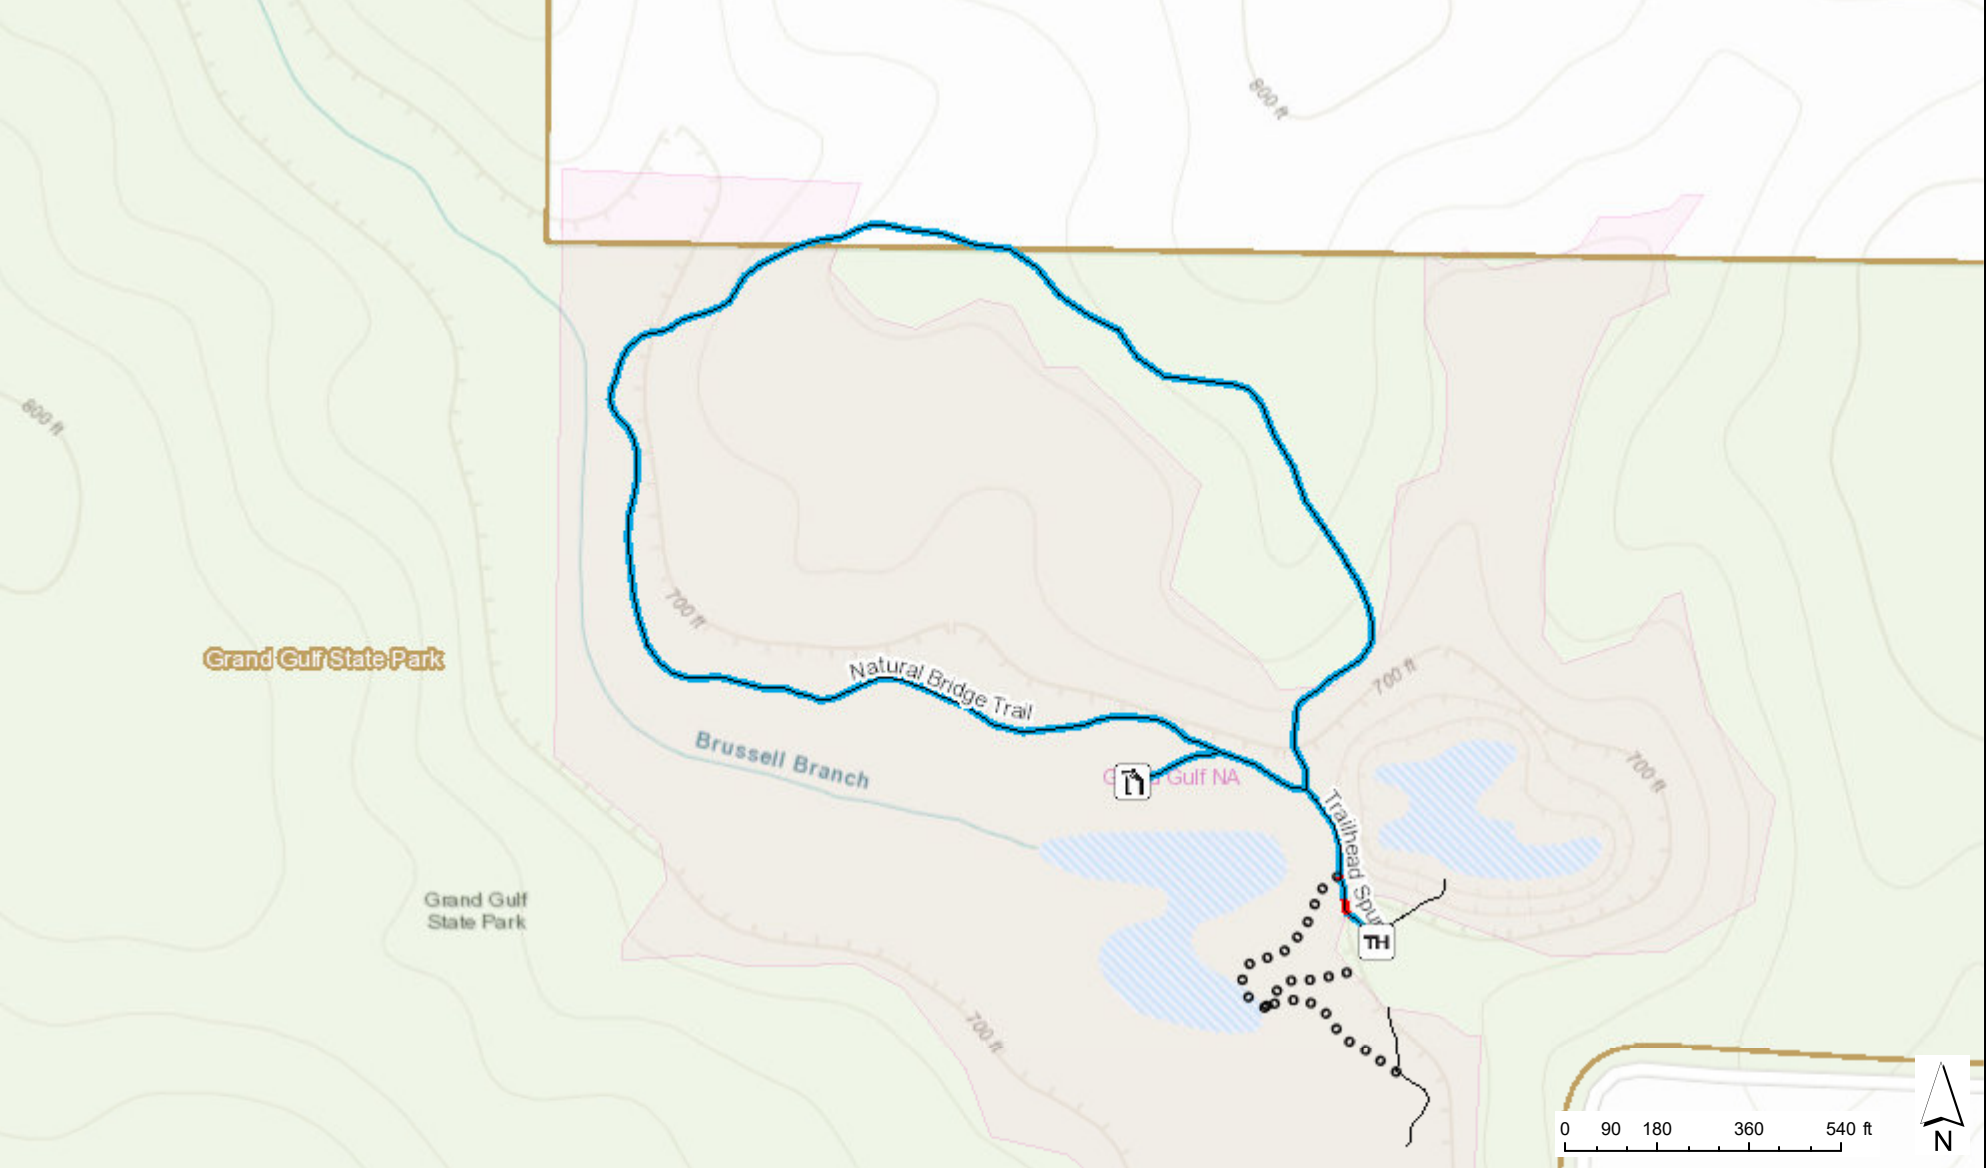

Grand Gulf State Park Natural Bridge Trail

Sources: Esri, HERE, Garmin, Intermap, increment P Corp., GEBCO, USGS, FAO, NPS, NRCAN, GeoBase, IGN, Kadaster NL, Ordnance Survey, Esri Japan, METI, Esri November 13, 2020 9:30:05 AM CDT