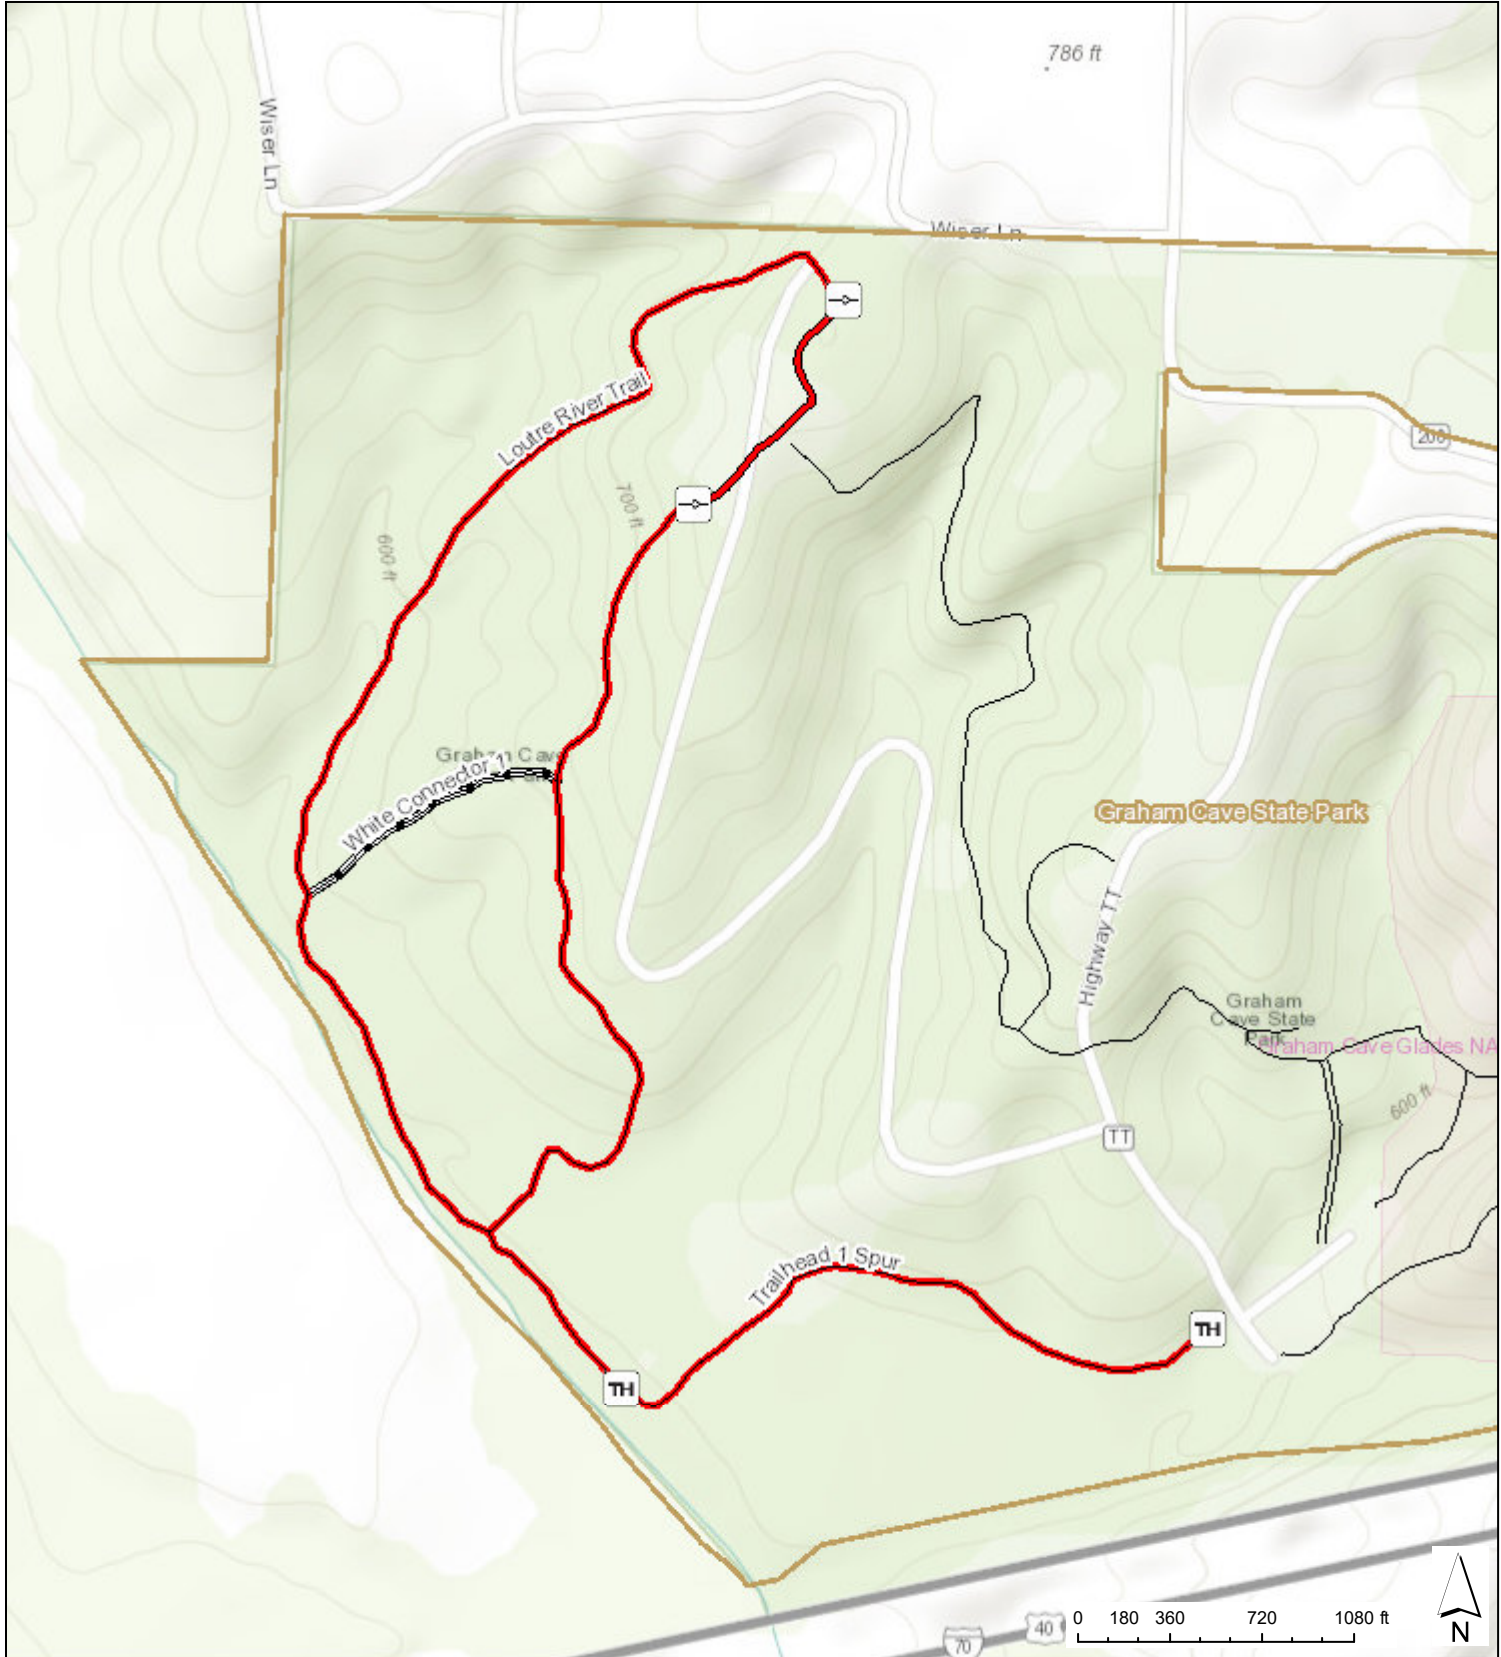

Graham Cave State Park

Loutre River Trail

Sources: Esri, HERE, Garmin, Intermap, inrement P Corp., GEBCO, USGS, FAO, NPS, NRCAN, GeoBase, IGN, Kadaster NL, Ordnance November 13, 2020 9:26:08 AM CDT