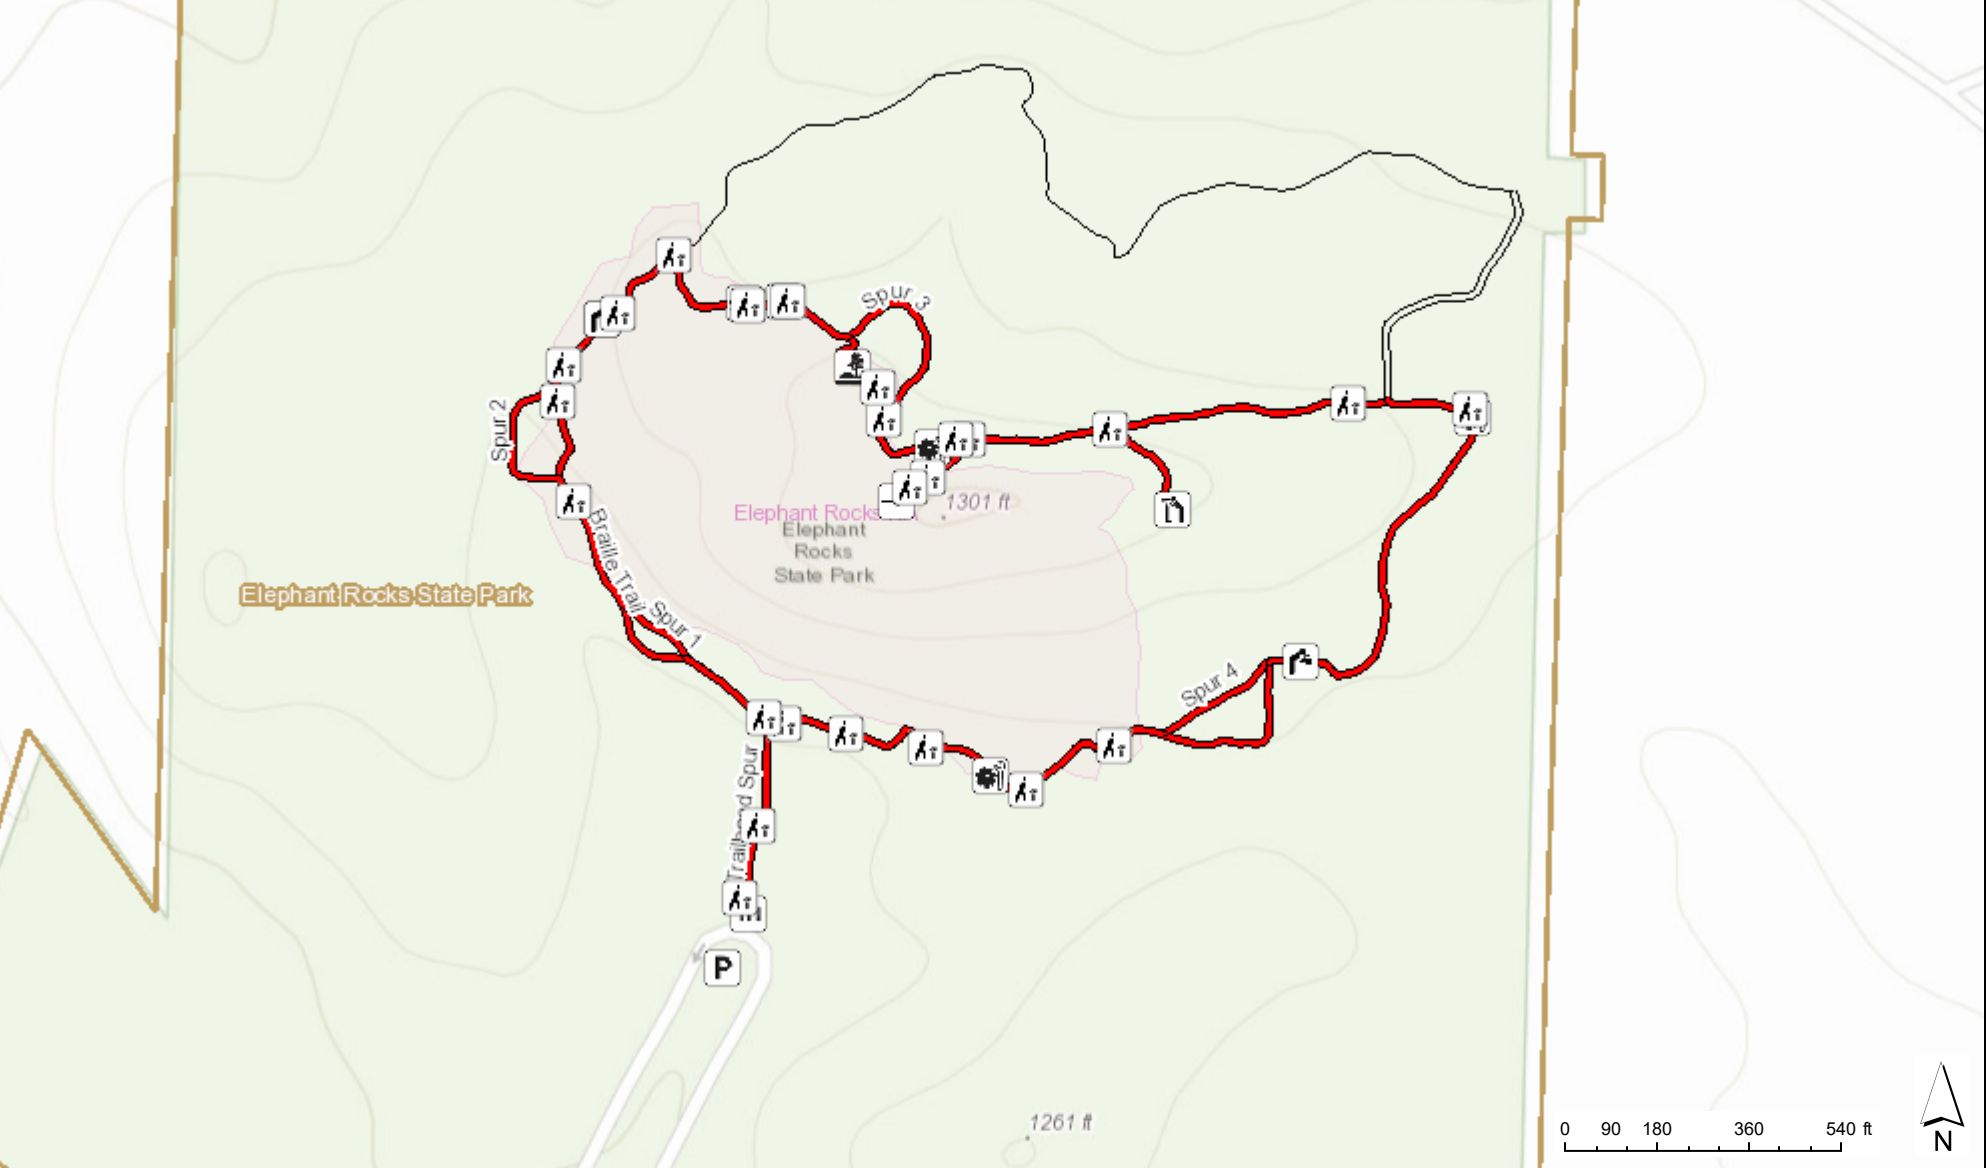

Elephant Rocks State Park

Braille Trail

Sources: Esri, HERE, Garmin, Intermap, increment P Corp., GEBCO, USGS, FAO, NPS, NRCAN, GeoBase, IGN, Kadaster NL, Ordnance Survey, Esri Japan, METI, Esri November 13, 2020 8:51:34 AM CDT