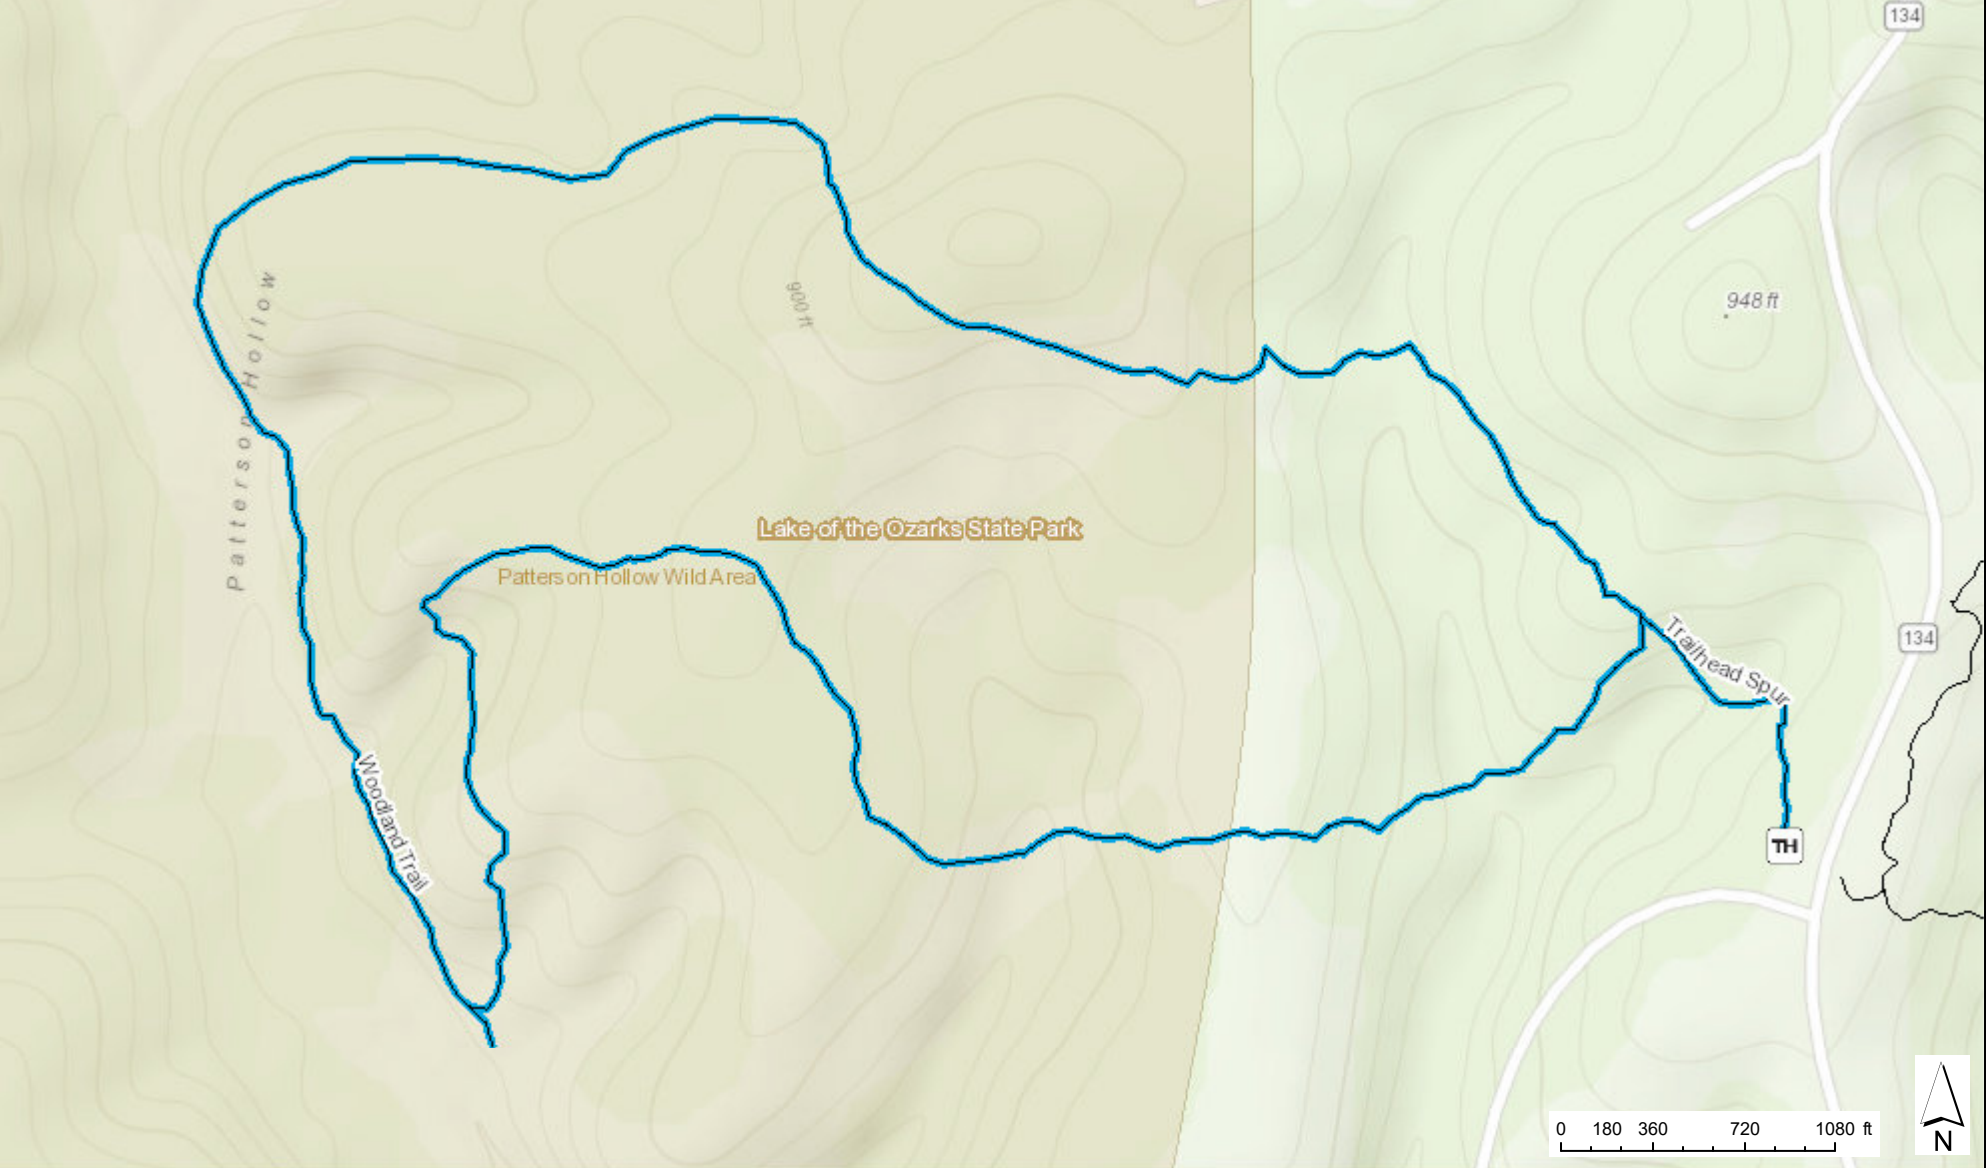

Lake of the Ozarks State Park
Woodland Trail

Sources: Esri, HERE, Garmin, Intermap, increment P Corp., GEBCO, USGS, FAO, NPS, NRCAN, GeoBase, IGN, Kadaster NL, Ordnance Survey, Esri Japan, METI, Esri November 13, 2020 10:55:21 AM CDT