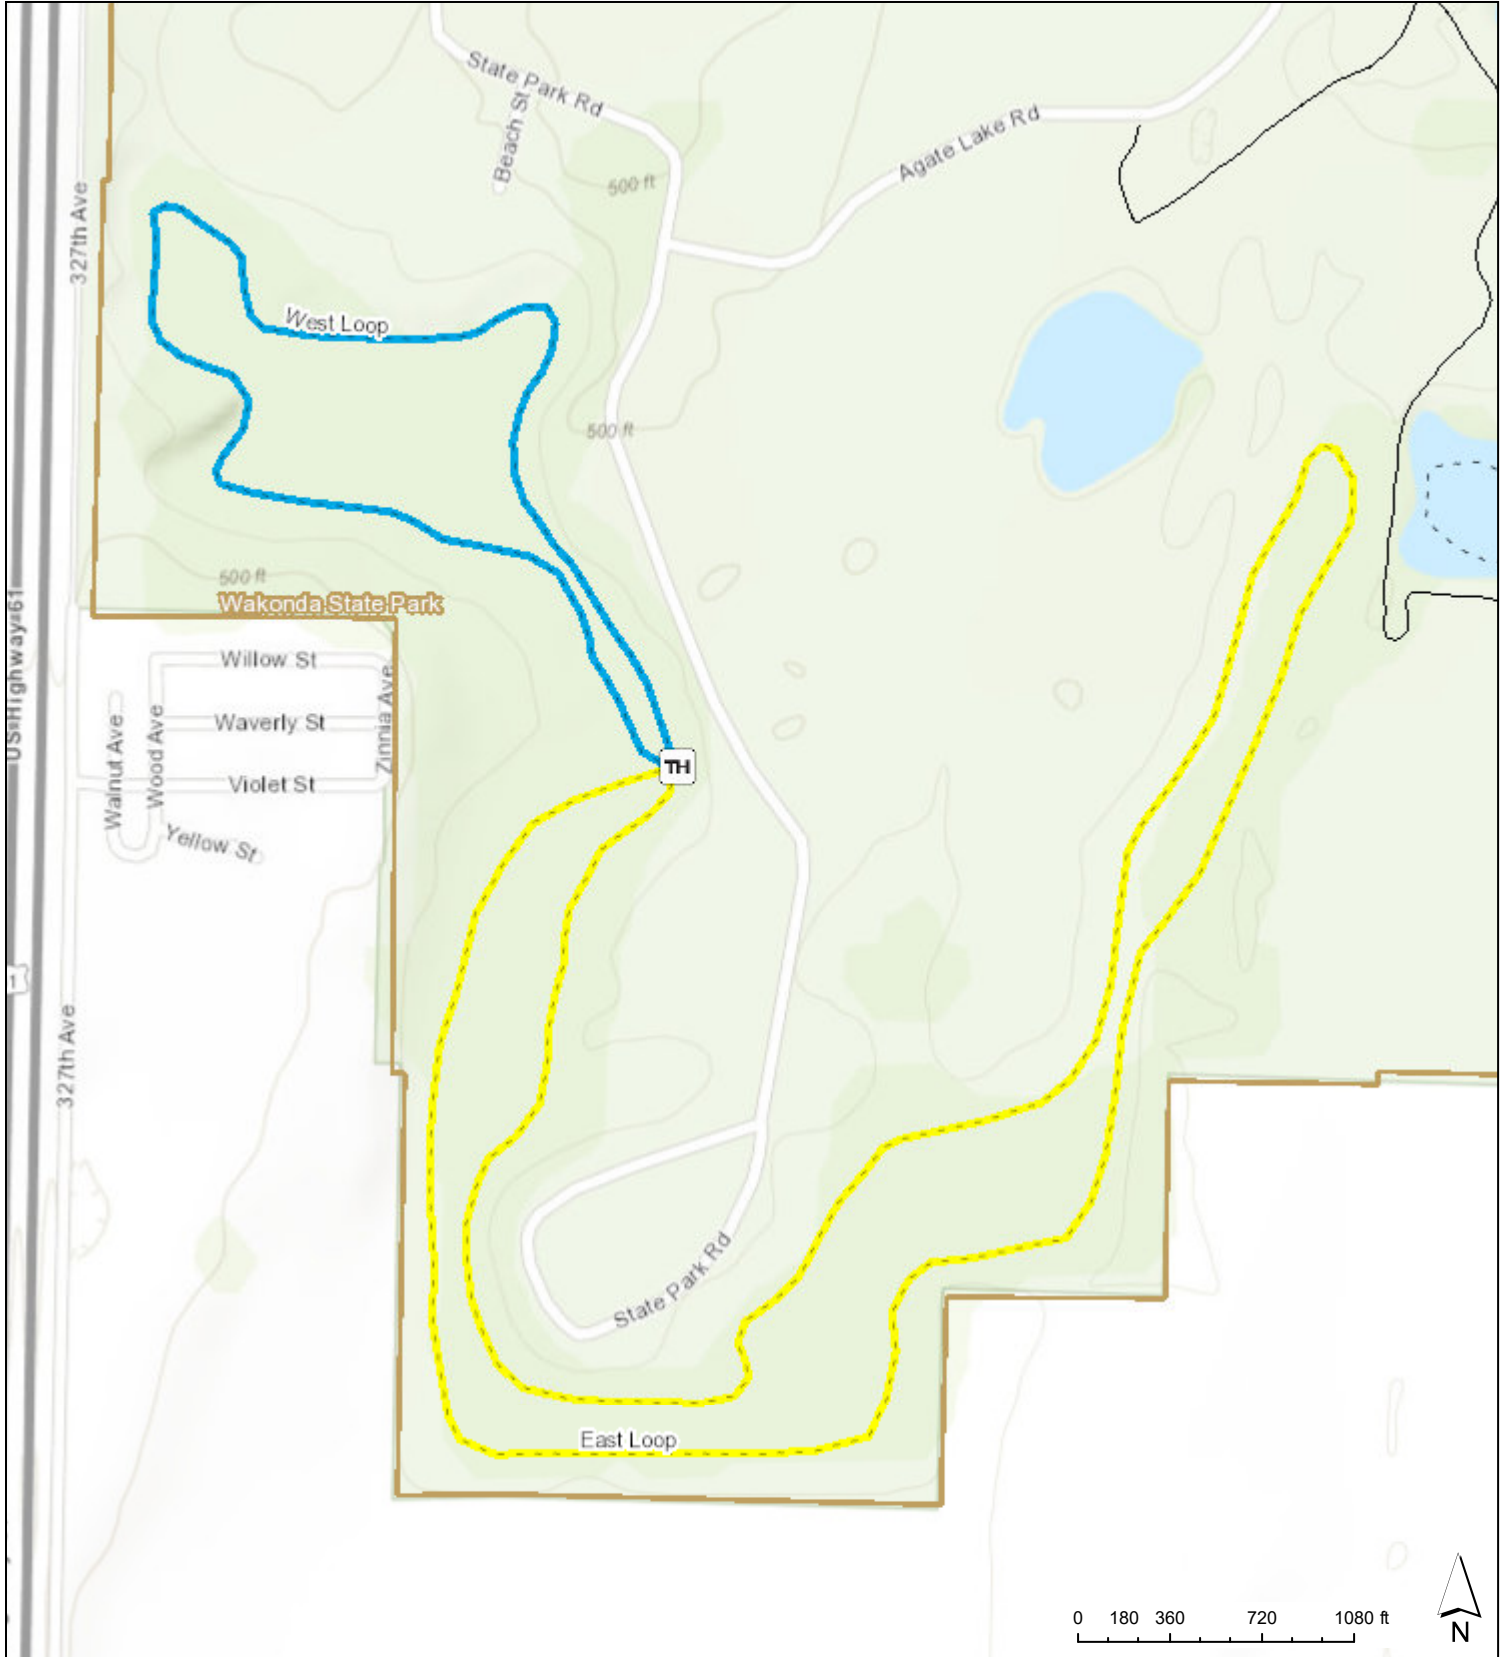

Wakonda State Park Wakonda Water Trail

Sources: Esri, HERE, Garmin, Intermap, increment P Corp., GEBCO, USGS, FAO, NPS, NRCAN, GeoBase, IGN, Kadaster NL, Ordnance November 17, 2020 4:27:04 PM CDT