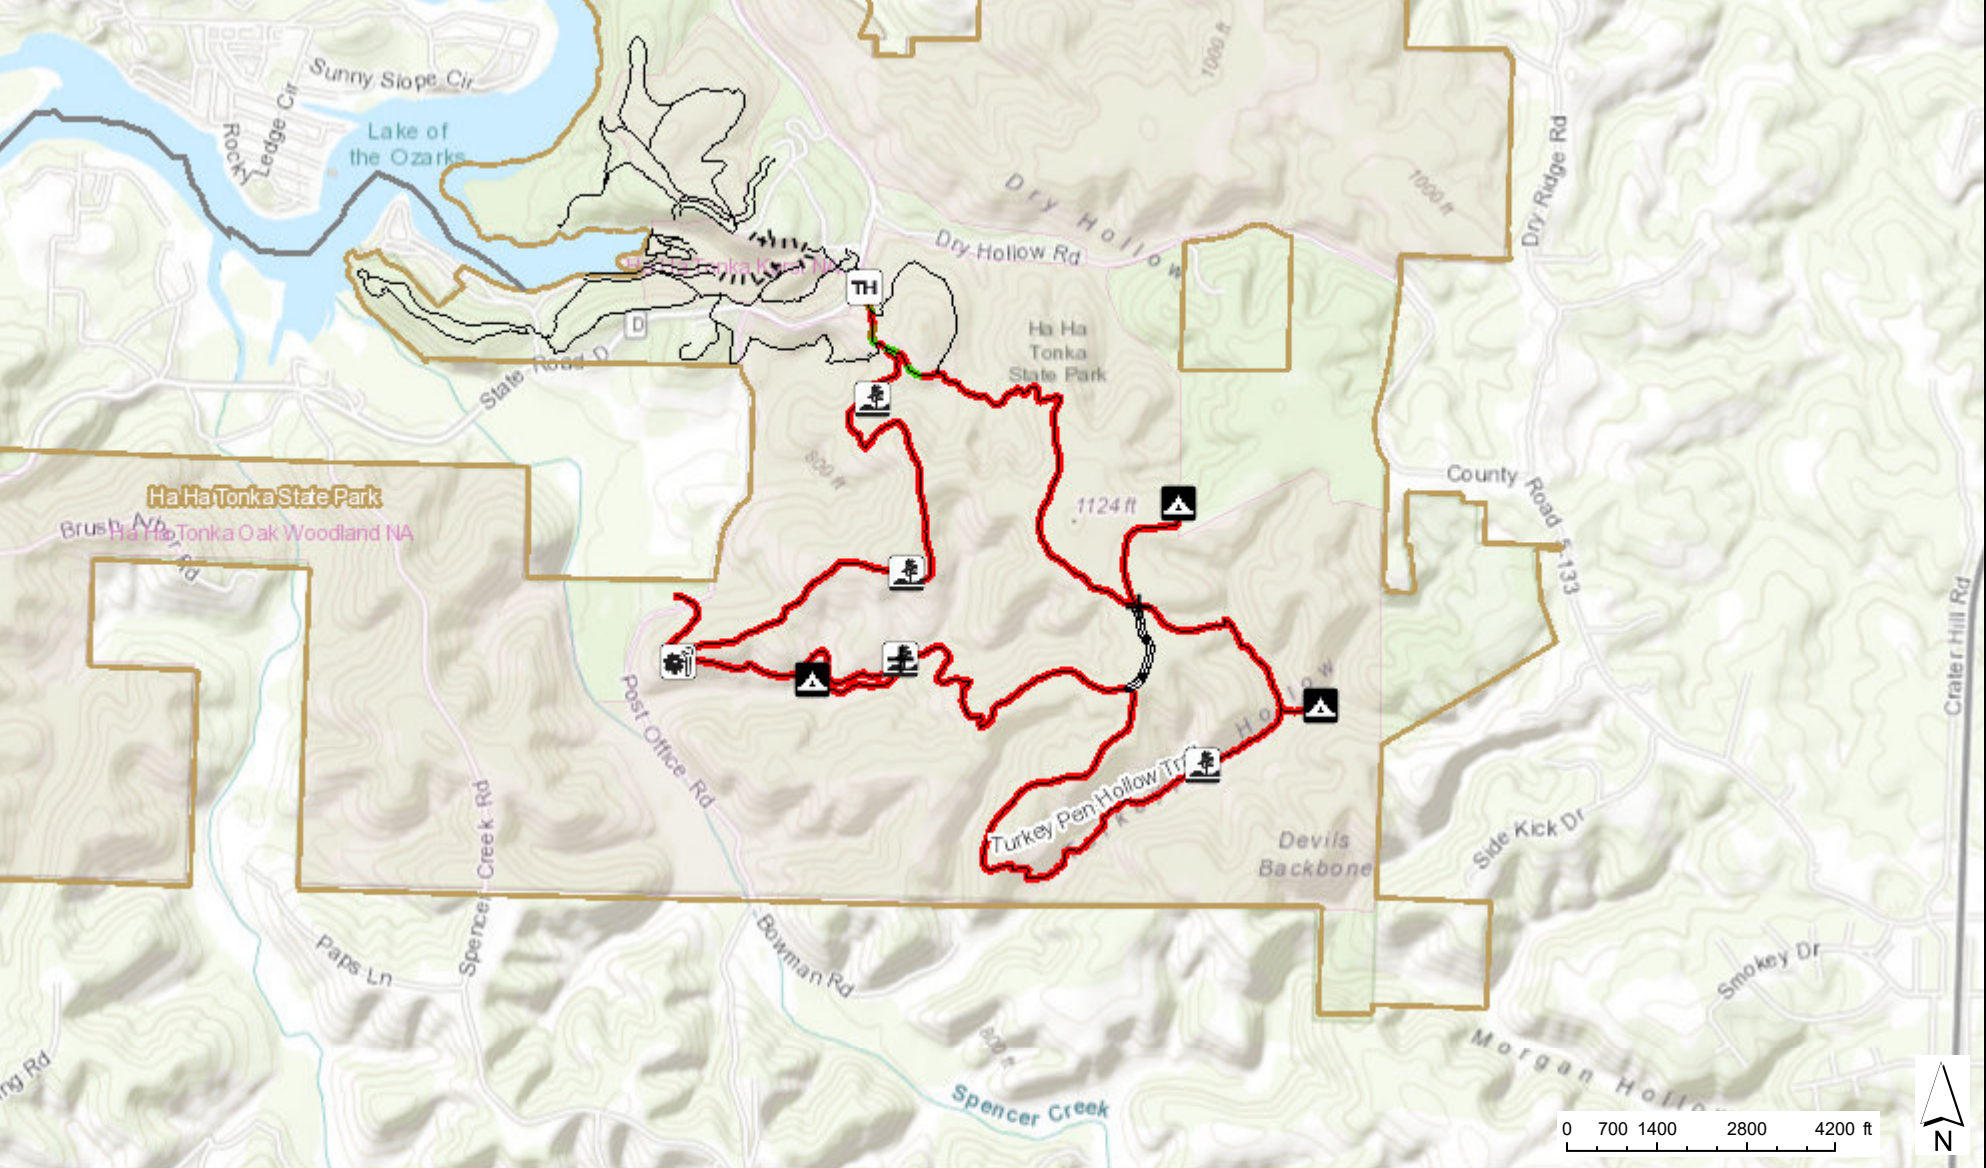

Ha Ha Tonka State Park
Turkey Pen Hollow Trail

Sources: Esri, HERE, Garmin, Intermap, increment P Corp., GEBCO, USGS, FAO, NPS, NRCAN, GeoBase, IGN, Kadaster NL, Ordnance Survey, Esri Japan, METI, Esri November 13, 2020 9:44:35 AM CDT