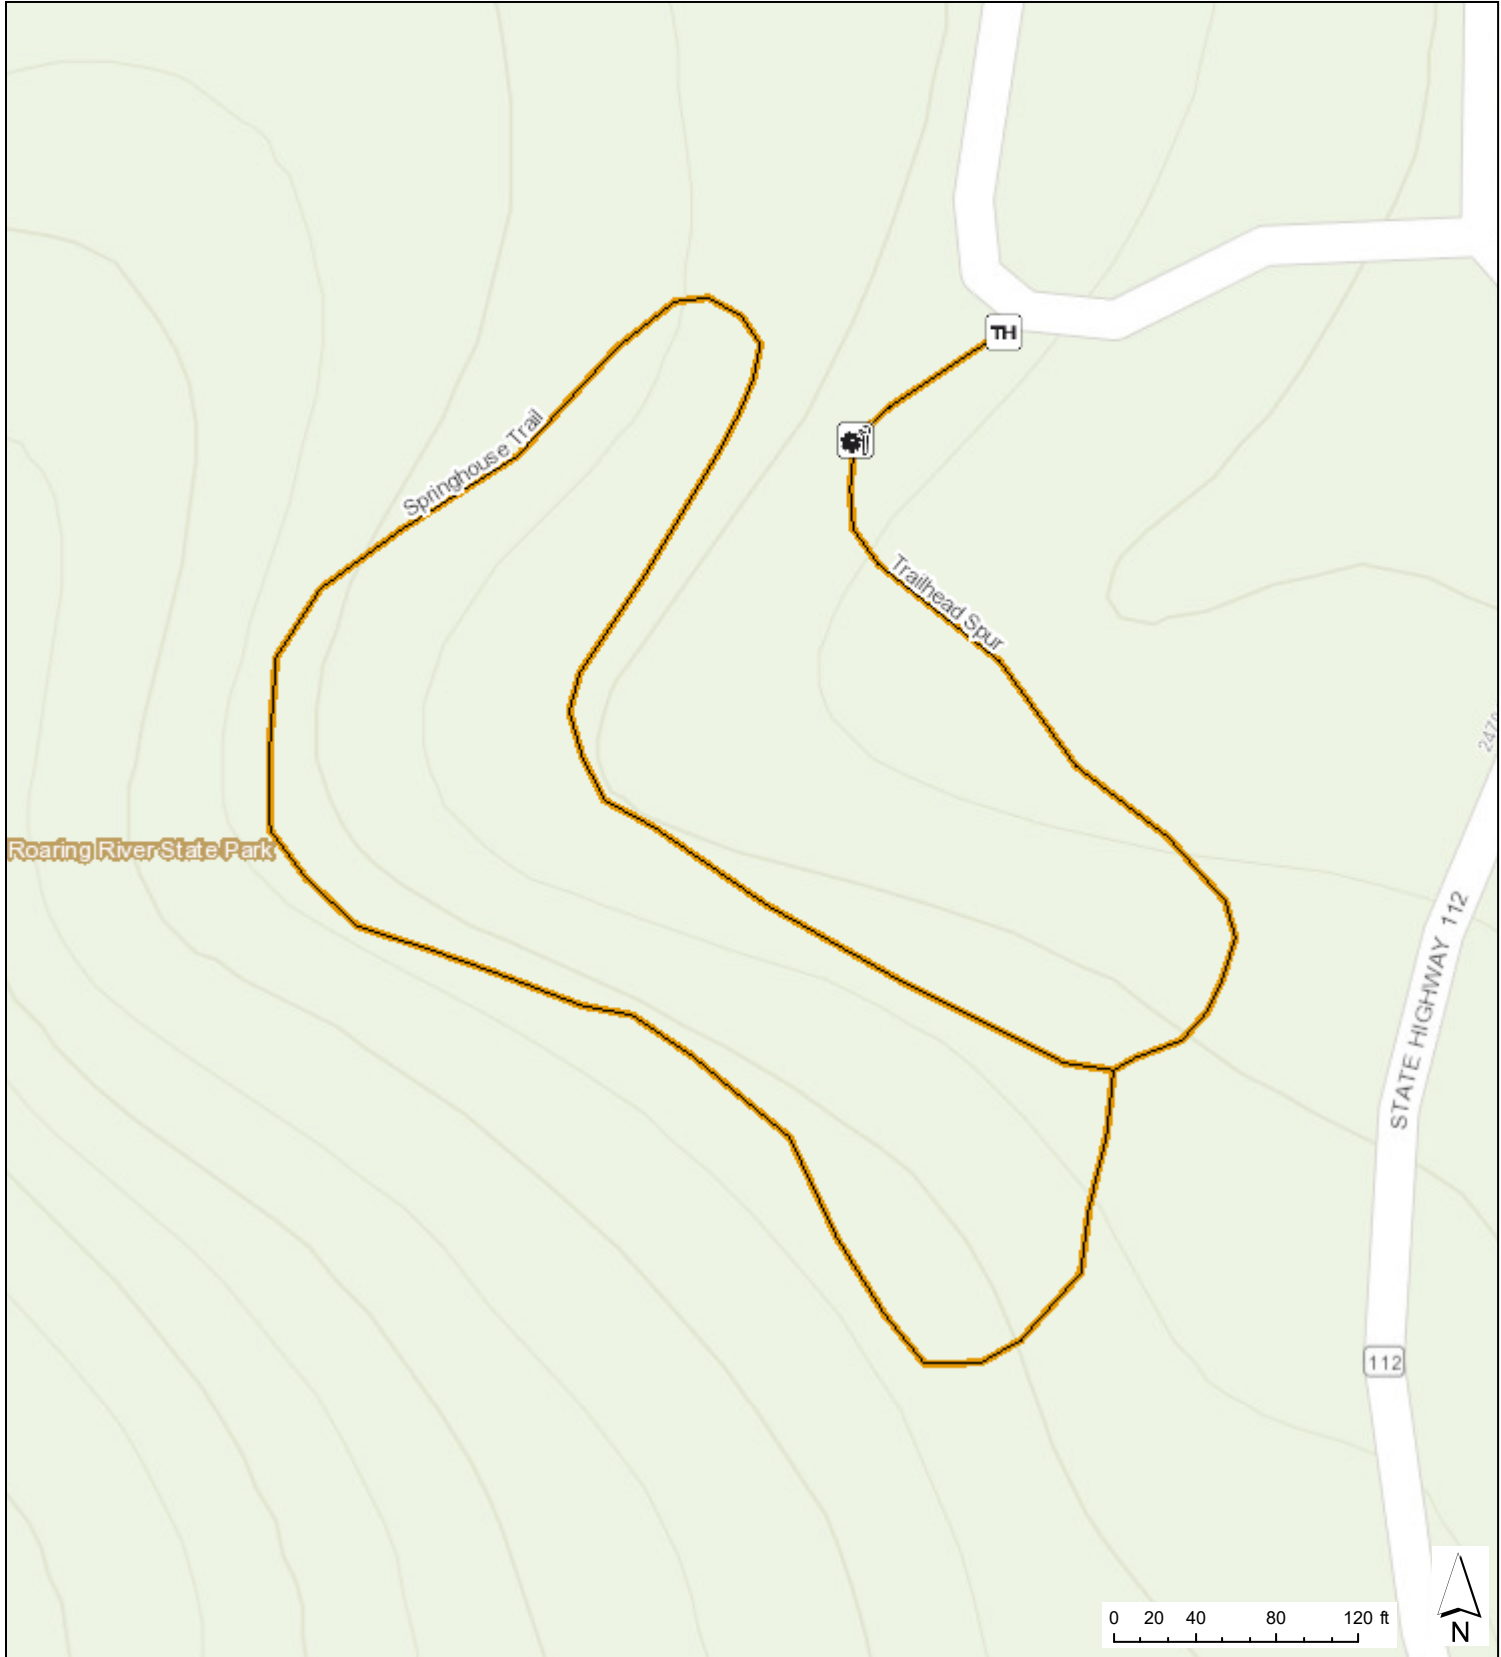

# Roaring River State Park Springhouse Trail

Sources: Esri, HERE, Garmin, Intermap, increment P Corp., GEBCO, USGS, FAO, NPS, NRCAN, GeoBase, IGN, Kadaster NL, Ordnance November 13, 2020 2:26:09 PM CDT