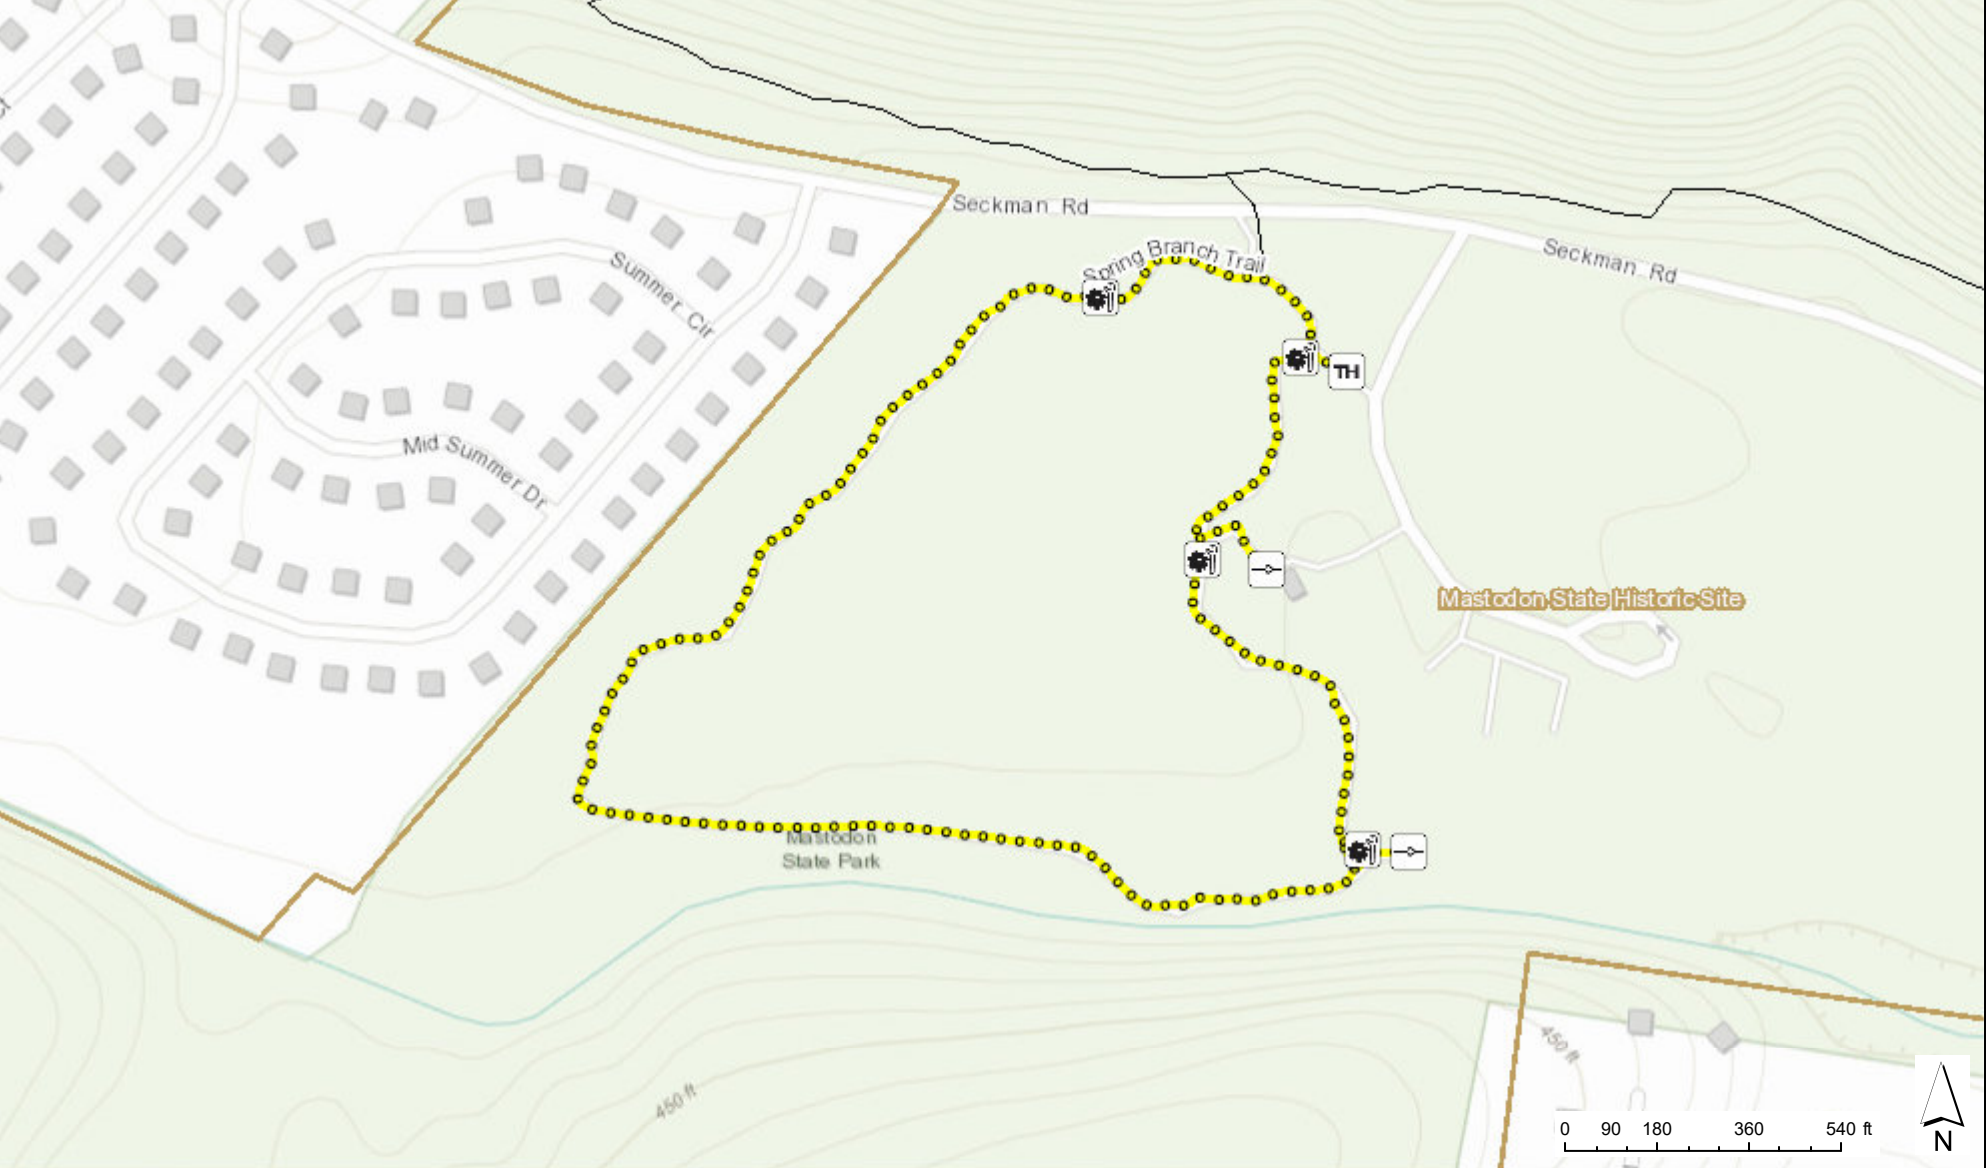

Mastodon State Historic Site Spring Branch Trail

Sources: Esri, HERE, Garmin, Intermap, increment P Corp., GEBCO, USGS, FAO, NPS, NRCAN, GeoBase, IGN, Kadaster NL, Ordnance Survey, Esri Japan, METI, Esri November 13, 2020 1:35:31 PM CDT