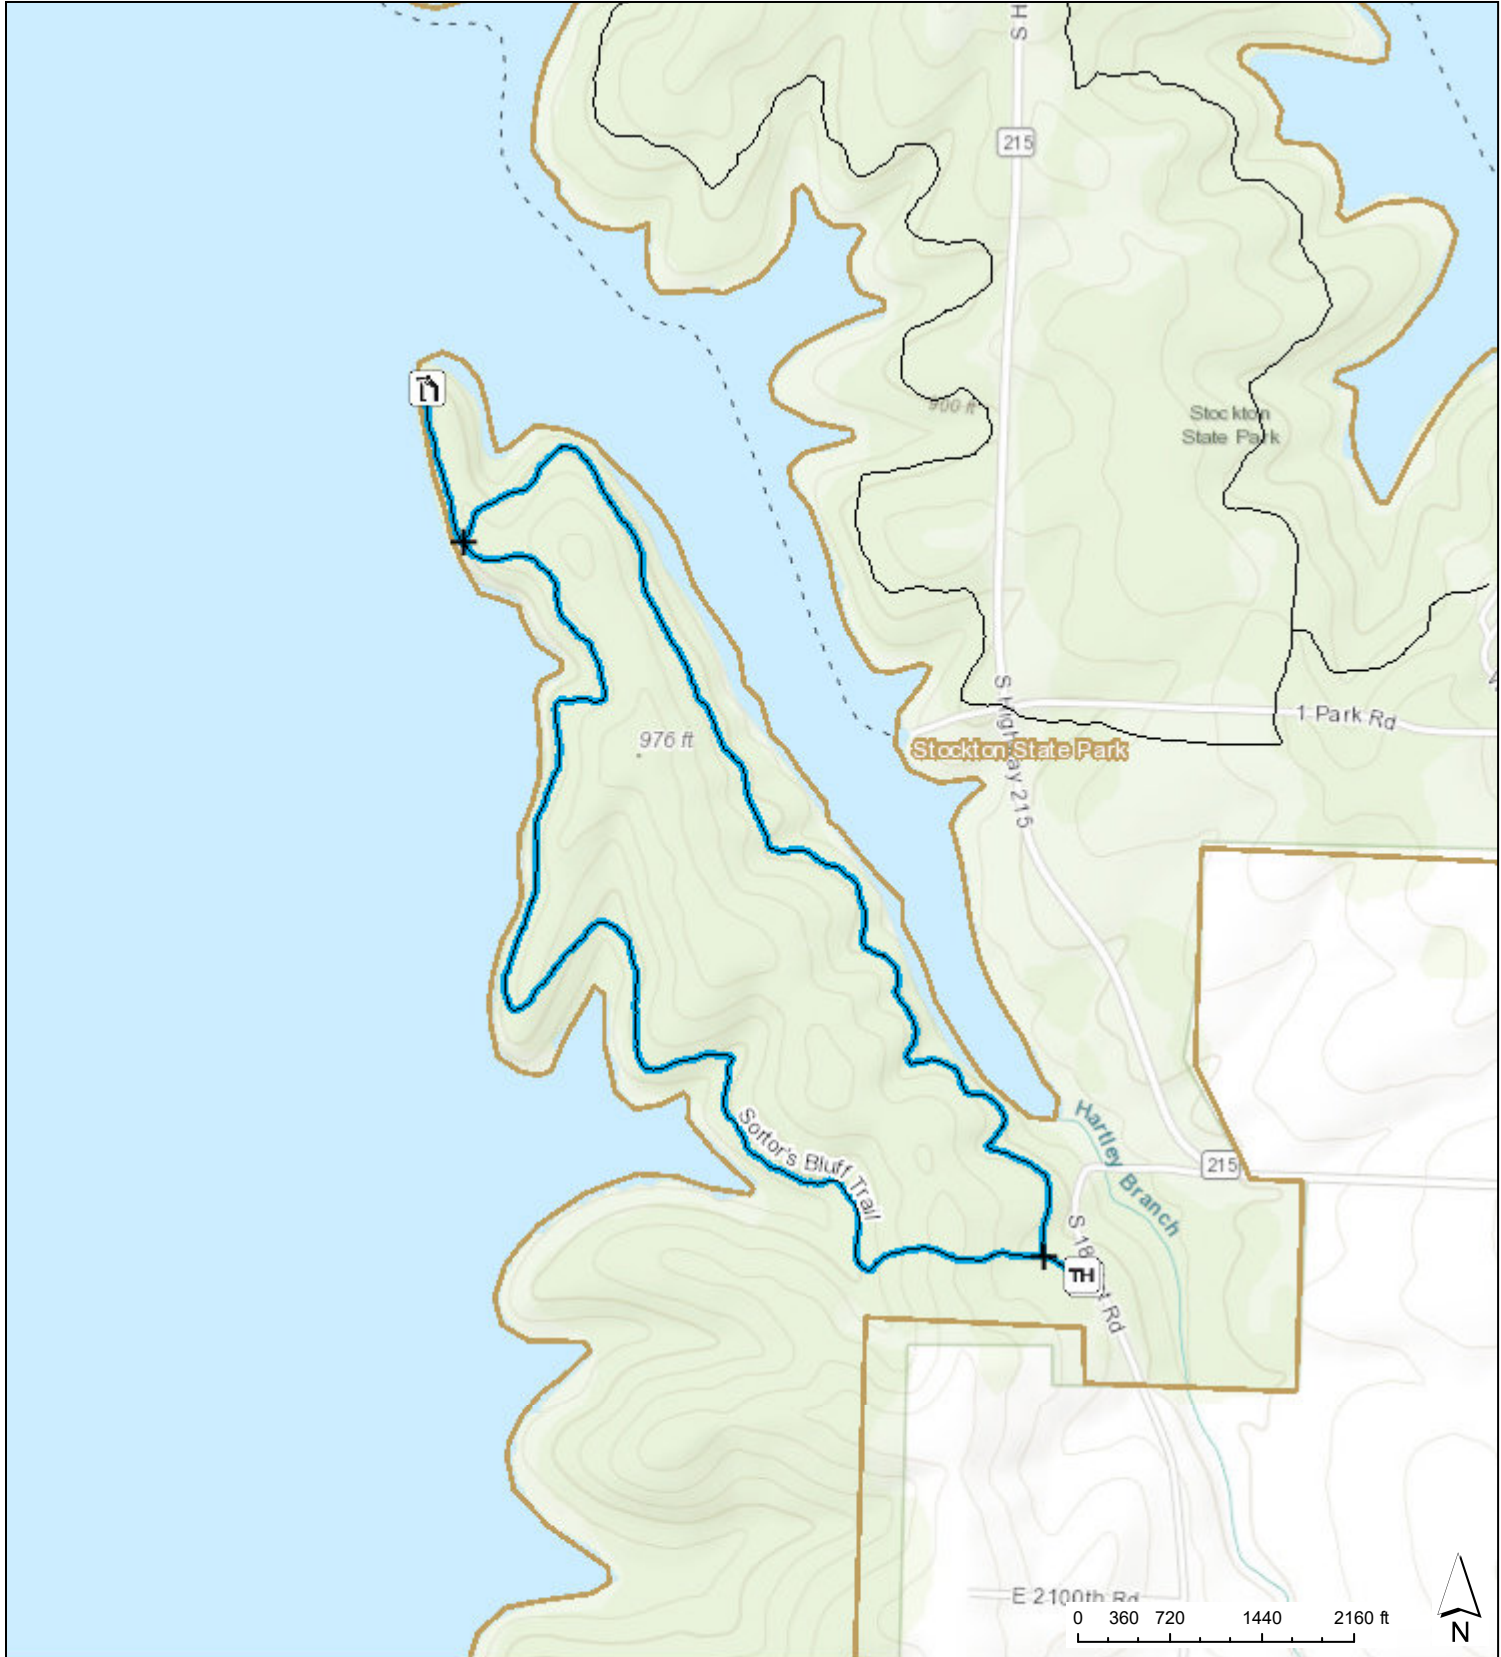

Stockton State Park

Sortor's Bluff Trail

Sources: Esri, HERE, Garmin, Intermap, increment P Corp., GEBCO, USGS, FAO, NPS, NRCAN, GeoBase, IGN, Kadaster NL, Ordnance November 13, 2020 3:10:40 PM CDT