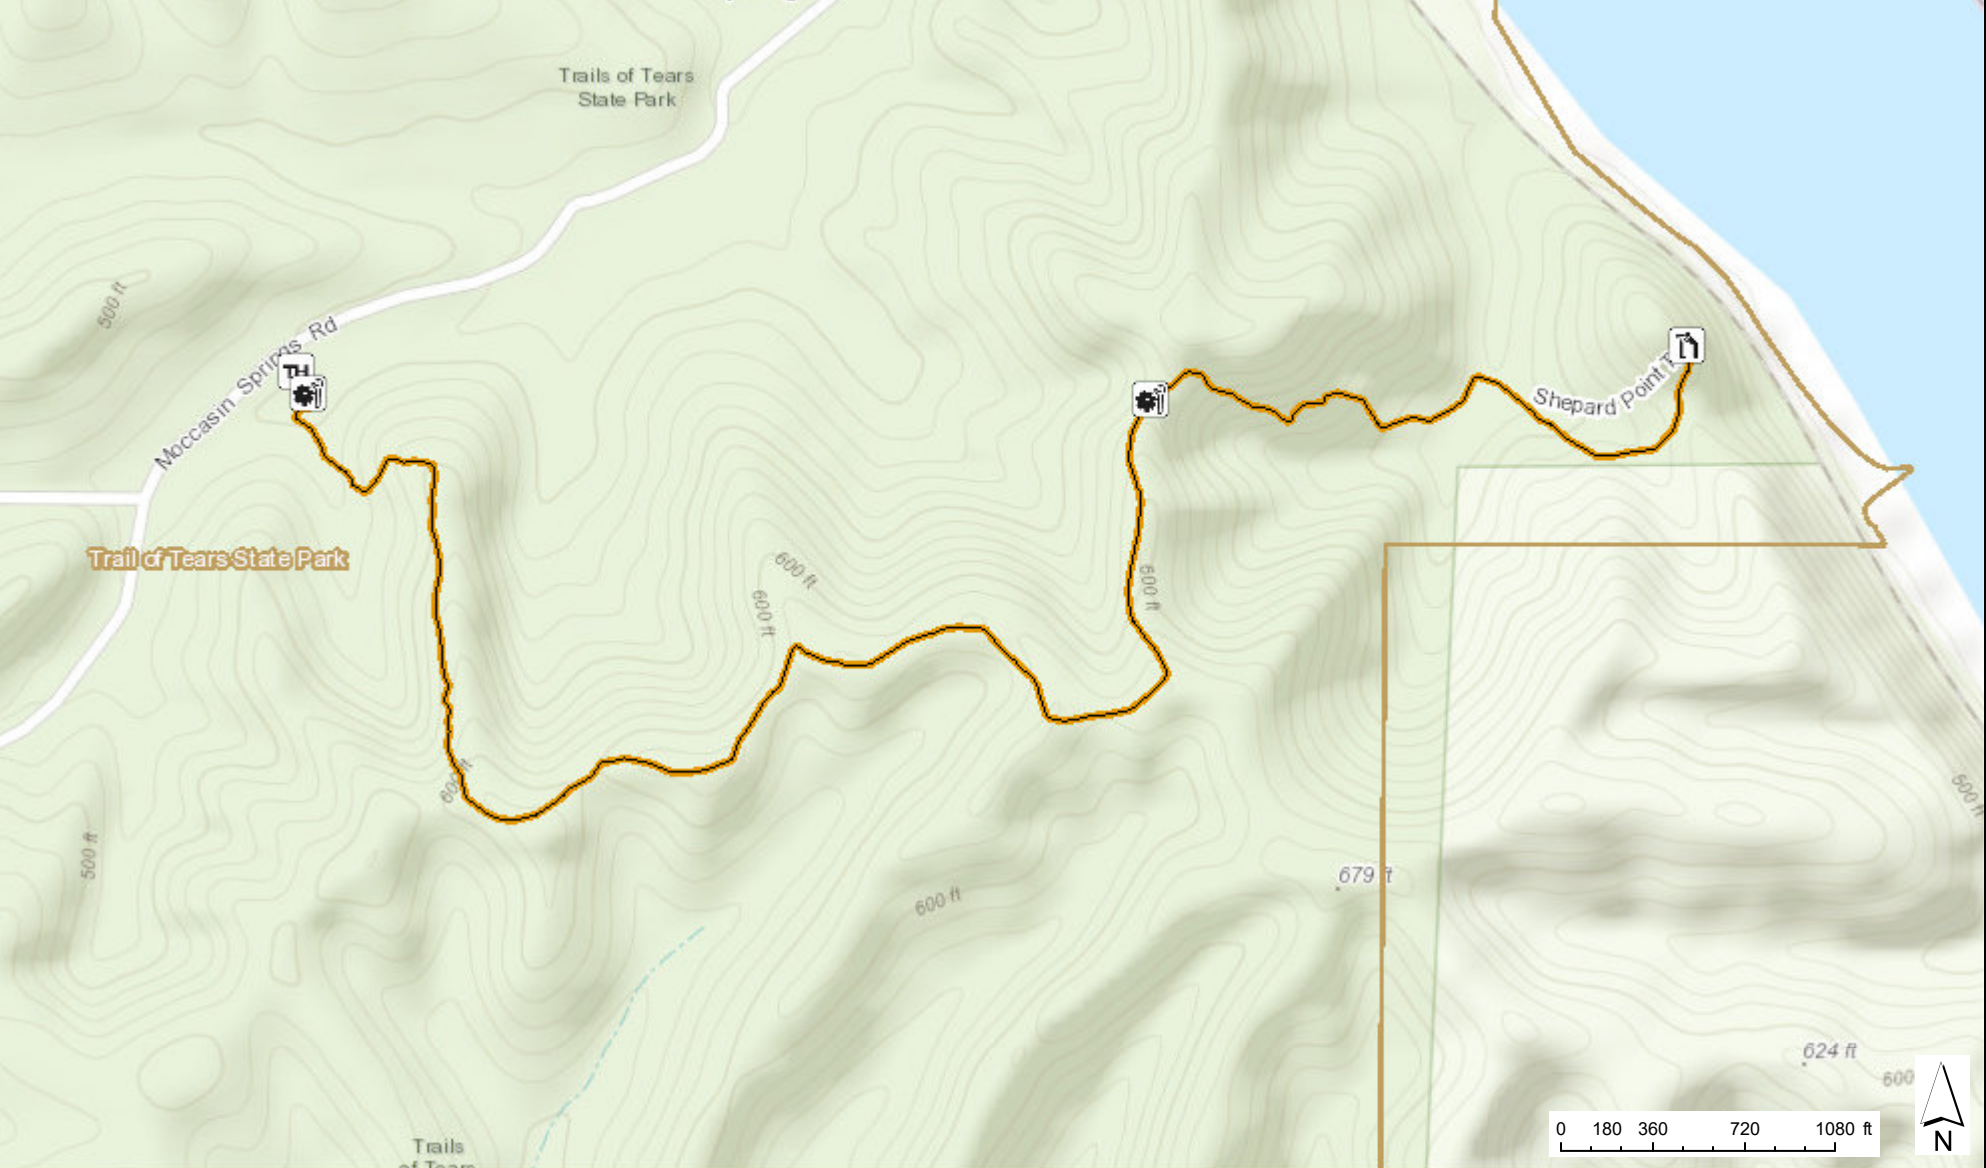

Trail of Tears State Park Shepard Point Trail

Sources: Esri, HERE, Garmin, Intermap, increment P Corp., GEBCO, USGS, FAO, NPS, NRCAN, GeoBase, IGN, Kadaster NL, Ordnance Survey, Esri Japan, METI, Esri November 17, 2020 4:15:30 PM CDT