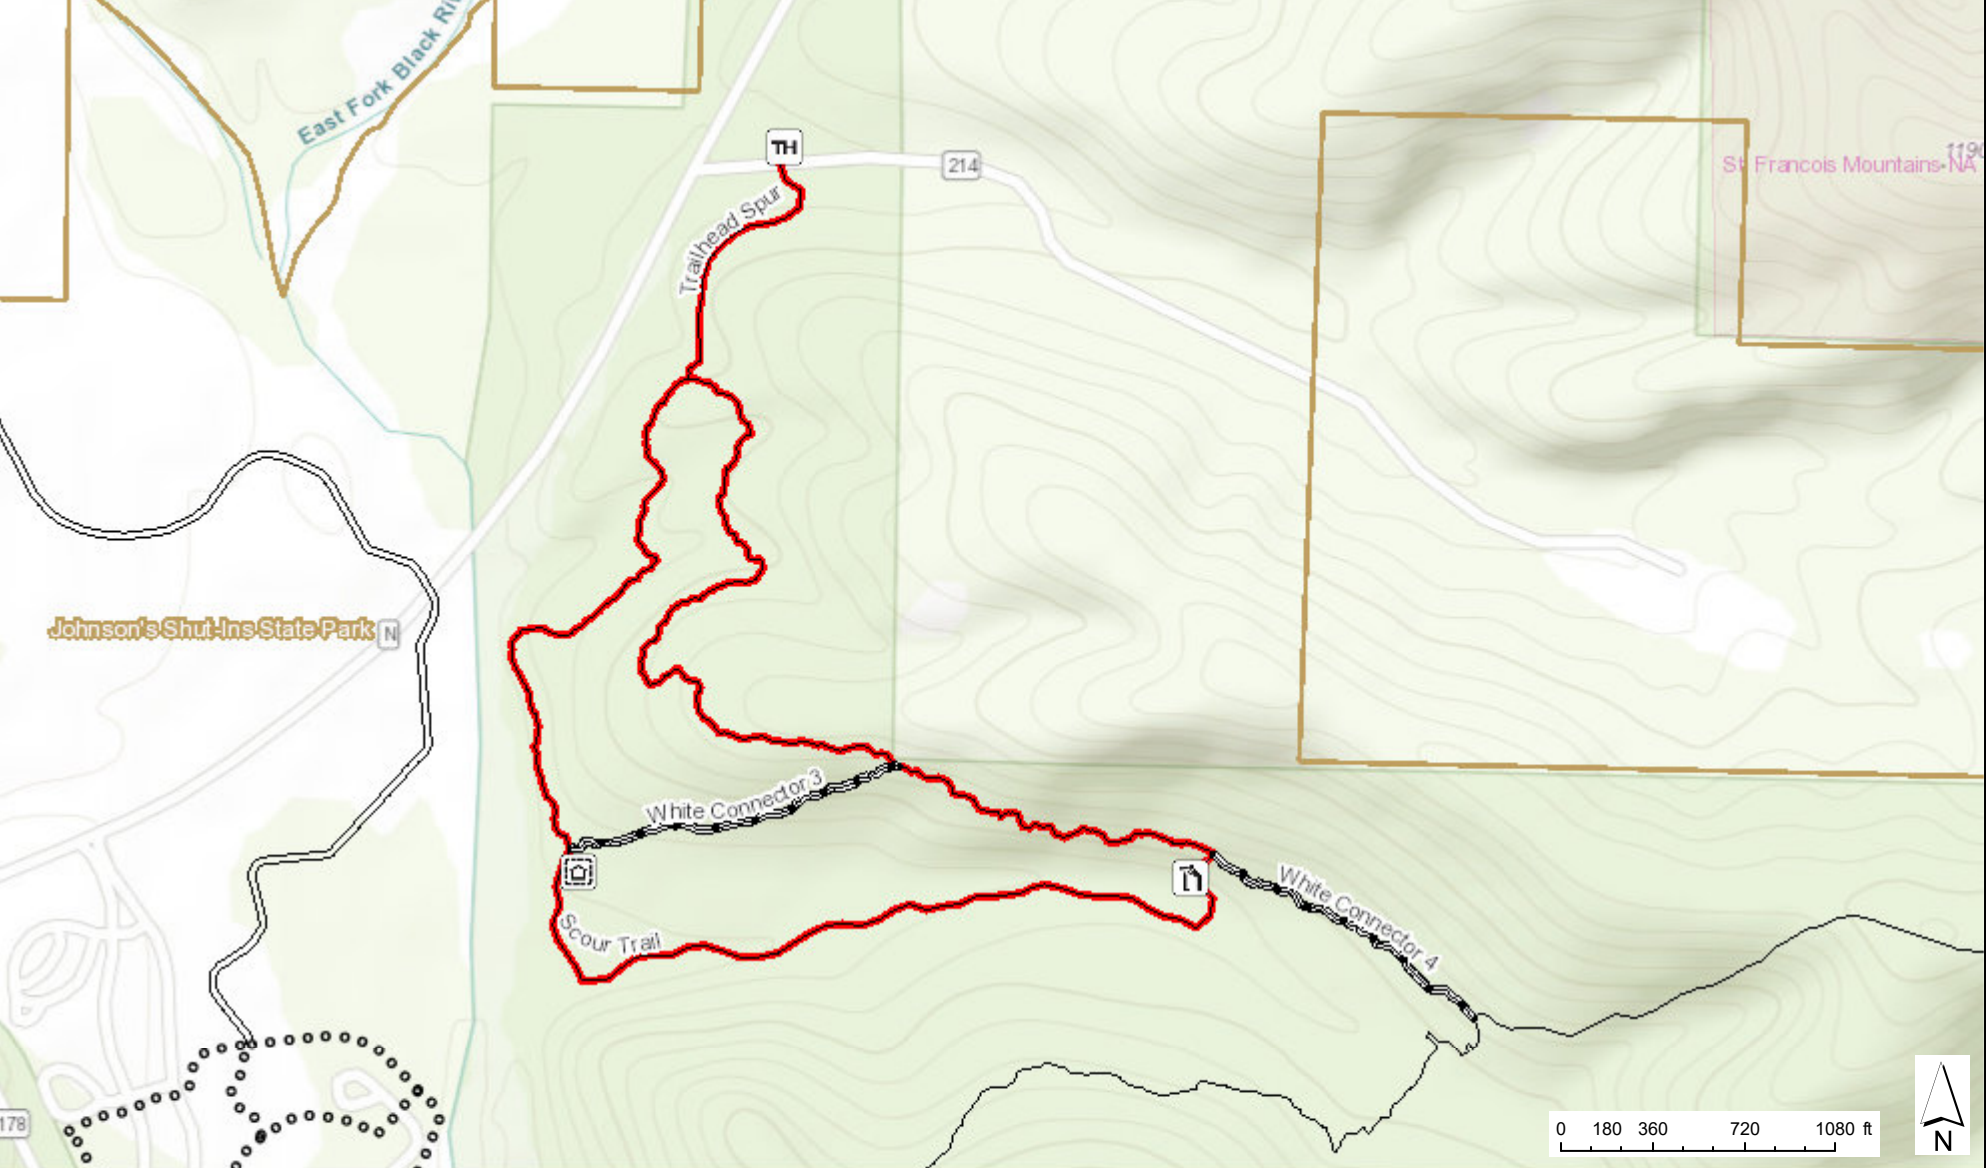

# Johnson's Shut-Ins State Park

## Scour Trail

Sources: Esri, HERE, Garmin, Intermap, increment P Corp., GEBCO, USGS, FAO, NPS, NRCAN, GeoBase, IGN, Kadaster NL, Ordnance Survey, Esri Japan, METI, Esri November 13, 2020 10:02:33 AM CDT