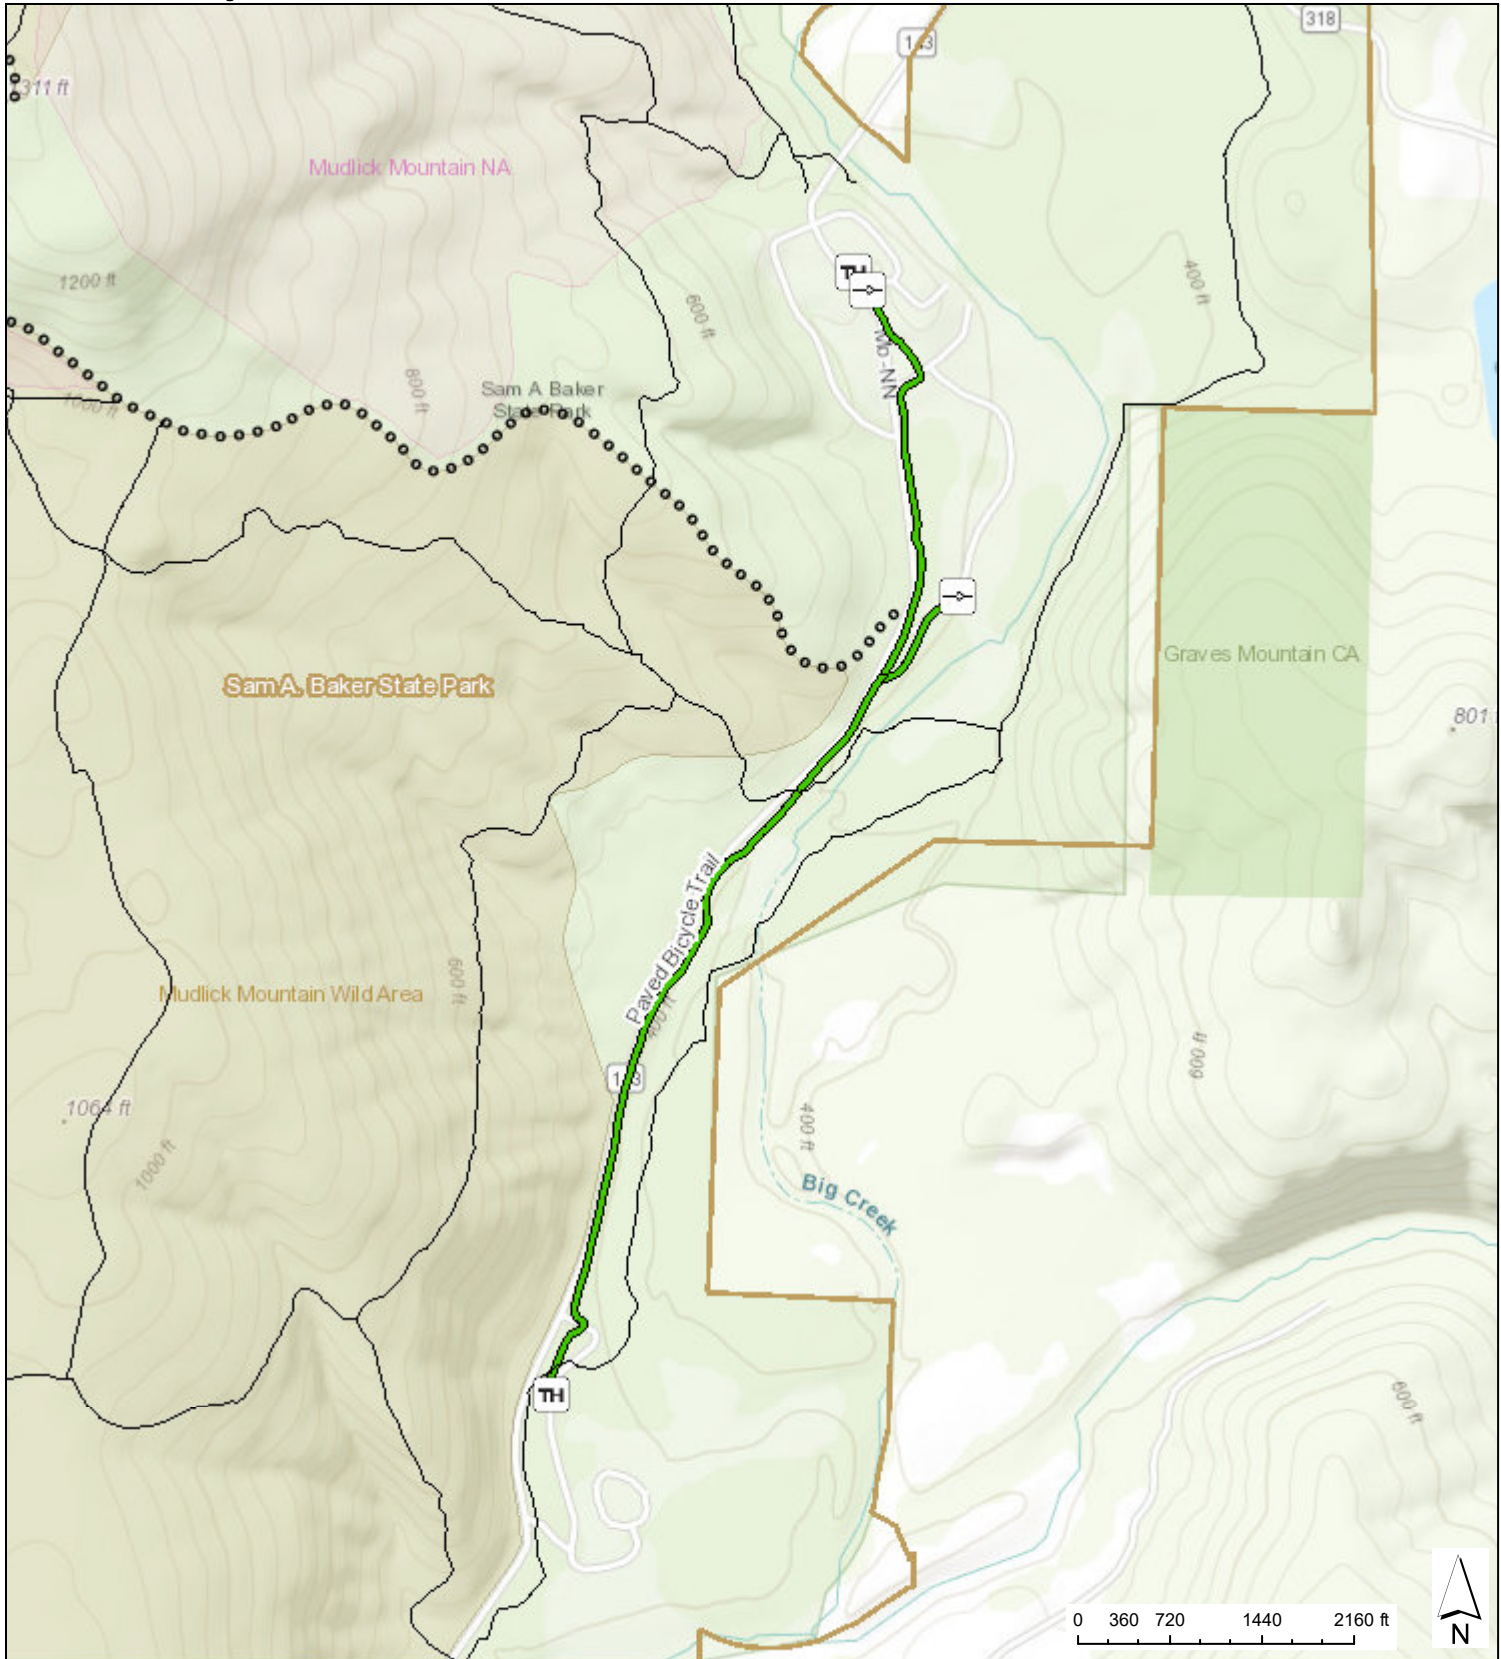

# Sam A. Baker State Park Paved Bicycle Trail

Sources: Esri, HERE, Garmin, Intermap, increment P Corp., GEBCO, USGS, FAO, NPS, NRCAN, GeoBase, IGN, Kadaster NL, Ordnance November 13, 2020 2:55:23 PM CDT