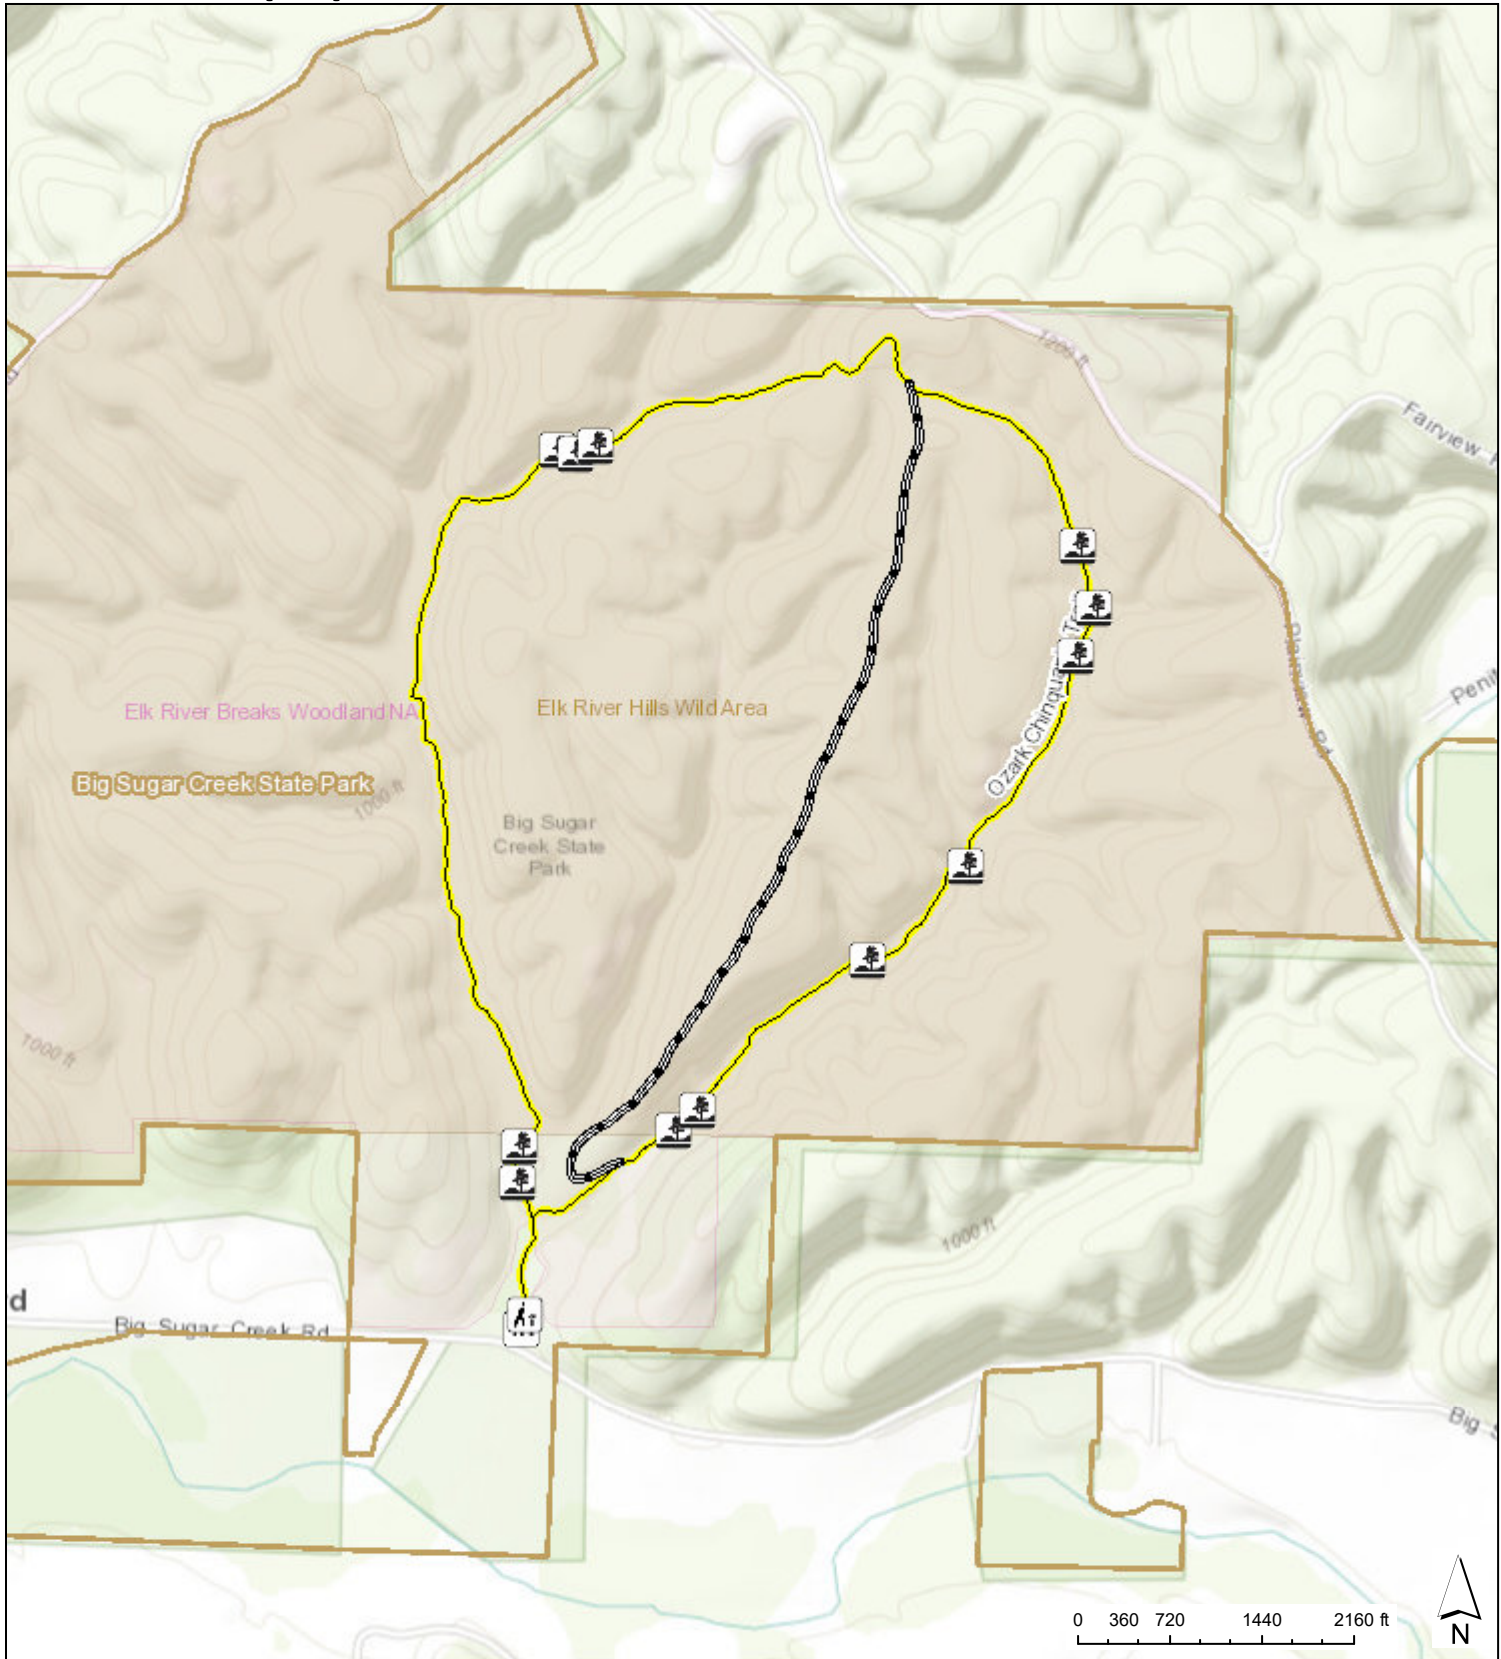

Big Sugar Creek State Park Ozark Chinquapin Trail

Sources: Esri, HERE, Garmin, Intermap, in increment P Corp., GEBCO, USGS, FAO, NPS, NRCAN, GeoBase, IGN, Kadaster NL, Ordnance November 10, 2020 4:13:38 PM CDT