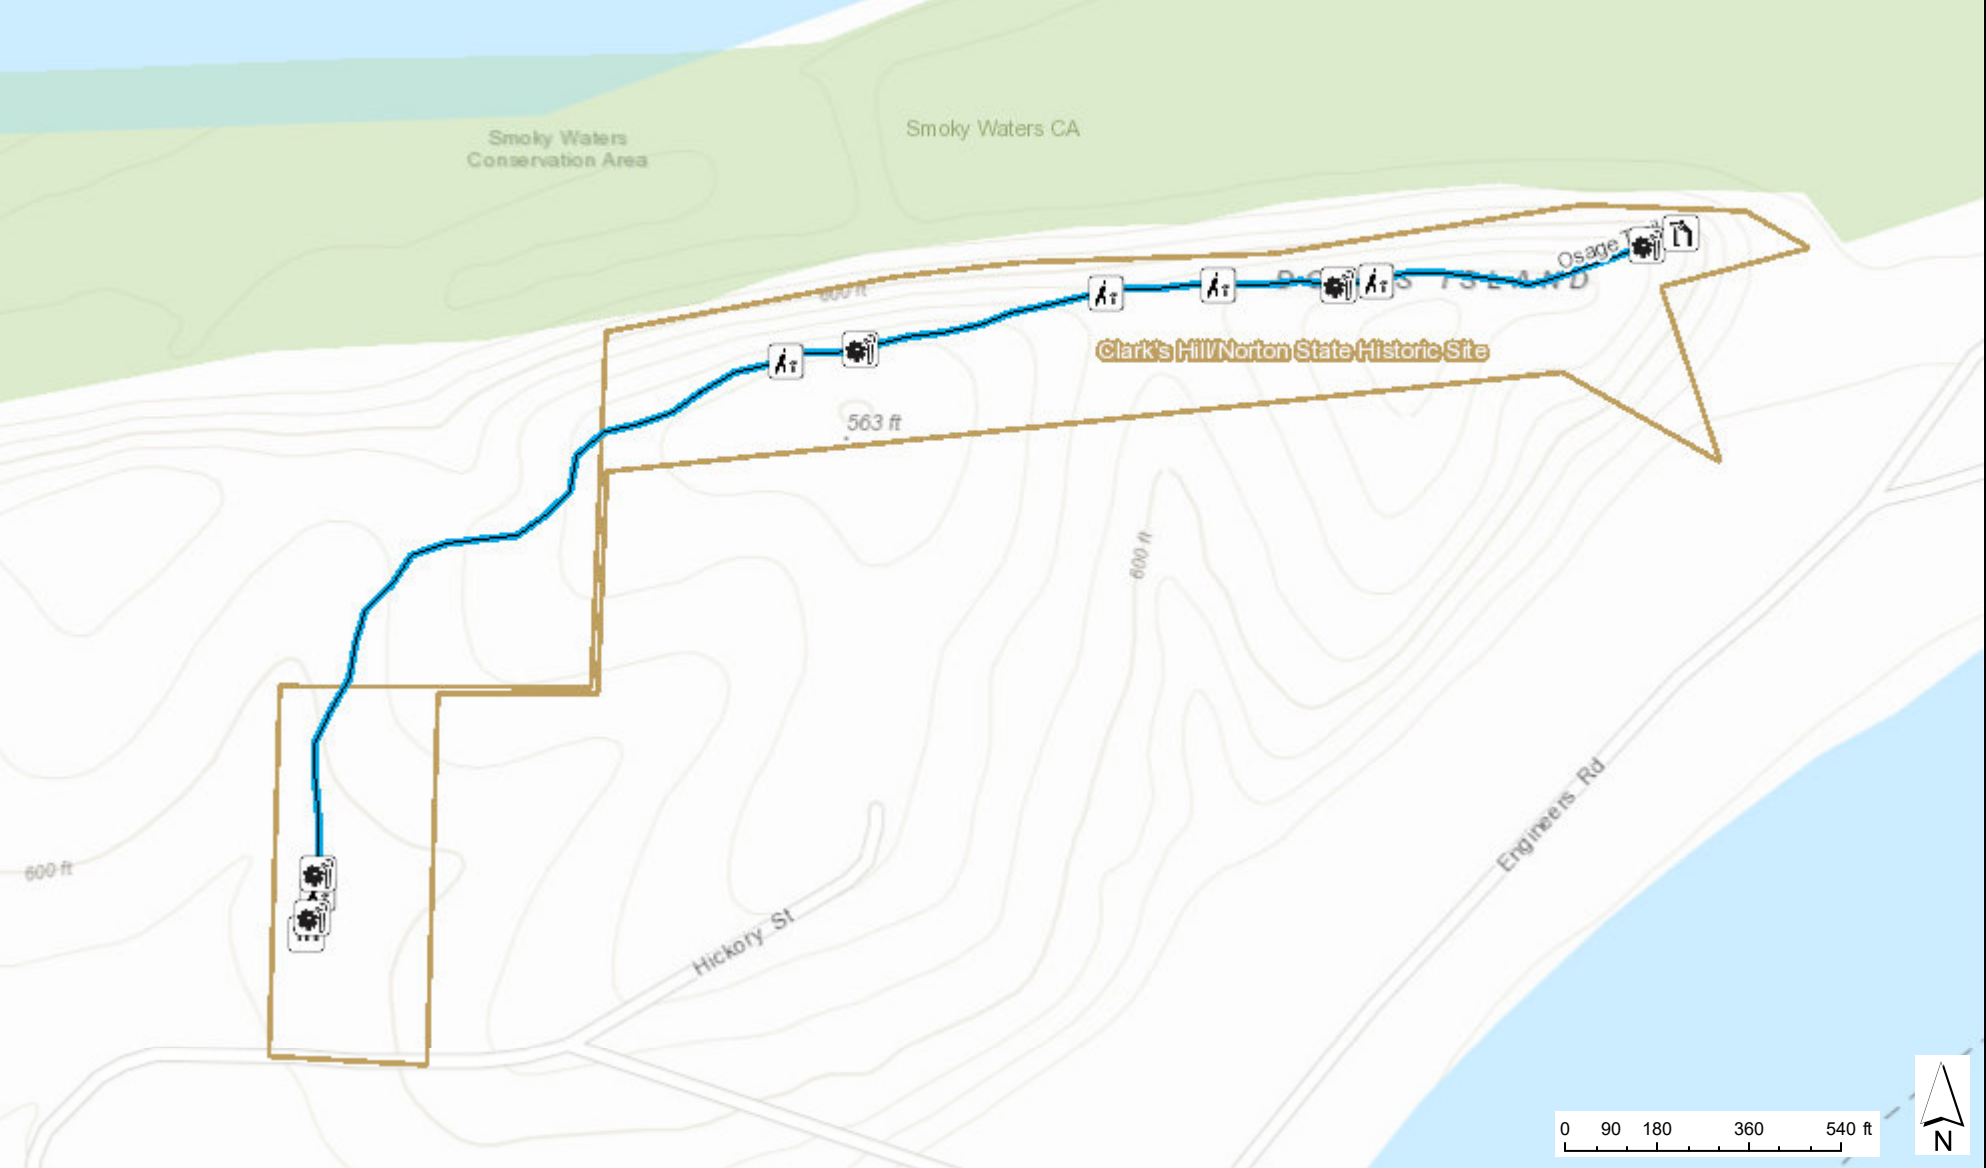

Clark's Hill/Norton State Historic Site  
**Osage Trail**

Sources: Esri, HERE, Garmin, Intermap, increment P Corp., GEBCO, USGS, FAO, NPS, NRCAN, GeoBase, IGN, Kadaster NL, Ordnance Survey, Esri Japan, METI, Esri November 10, 2020 4:42:50 PM CDT