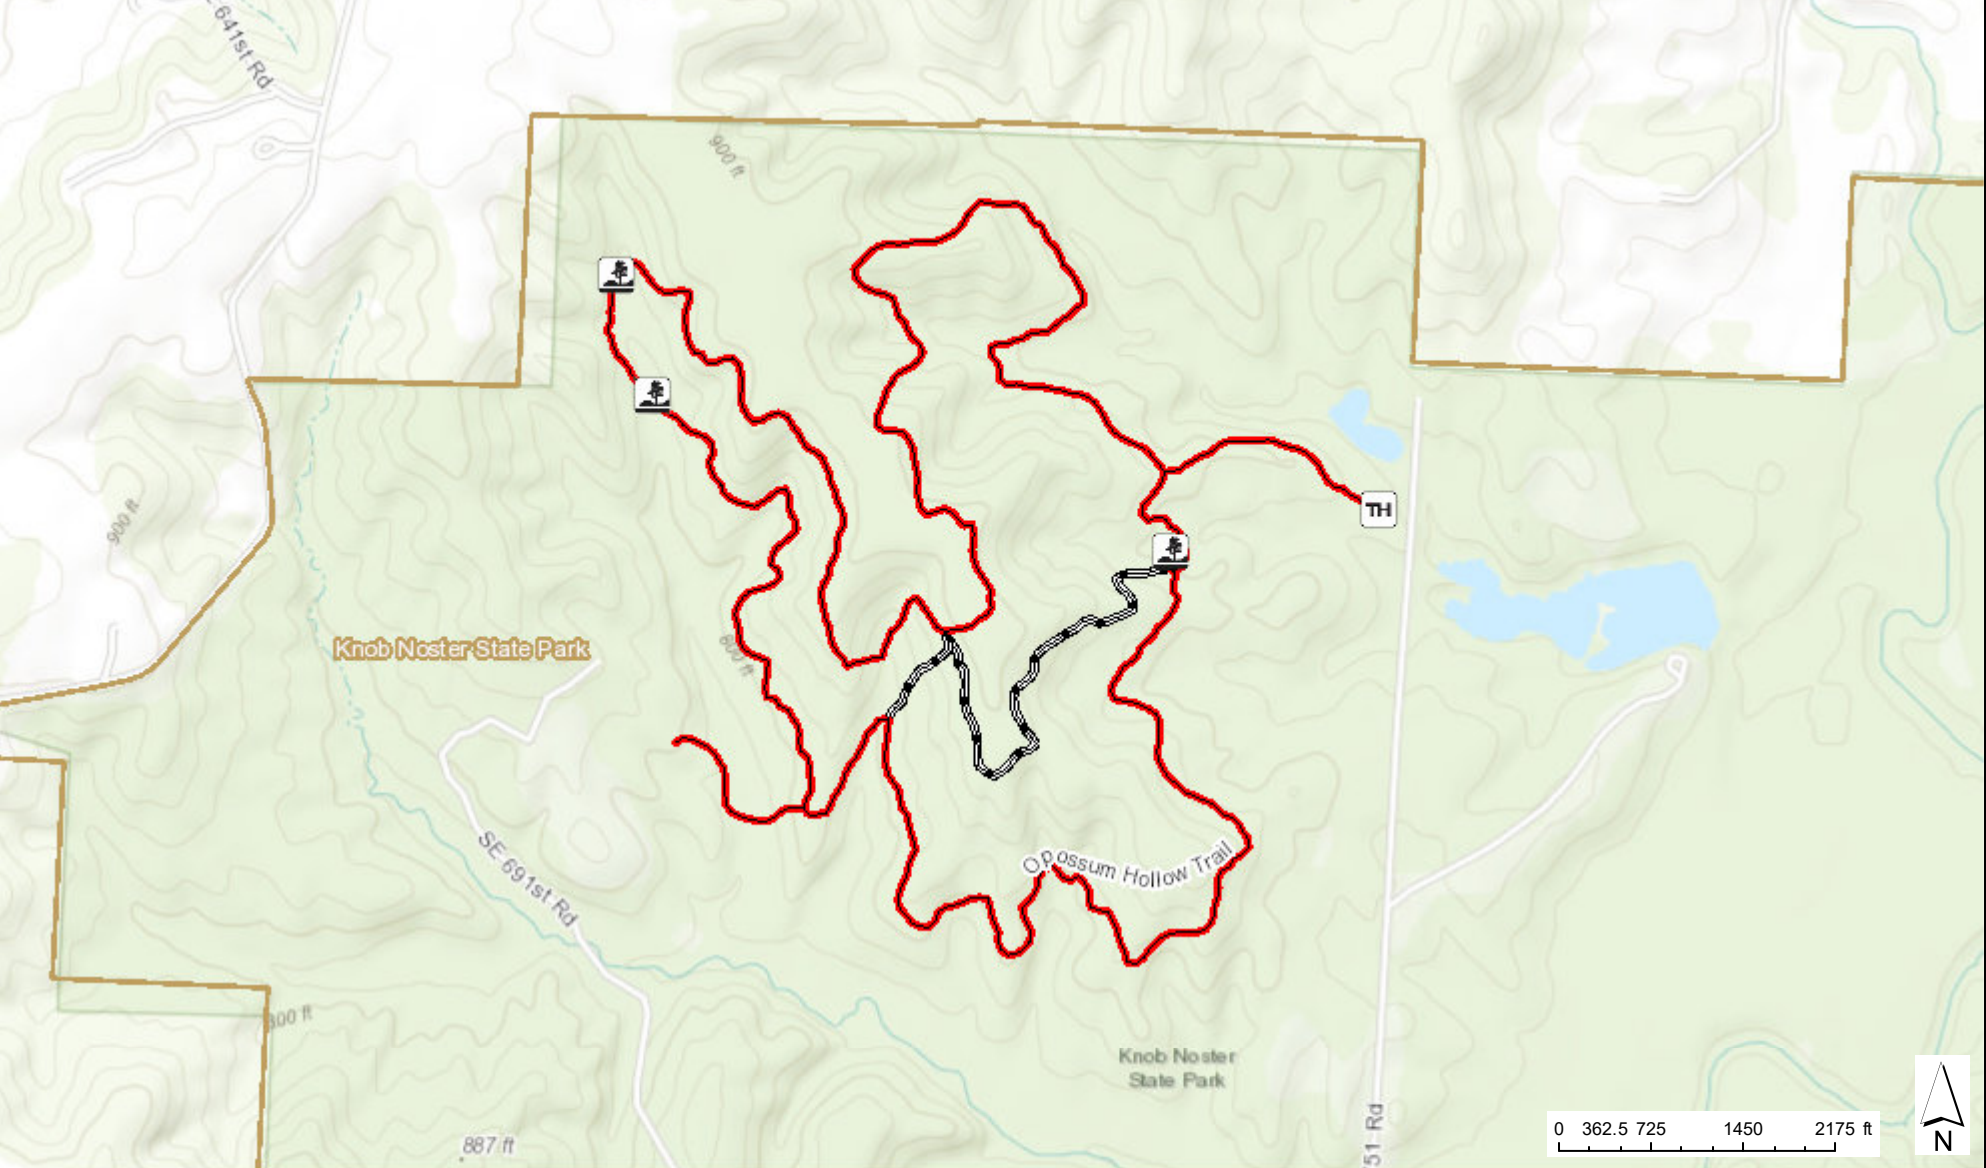

# Knob Noster State Park

## Opossum Hollow Trail

Sources: Esri, HERE, Garmin, Intermap, increment P Corp., GEBCO, USGS, FAO, NPS, NRCAN, GeoBase, IGN, Kadaster NL, Ordnance Survey, Esri Japan, METI, Esri November 13, 2020 10:33:33 AM CDT