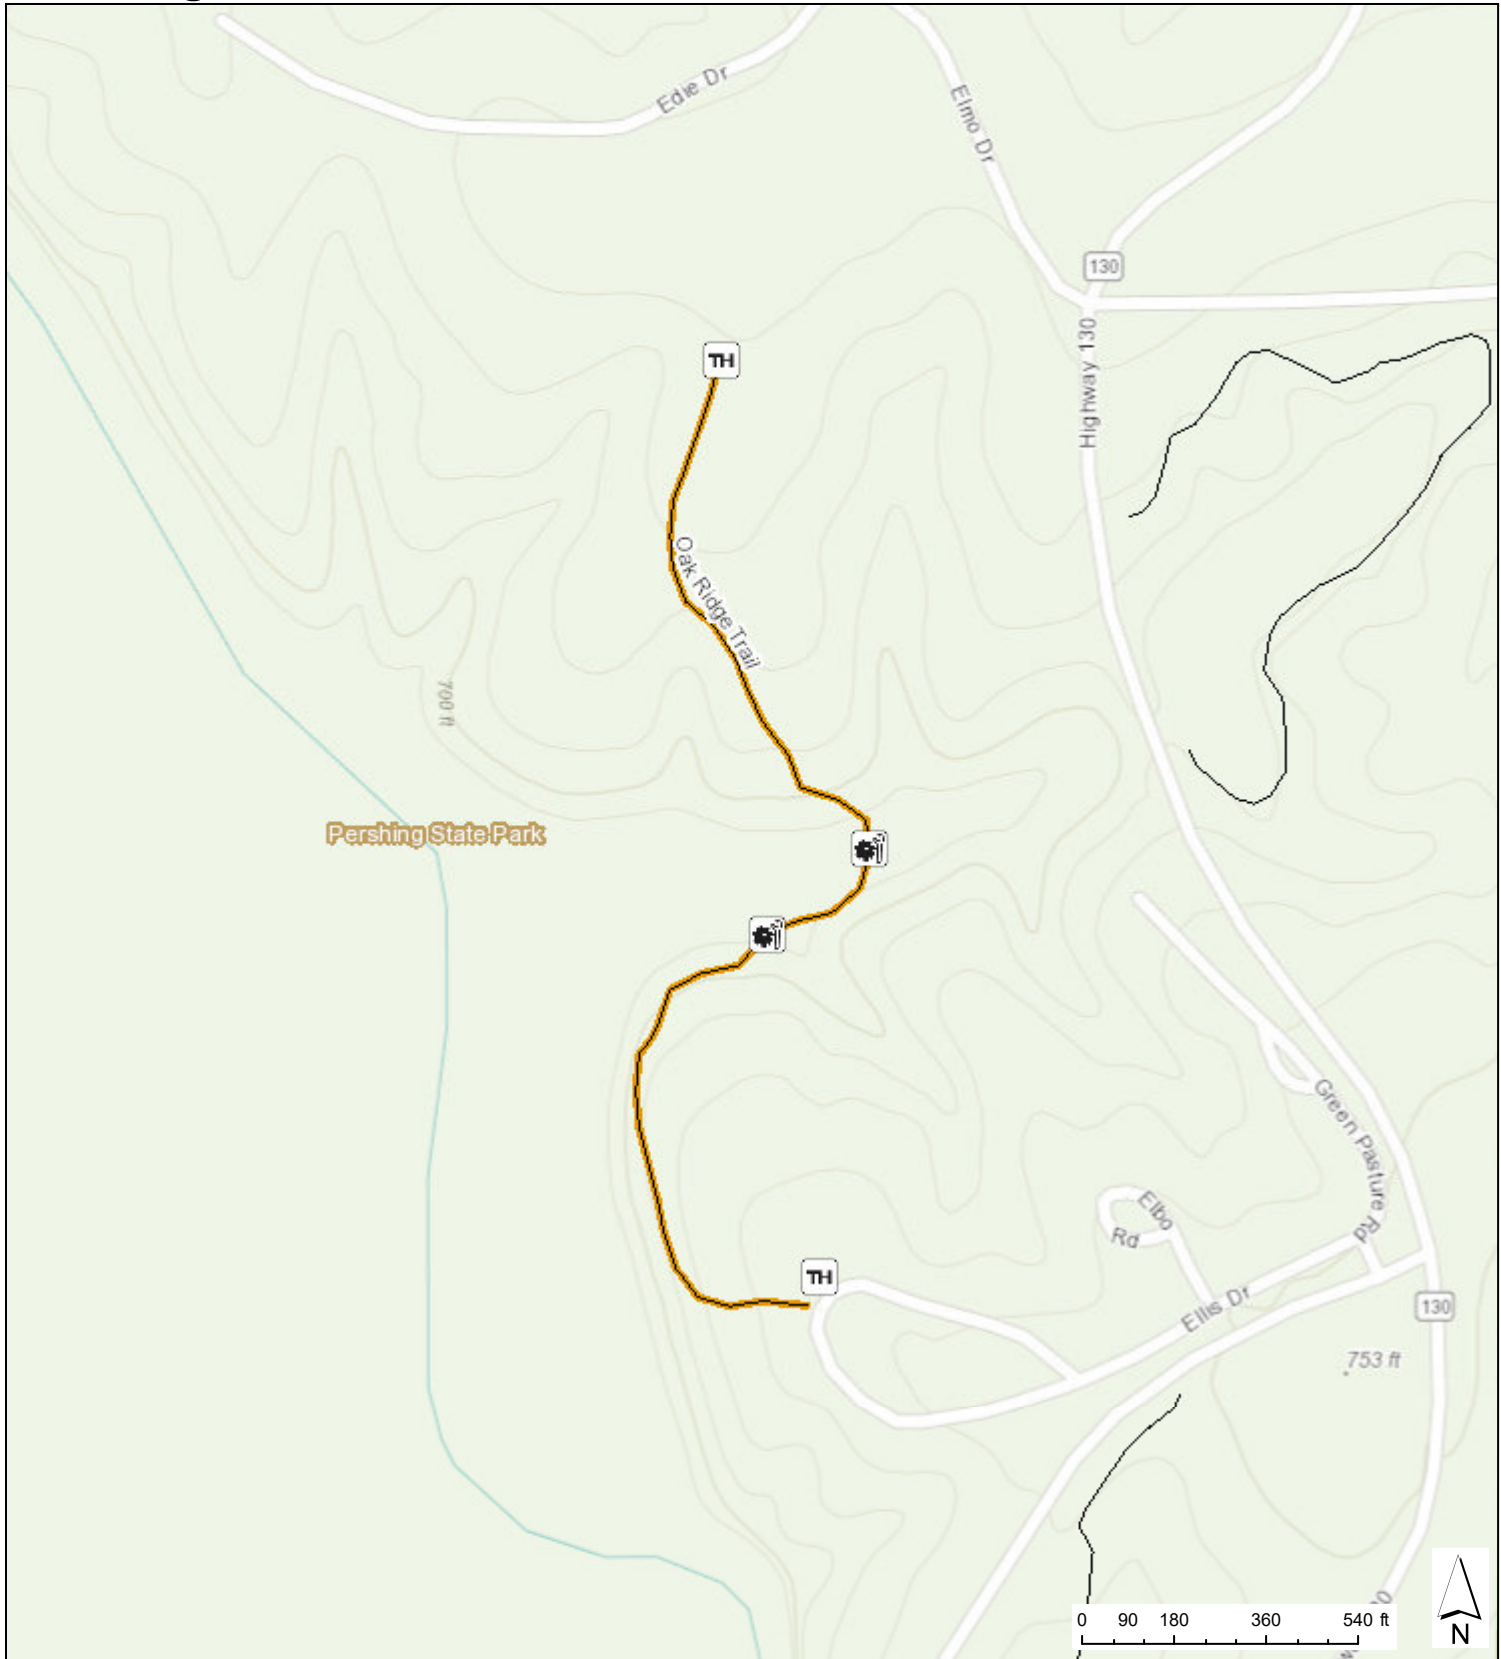

Pershing State Park

Oak Ridge Trail

Sources: Esri, HERE, Garmin, Intermap, increment P Corp., GEBCO, USGS, FAO, NPS, NRCAN, GeoBase, IGN, Kadaster NL, Ordnance November 13, 2020 2:07:48 PM CDT