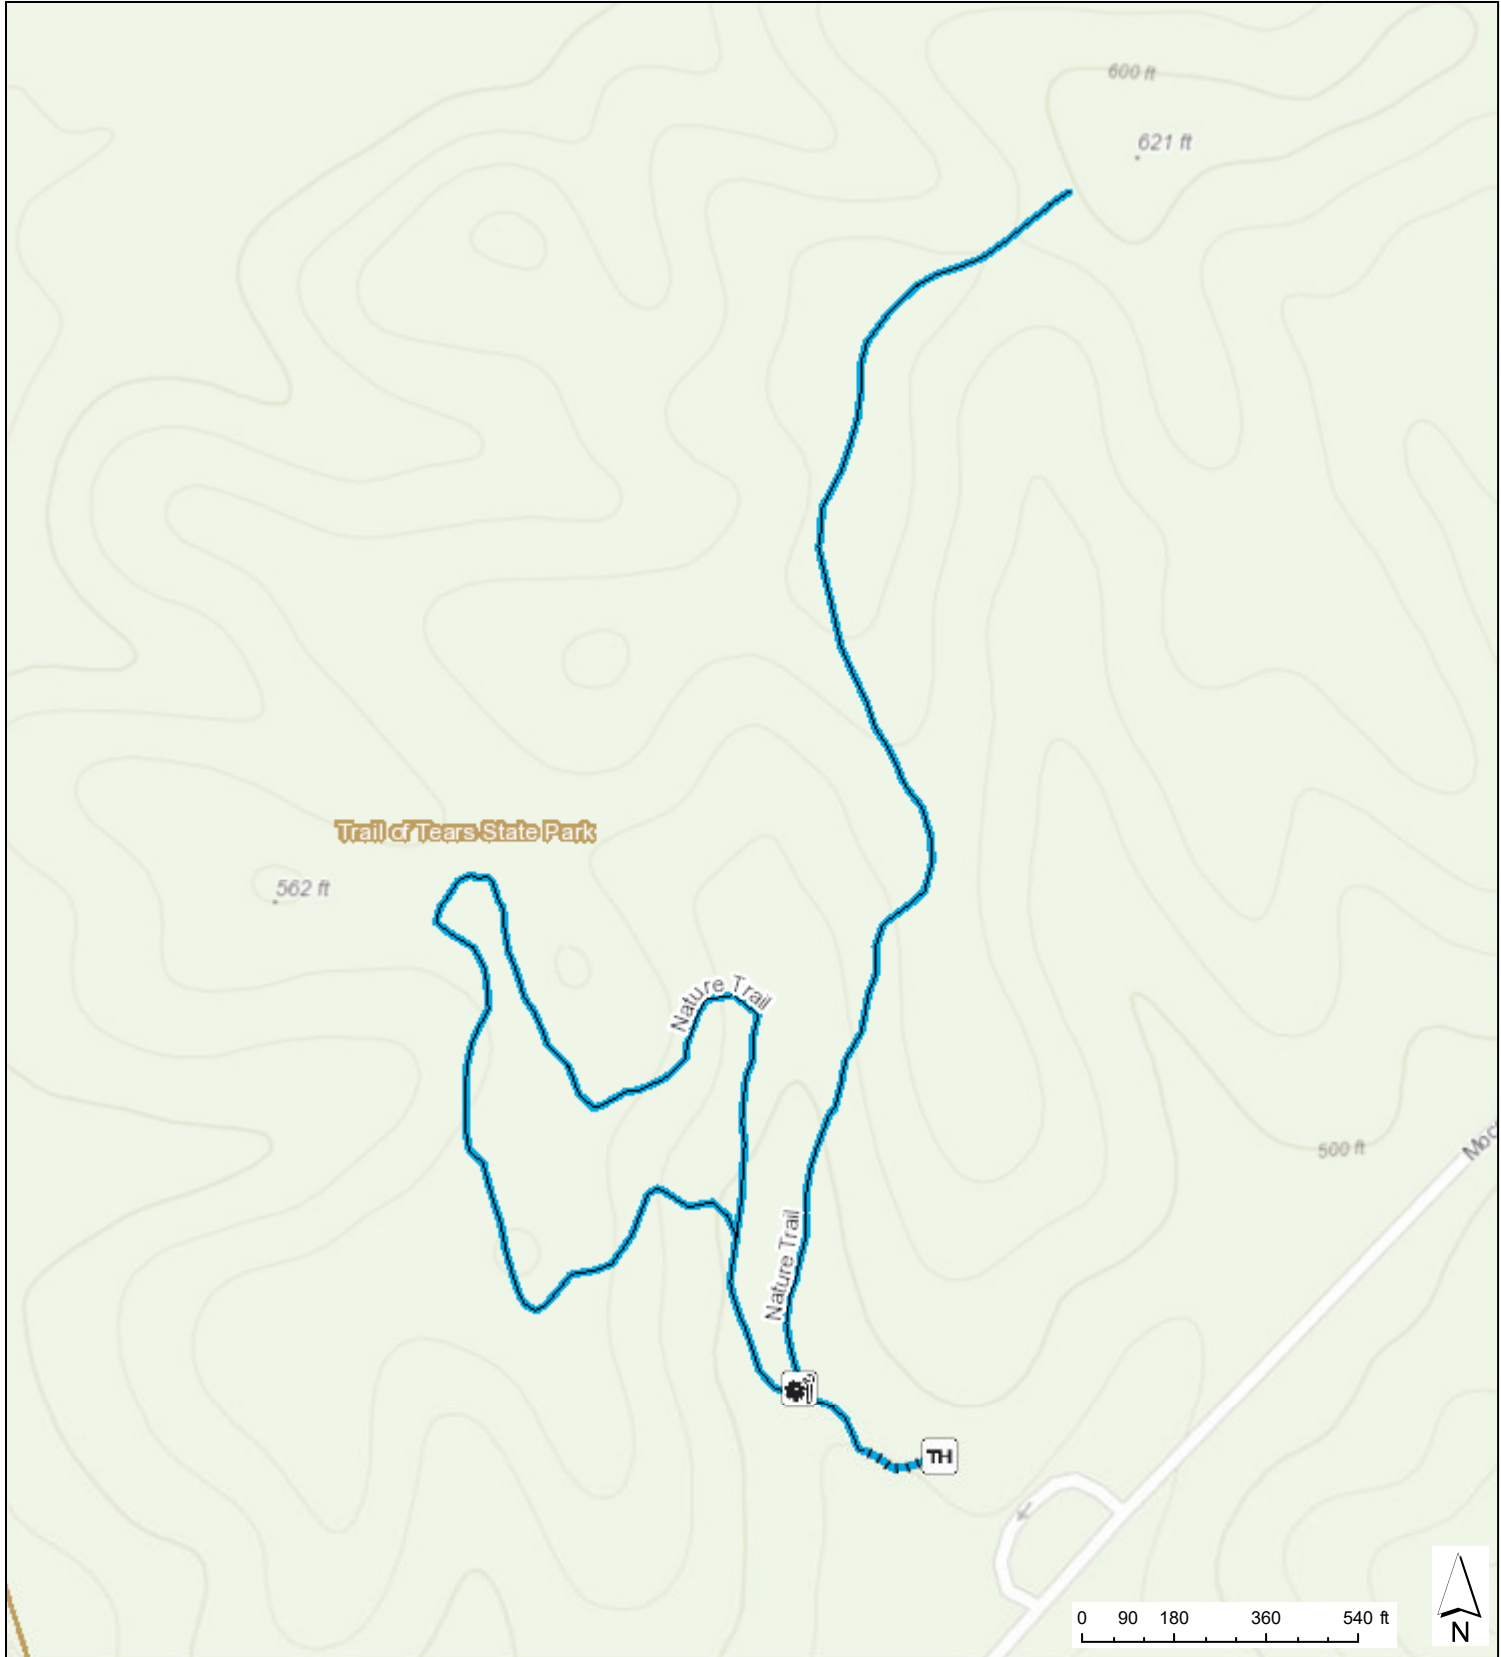

Trail of Tears State Park
Nature Trail

Sources: Esri, HERE, Garmin, Intermap, inrement P Corp., GEBCO, USGS, FAO, NPS, NRCAN, GeoBase, IGN, Kadaster NL, Ordnance November 13, 2020 3:22:00 PM CDT