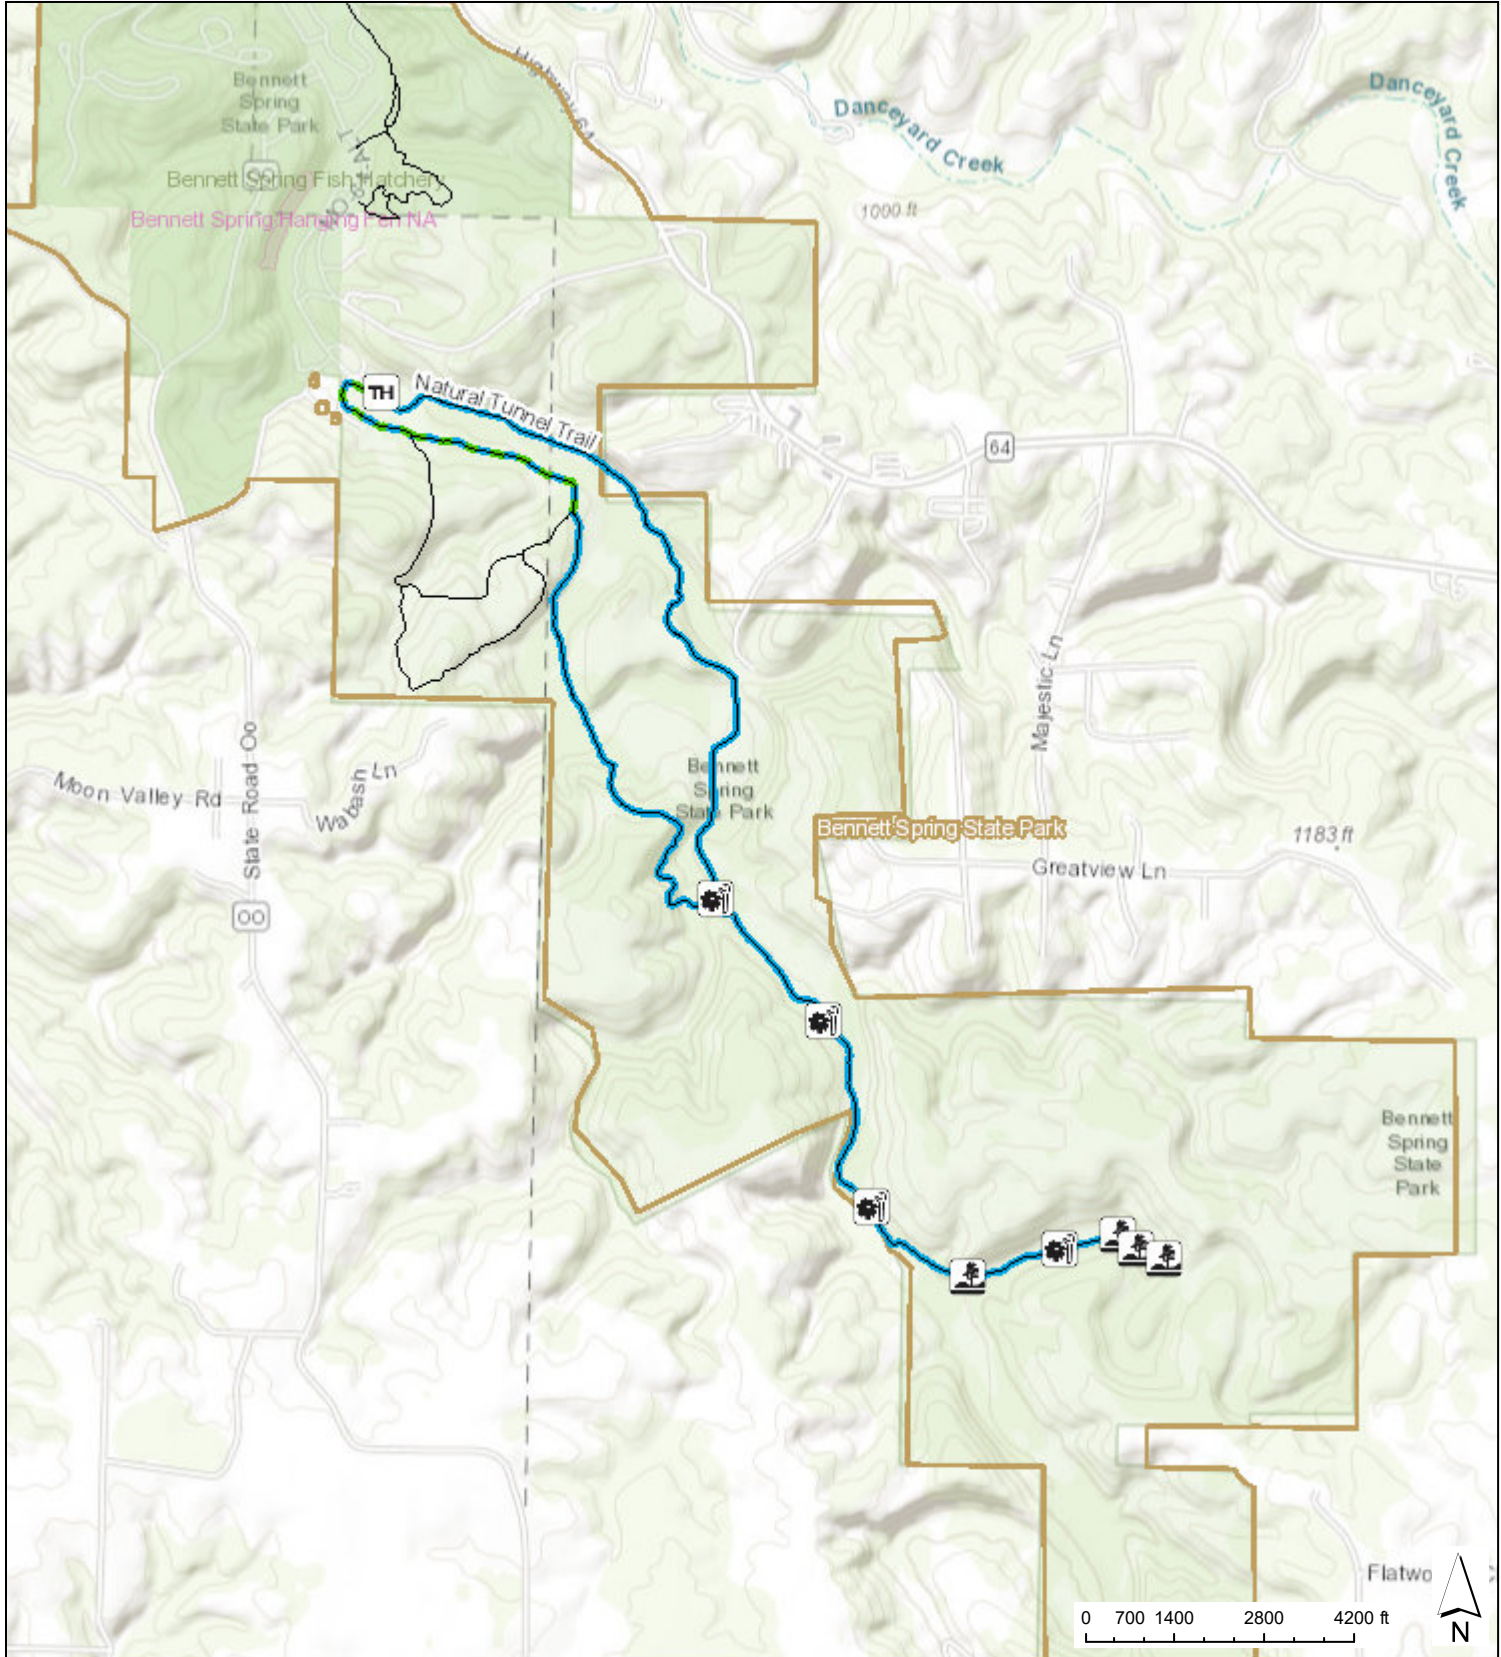

Bennett Spring State Park Natural Tunnel Trail

Sources: Esri, HERE, Garmin, Intermap, increment P Corp., GEBCO, USGS, FAO, NPS, NRCAN, GeoBase, IGN, Kadaster NL, Ordnance November 10, 2020 4:01:38 PM CDT