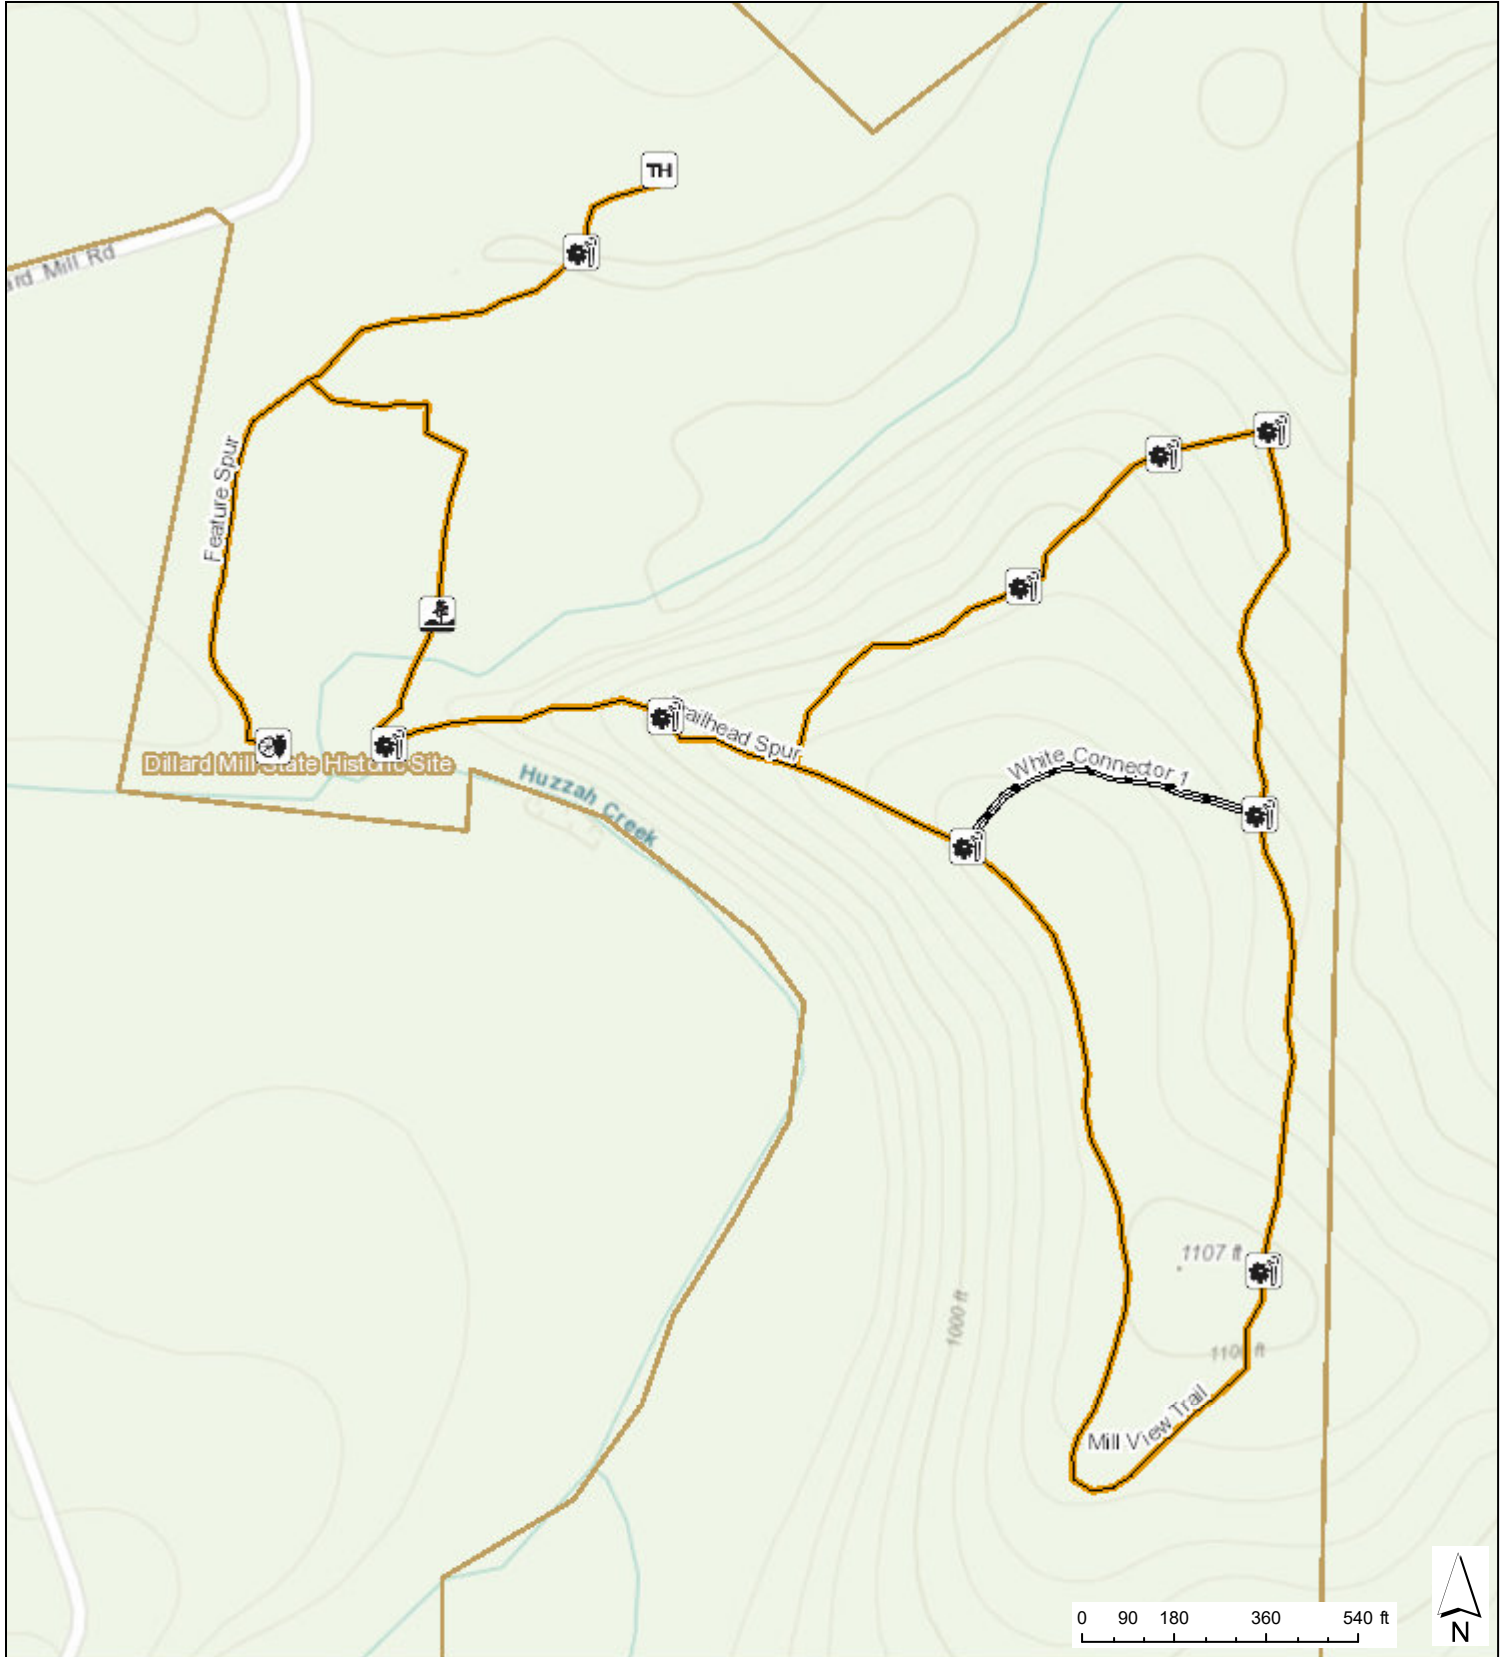

Dillard Mill State Historic Site

Mill View Trail

Sources: Esri, HERE, Garmin, Intermap, increment P Corp., GEBCO, USGS, FAO, NPS, NRCAN, GeoBase, IGN, Kadaster NL, Ordnance November 12, 2020 10:50:56 AM CDT