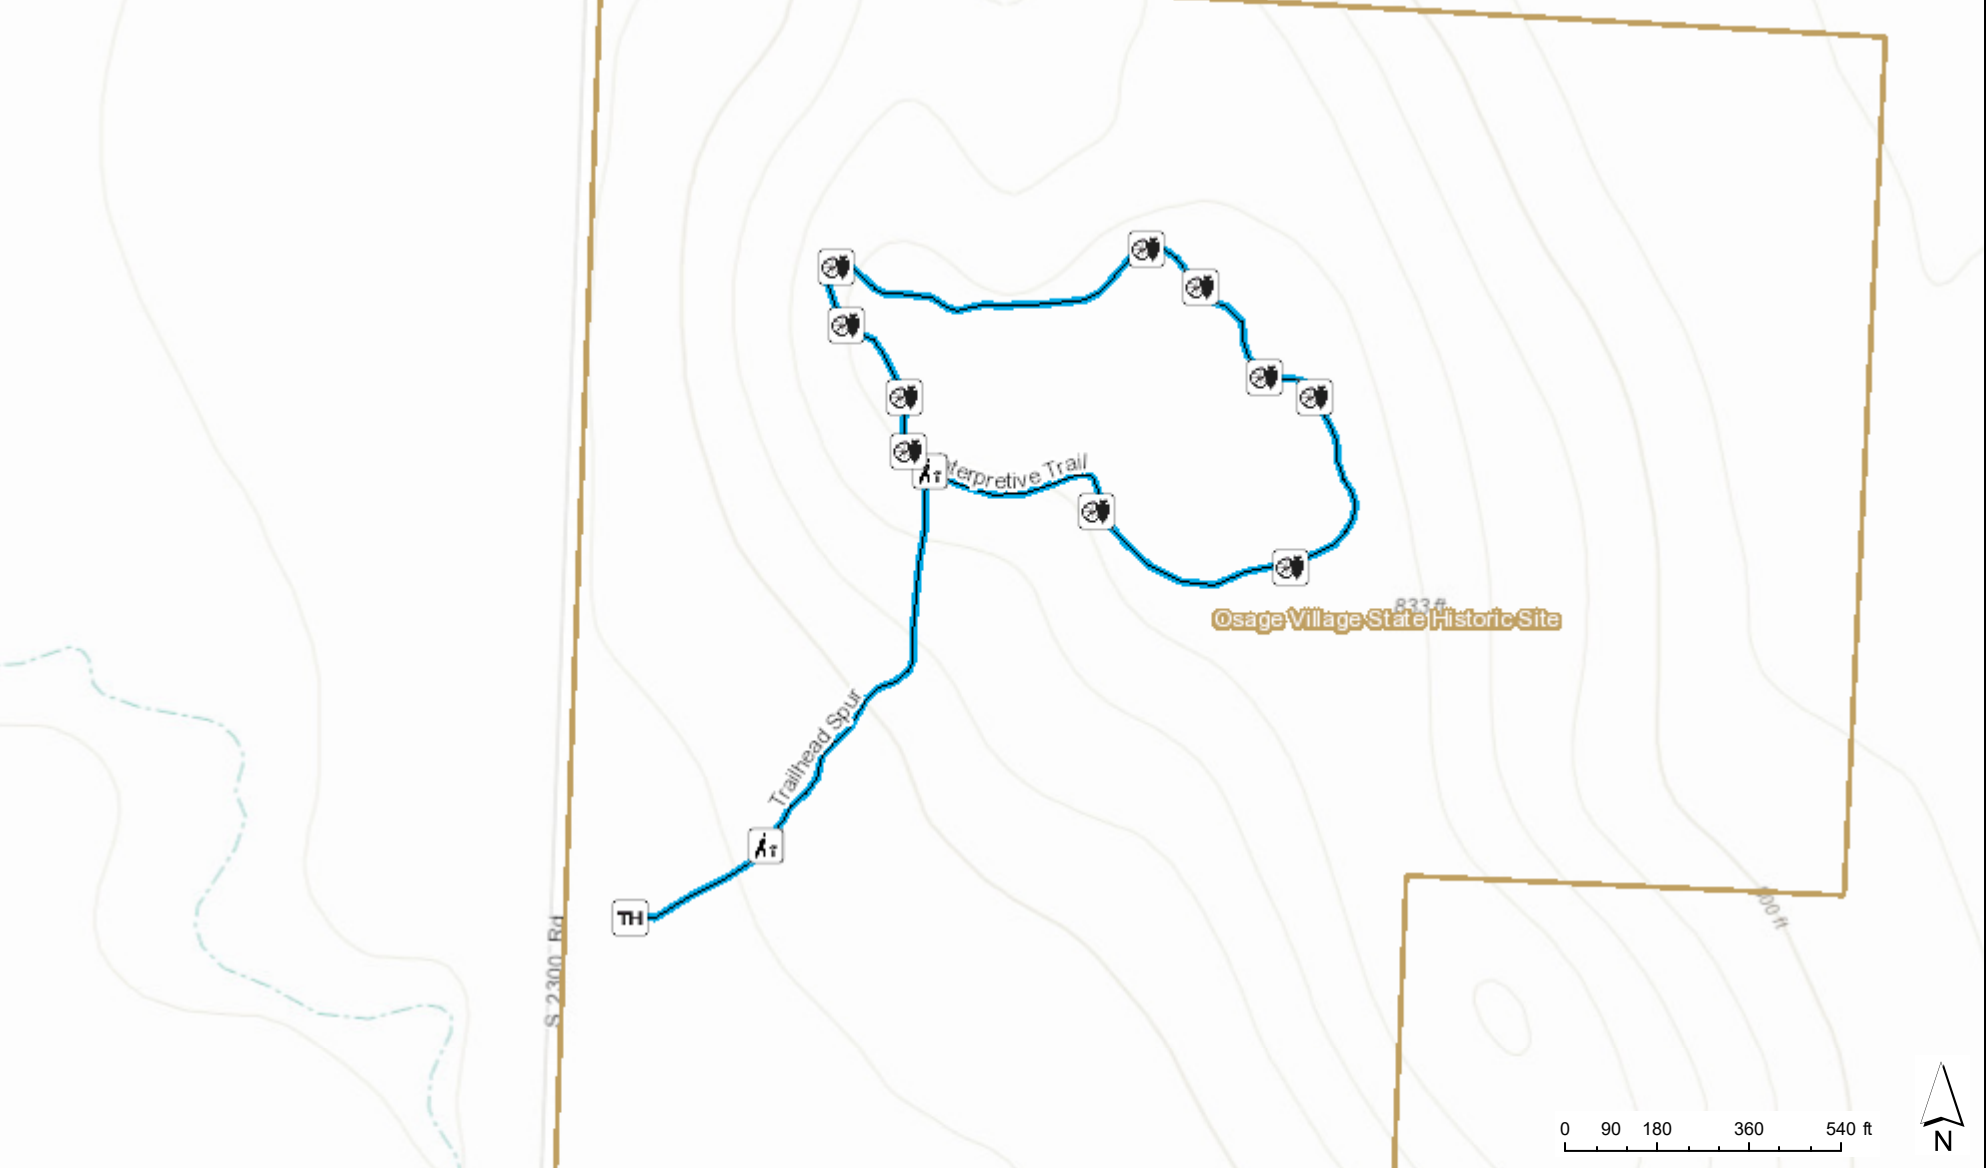

Osage Village State Historic Site Interpretive Trail

Sources: Esri, HERE, Garmin, Intermap, increment P Corp., GEBCO, USGS, FAO, NPS, NRCAN, GeoBase, IGN, Kadaster NL, Ordnance Survey, Esri Japan, METI, Esri November 13, 2020 2:02:20 PM CDT