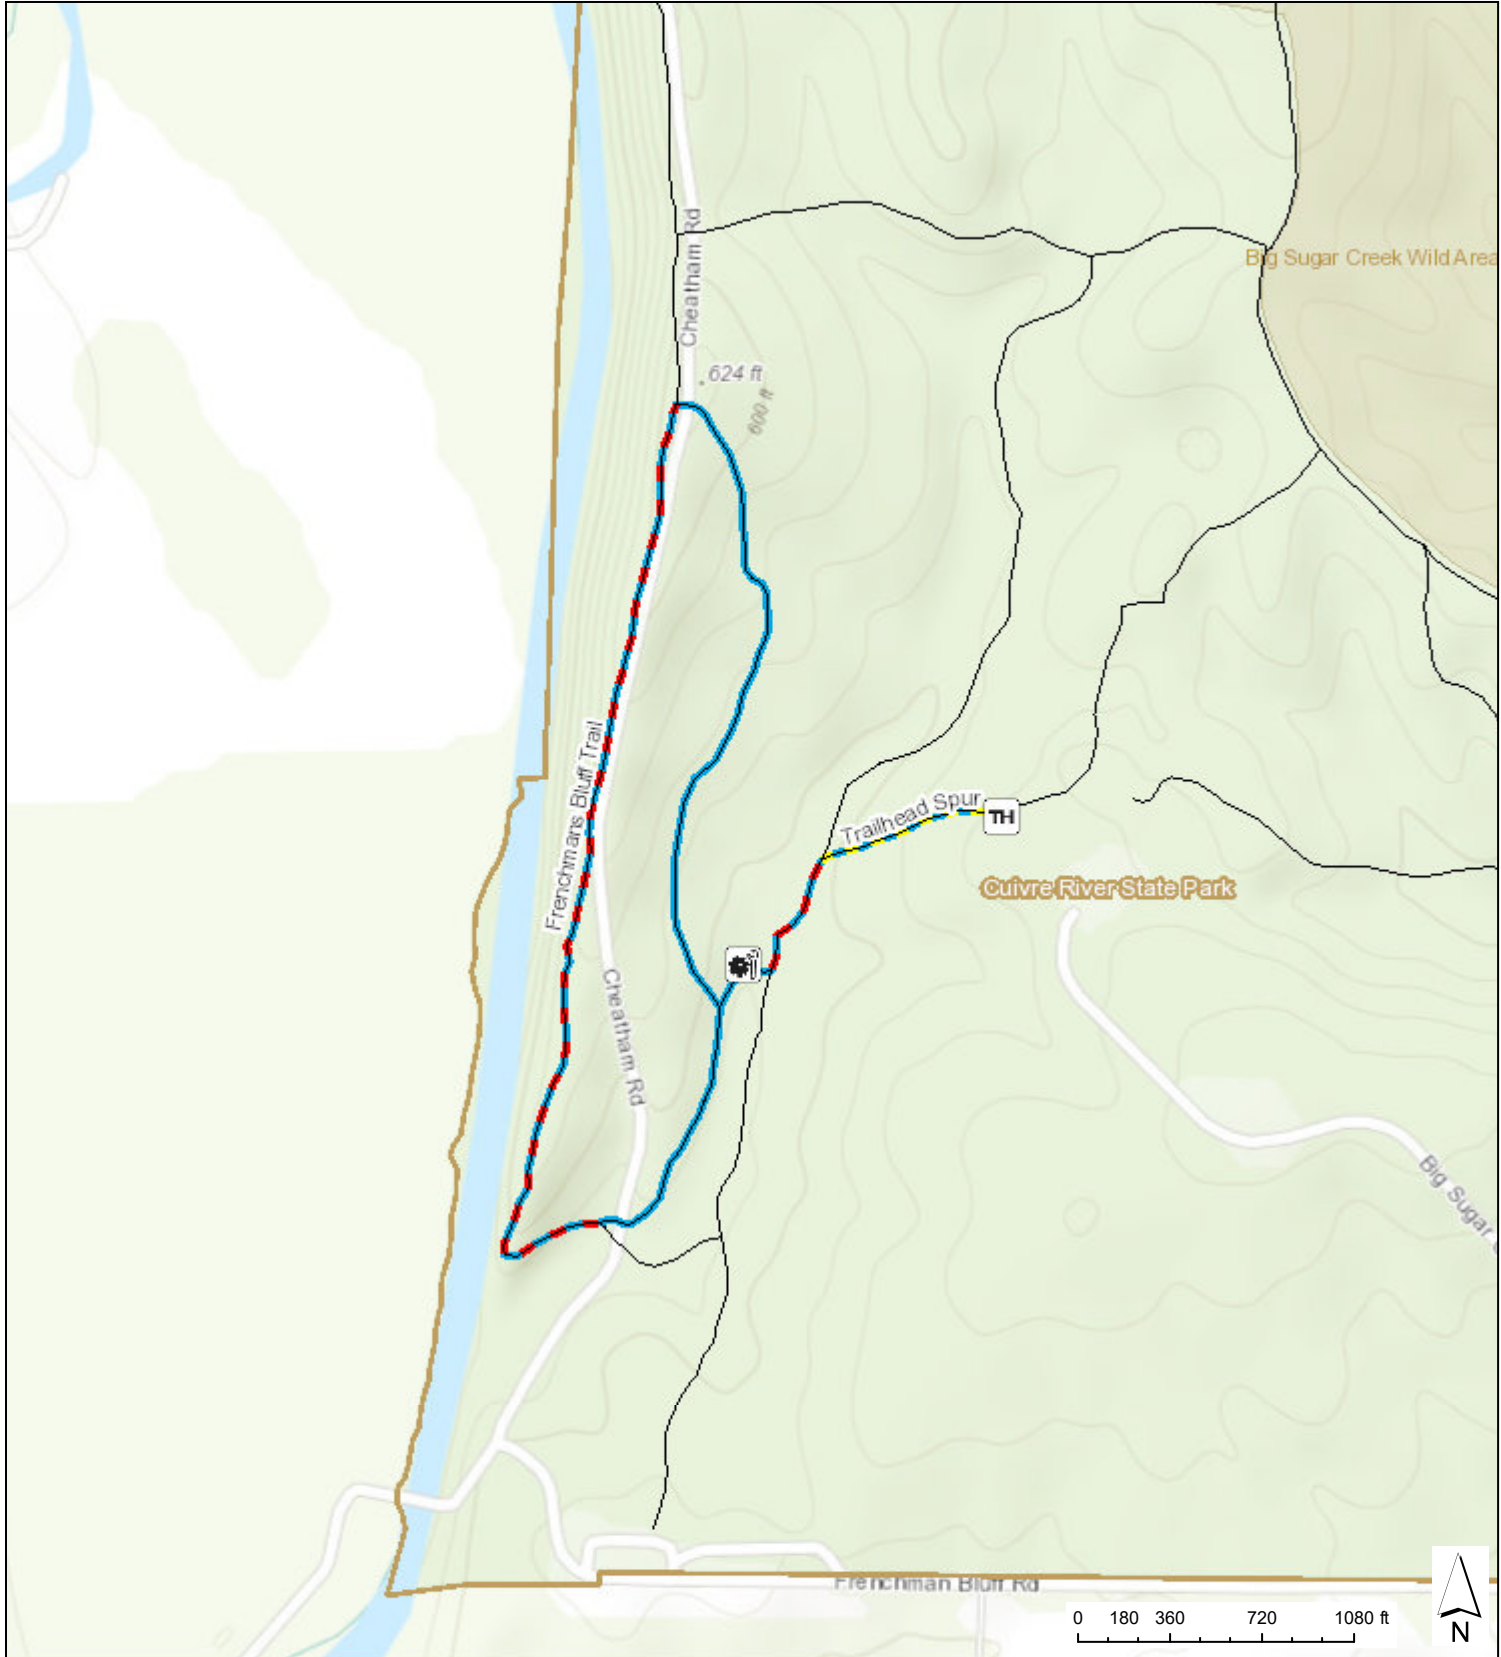

Cuivre River State Park
Frenchmans Bluff Trail

Sources: Esri, HERE, Garmin, Intermap, increment P Corp., GEBCO, USGS, FAO, NPS, NRCAN, GeoBase, IGN, Kadaster NL, Ordnance November 12, 2020 10:28:01 AM CDT