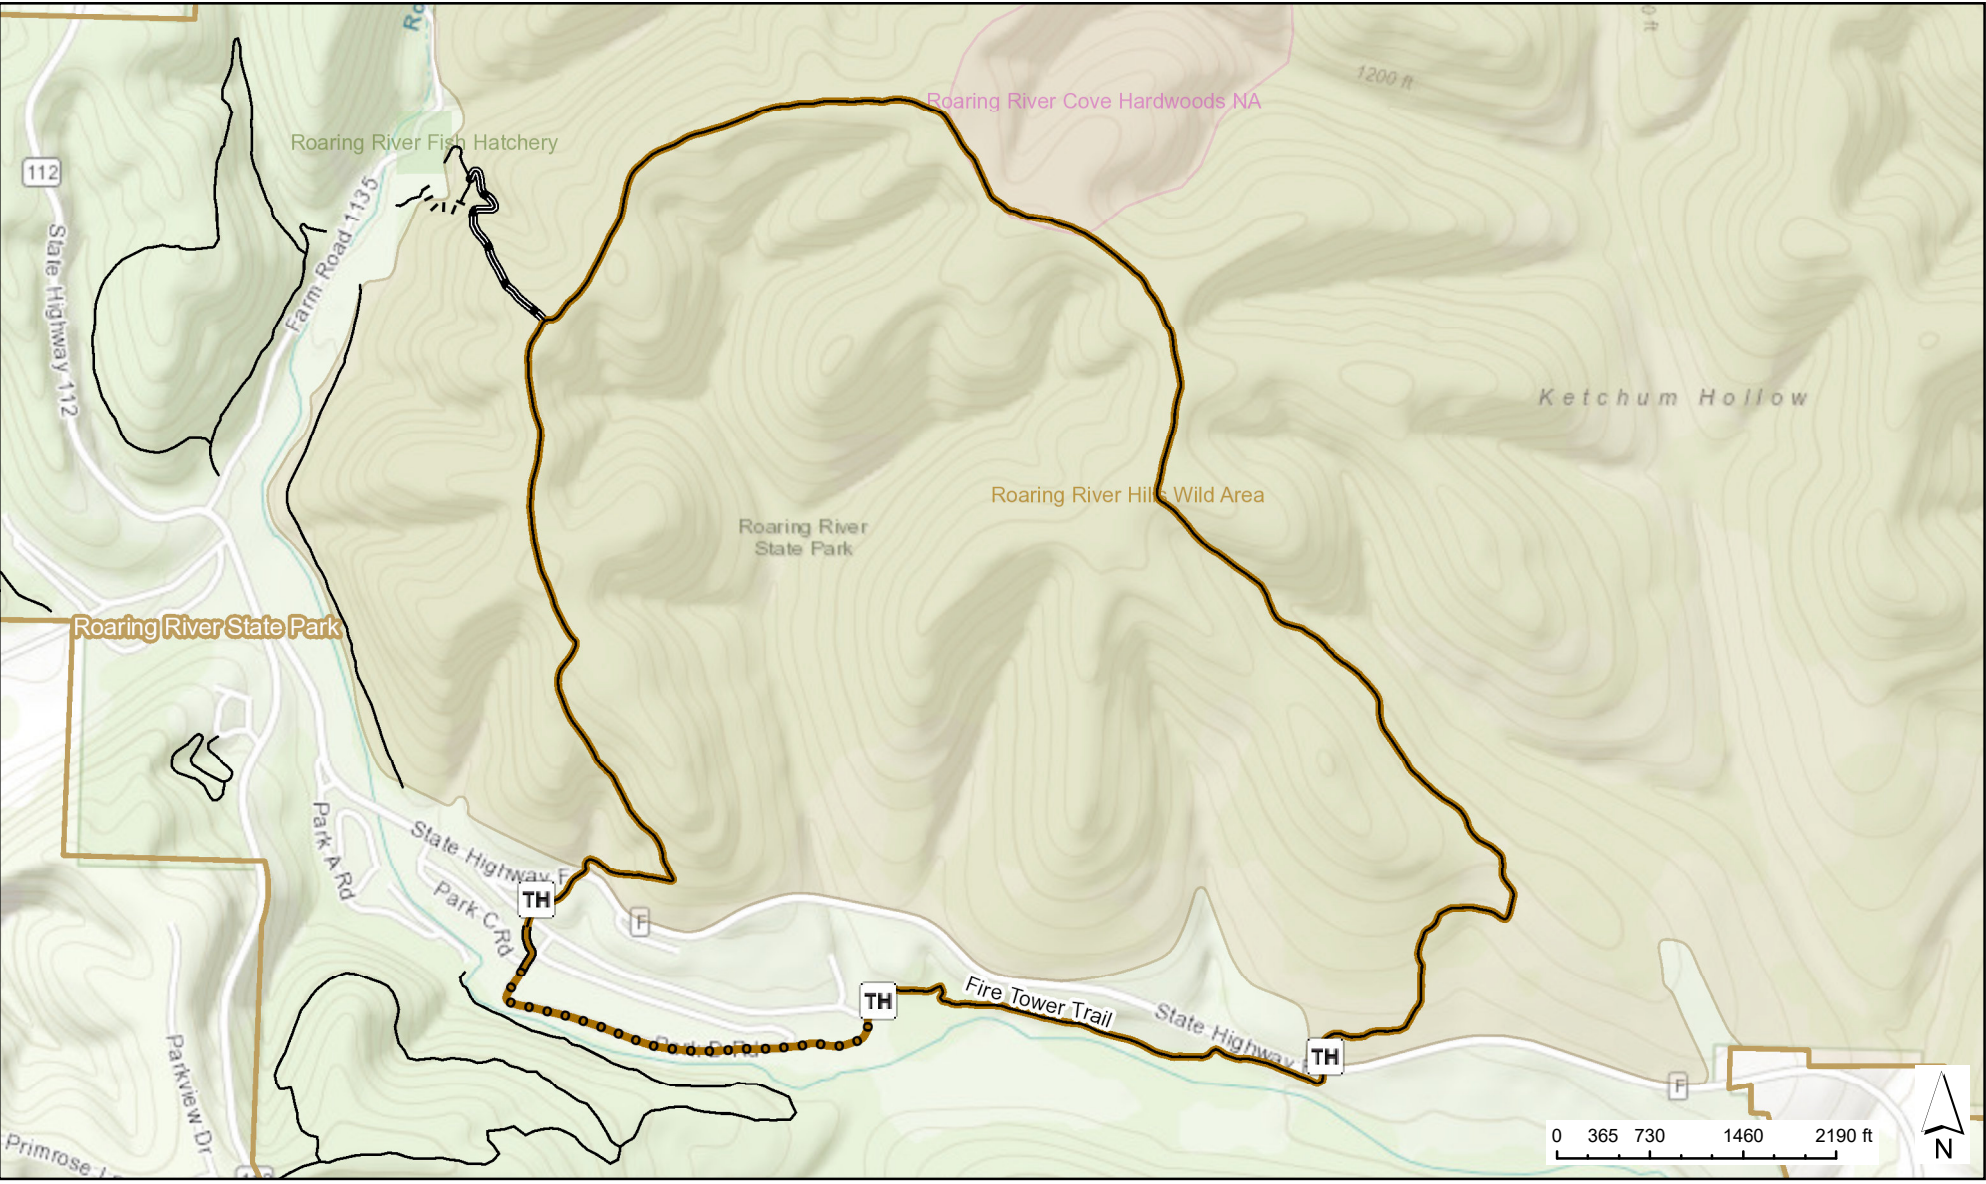

## Roaring River State Park Fire Tower Trail

Sources: Esri, HERE, Garmin, Intermap, increment P Corp., GEBCO, USGS, FAO, NPS, NRCAN, GeoBase, IGN, Kadaster NL, Ordnance Survey, Esri Japan, METI, Esri  
 March 22, 2021 11:19:51 AM CDT