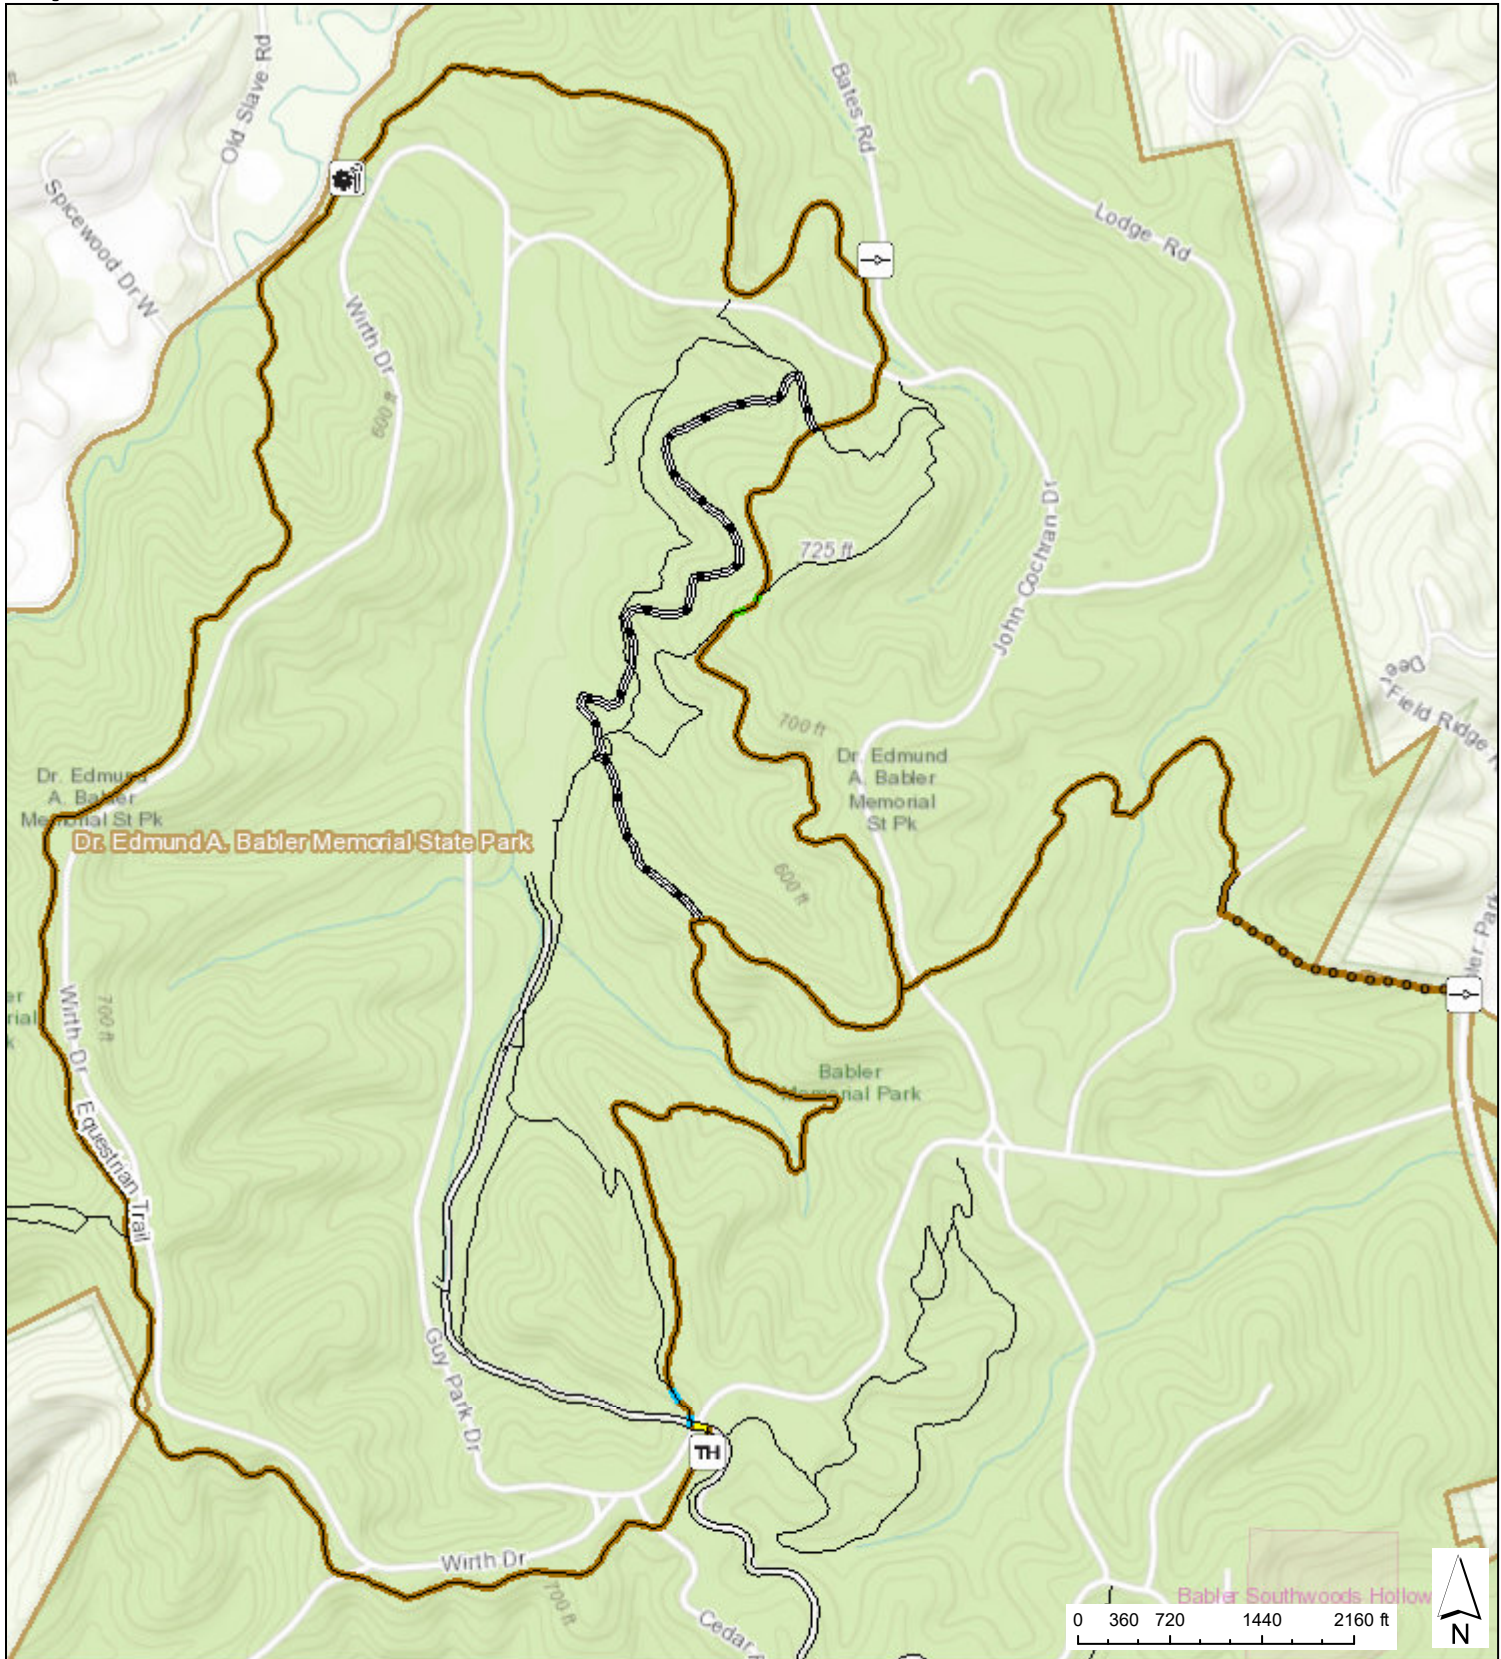

**Dr. Edmund A. Babler Memorial State Park**  
**Equestrian Trail**

Sources: Esri, HERE, Garmin, Intermap, increment P Corp., GEBCO, USGS, FAO, NPS, NRCAN, GeoBase, IGN, Kadaster NL, Ordnance November 12, 2020 11:00:46 AM CDT