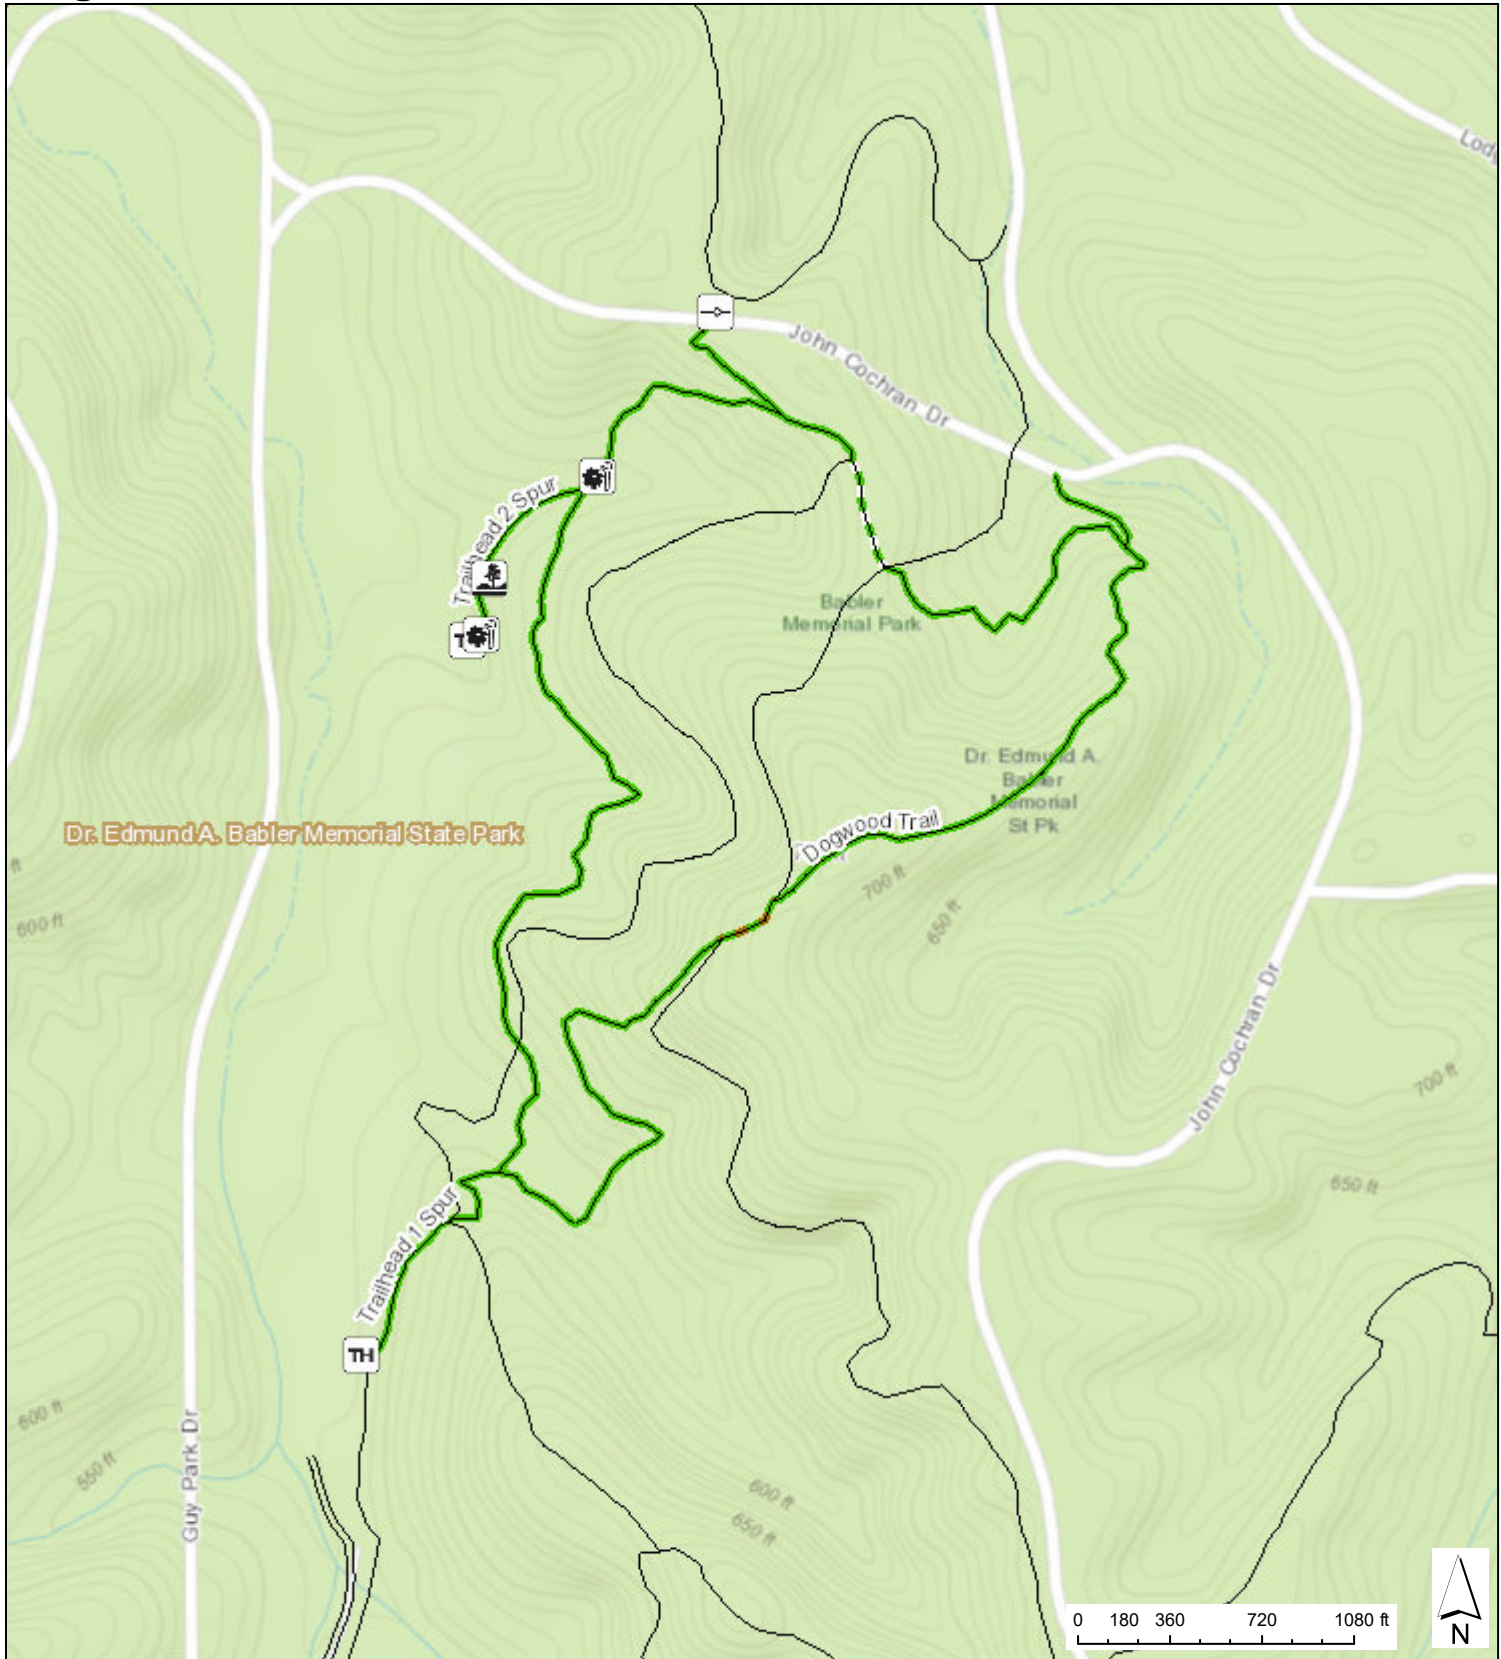

# Dr. Edmund A. Babler Memorial State Park

## Dogwood Trail

Sources: Esri, HERE, Garmin, Intermap, increment P Corp., GEBCO, USGS, FAO, NPS, NRCAN, GeoBase, IGN, Kadaster NL, Ordnance November 12, 2020 11:06:49 AM CDT