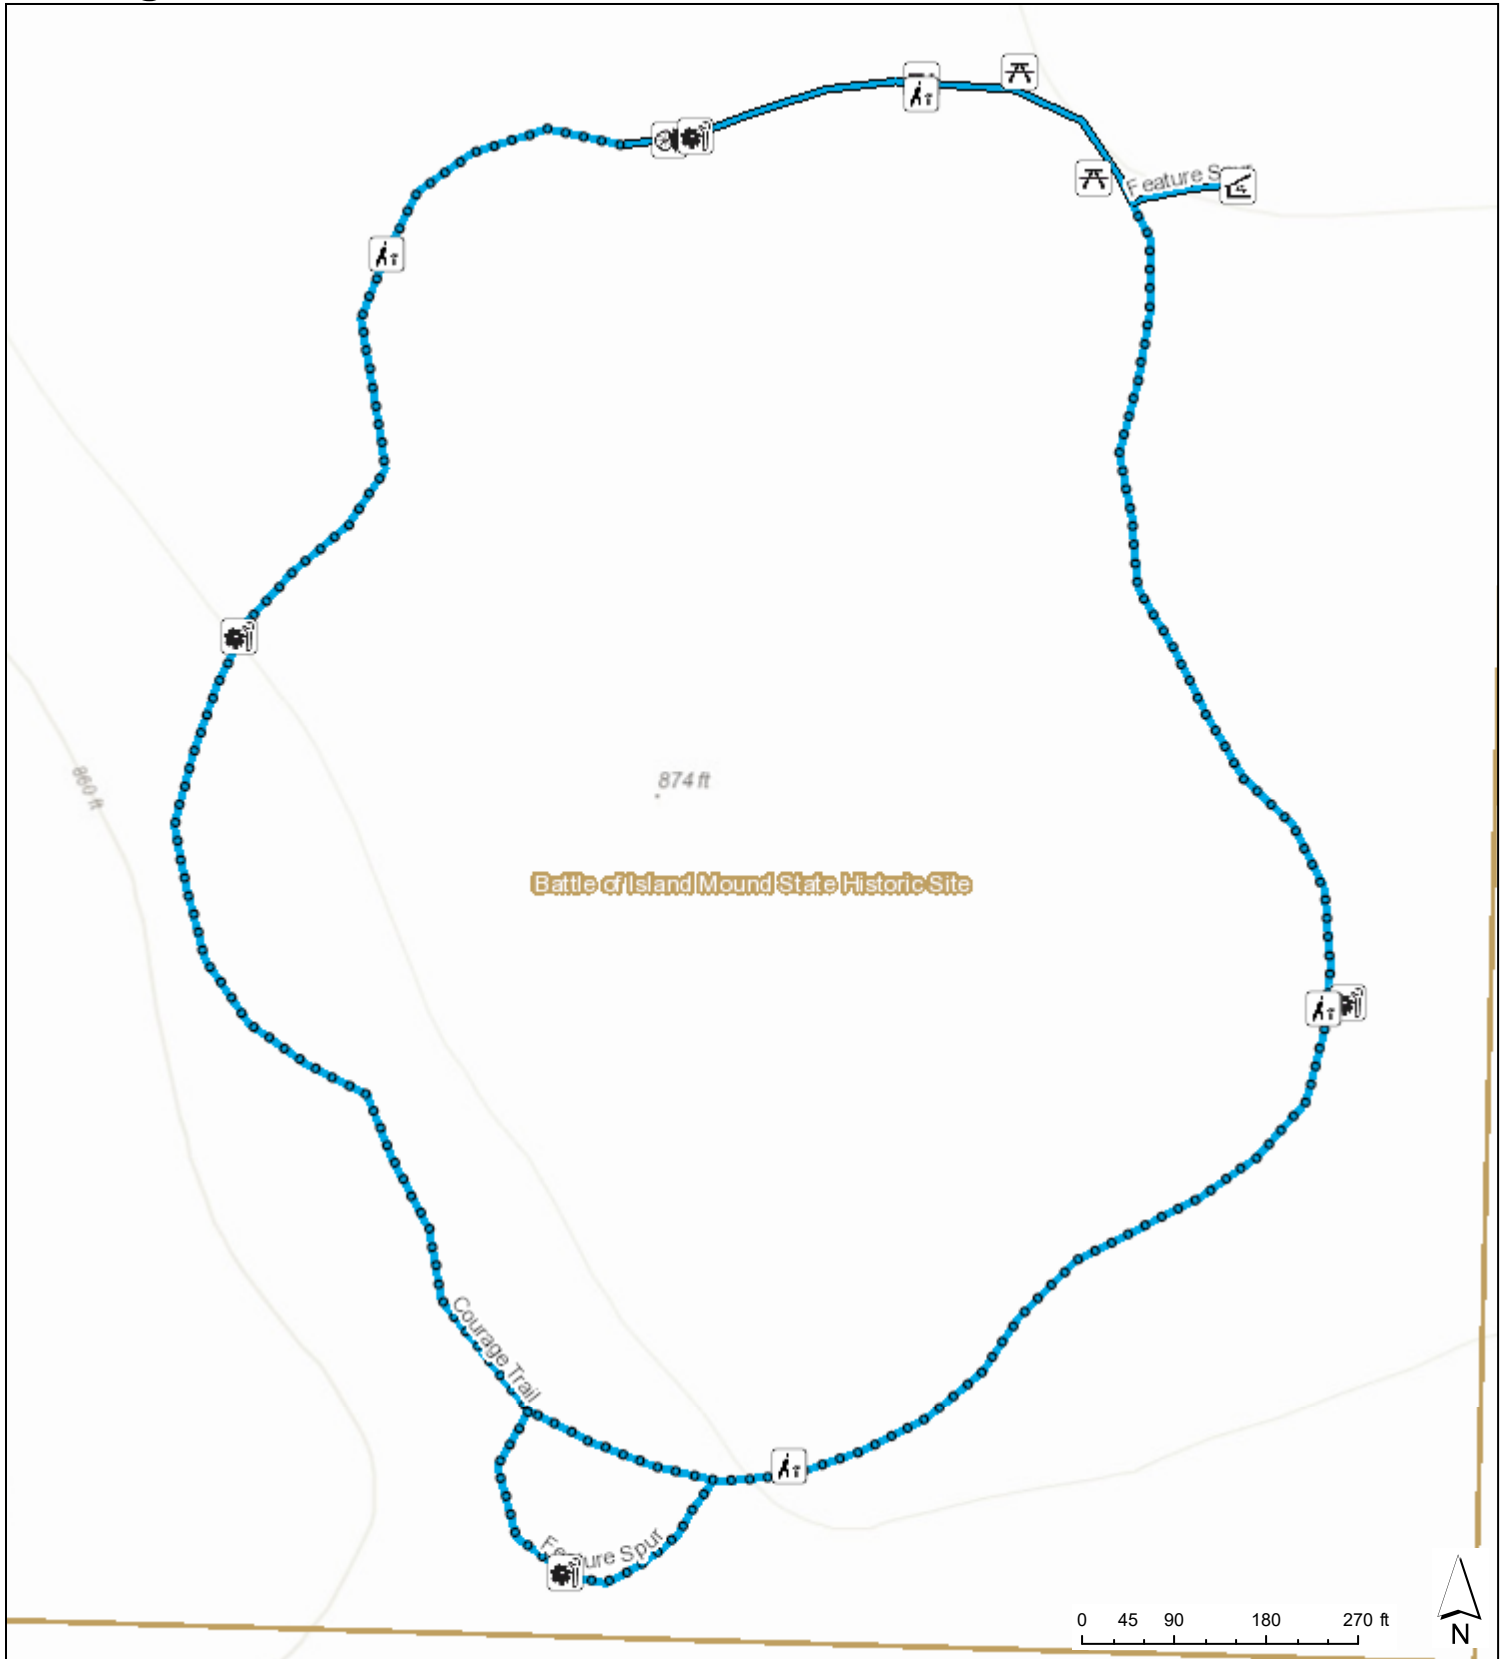

Battle of Island Mound State Historic Site

Courage Trail

Sources: Esri, HERE, Garmin, Intermap, increment P Corp., GEBCO, USGS, FAO, NPS, NRCAN, GeoBase, IGN, Kadaster NL, Ordnance November 10, 2020 3:51:58 PM CDT