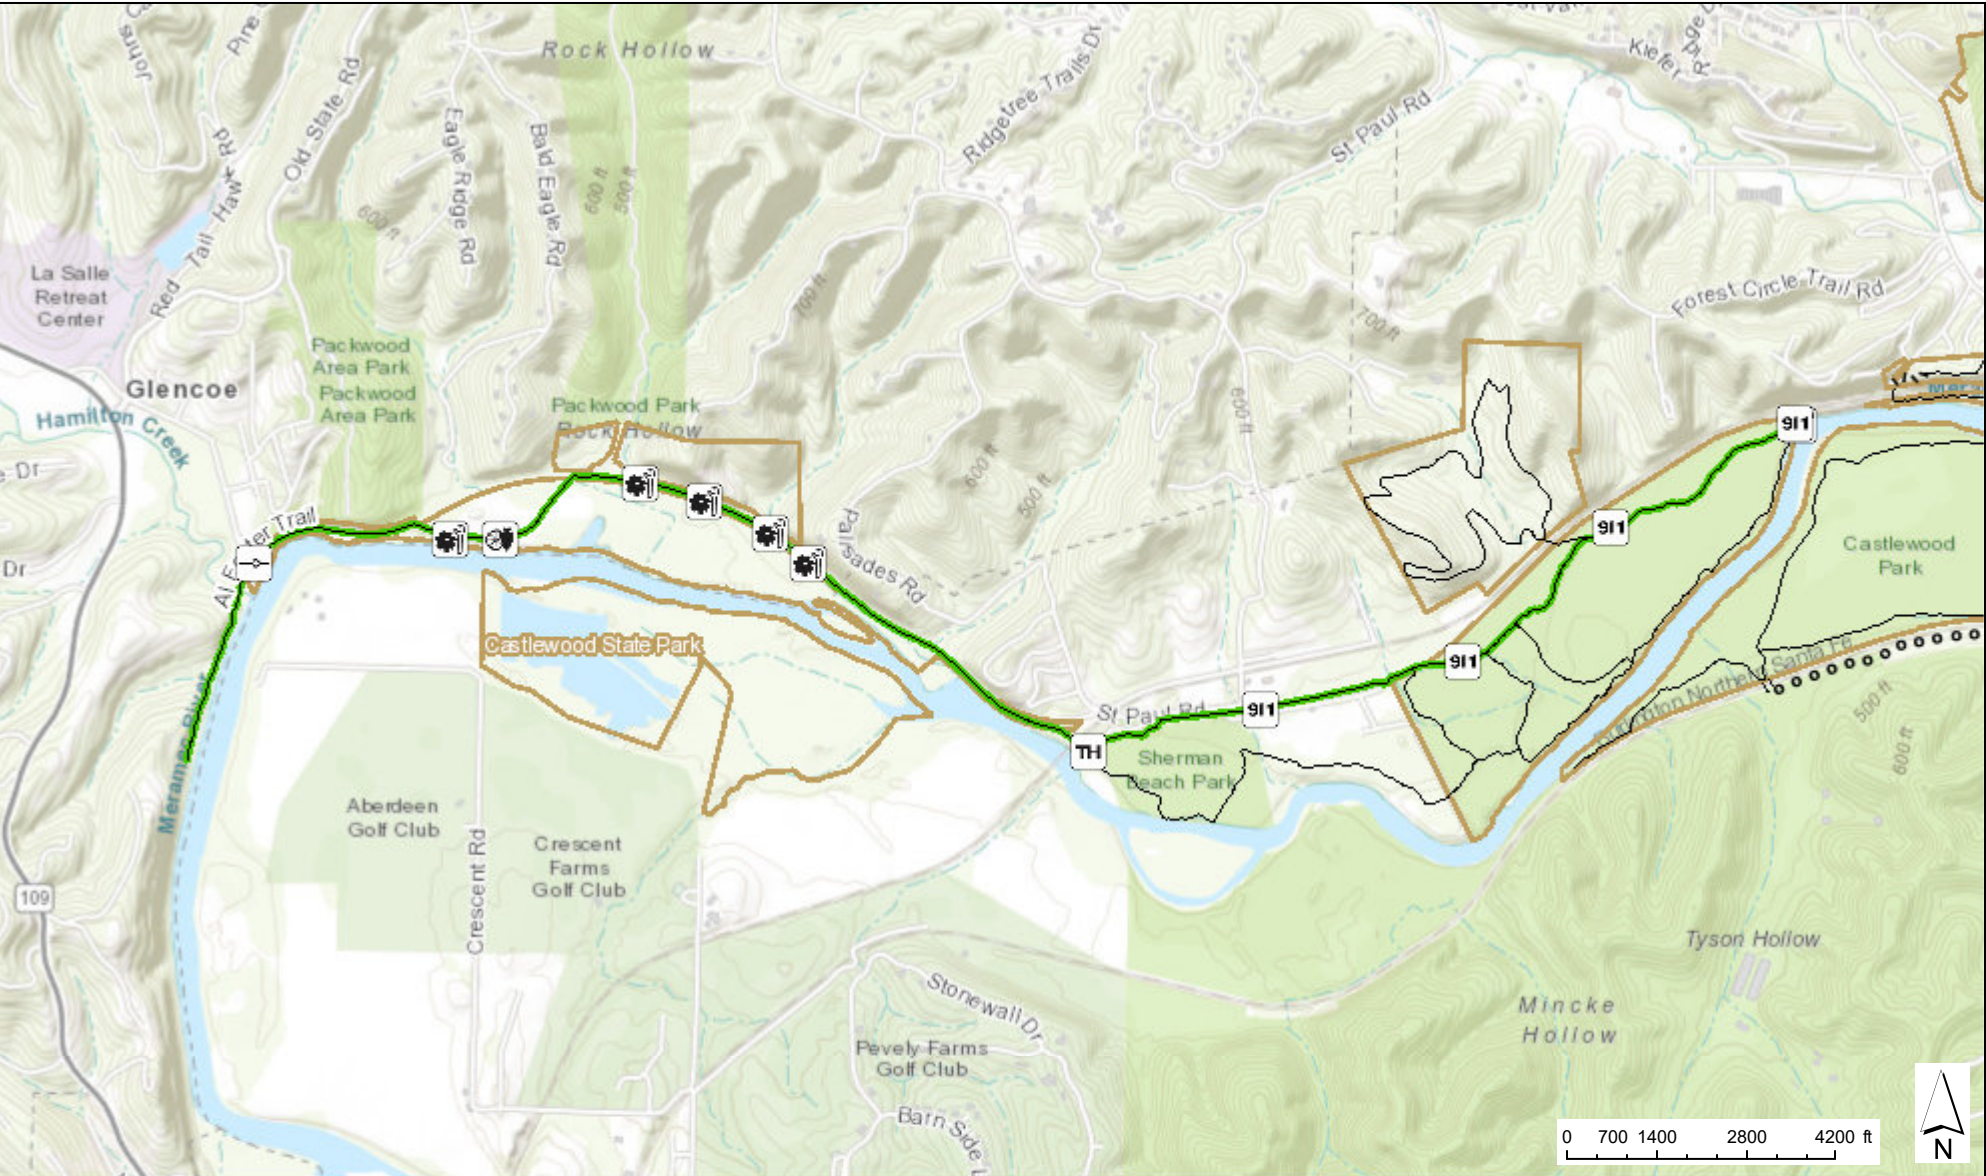

# Castlewood State Park

## Al Foster Trail

Sources: Esri, HERE, Garmin, Intermap, increment P Corp., GEBCO, USGS, FAO, NPS, NRCAN, GeoBase, IGN, Kadaster NL, Ordnance Survey, Esri Japan, METI, Esri November 10, 2020 4:28:49 PM CDT