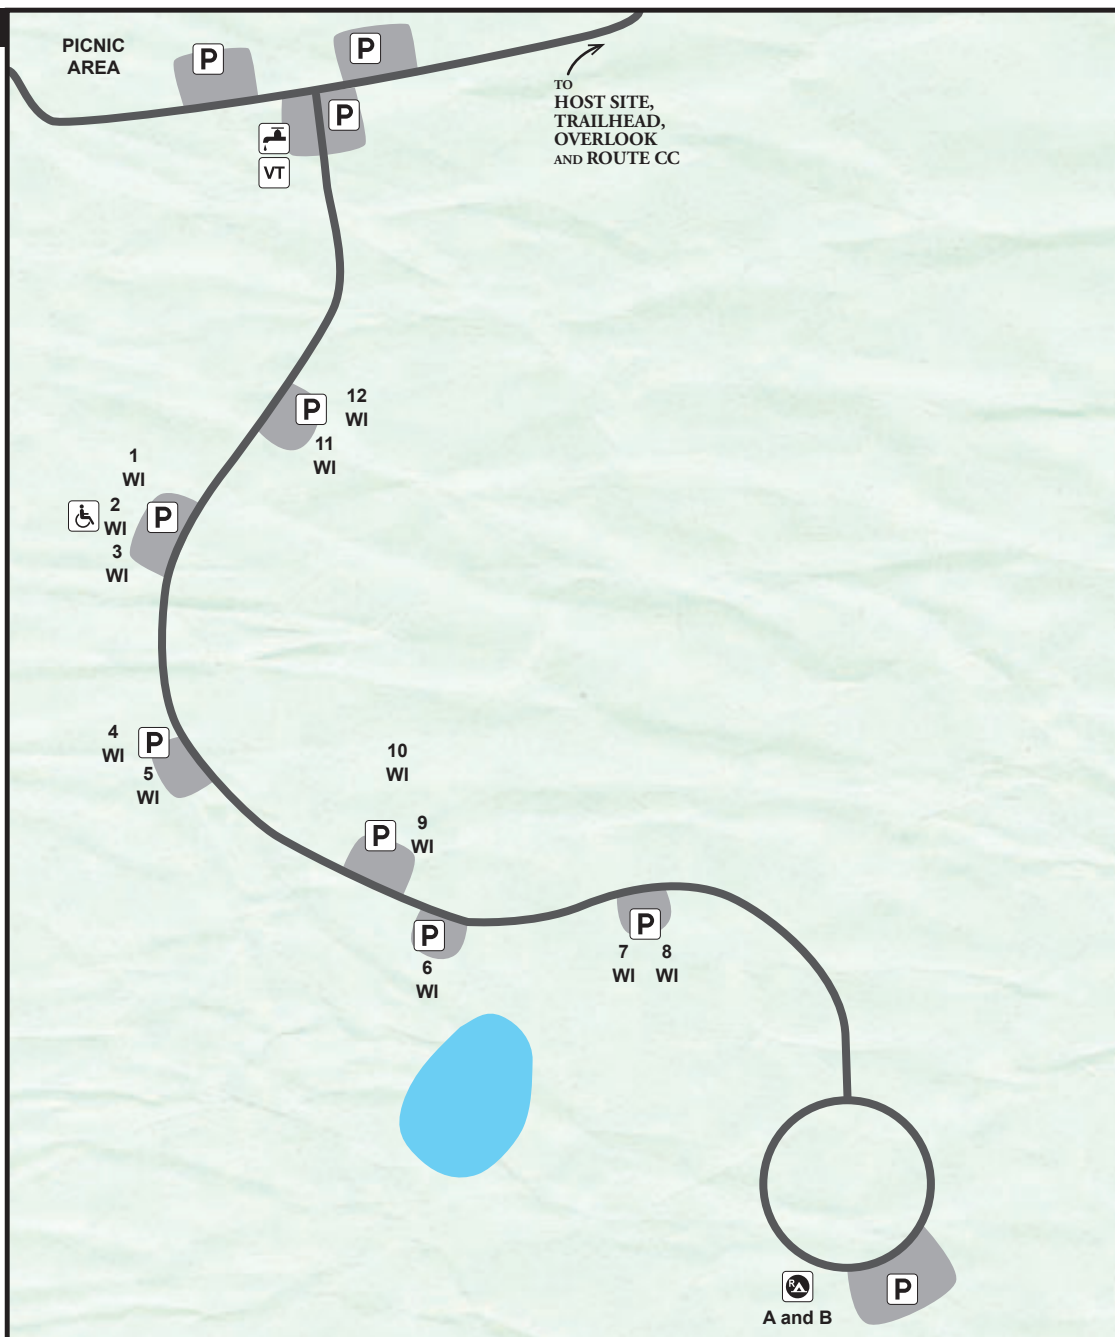

LEGEND

- WI walk-in site
-  accessible
-  water
- VT vault toilet
- P parking
-  special-use camping area

DISCLAIMER: This map is not a legal survey. The Missouri Department of Natural Resources makes no warranty, expressed or implied, as to the accuracy of the data or related materials and is not responsible for any damage or loss resulting from its use.

06/23