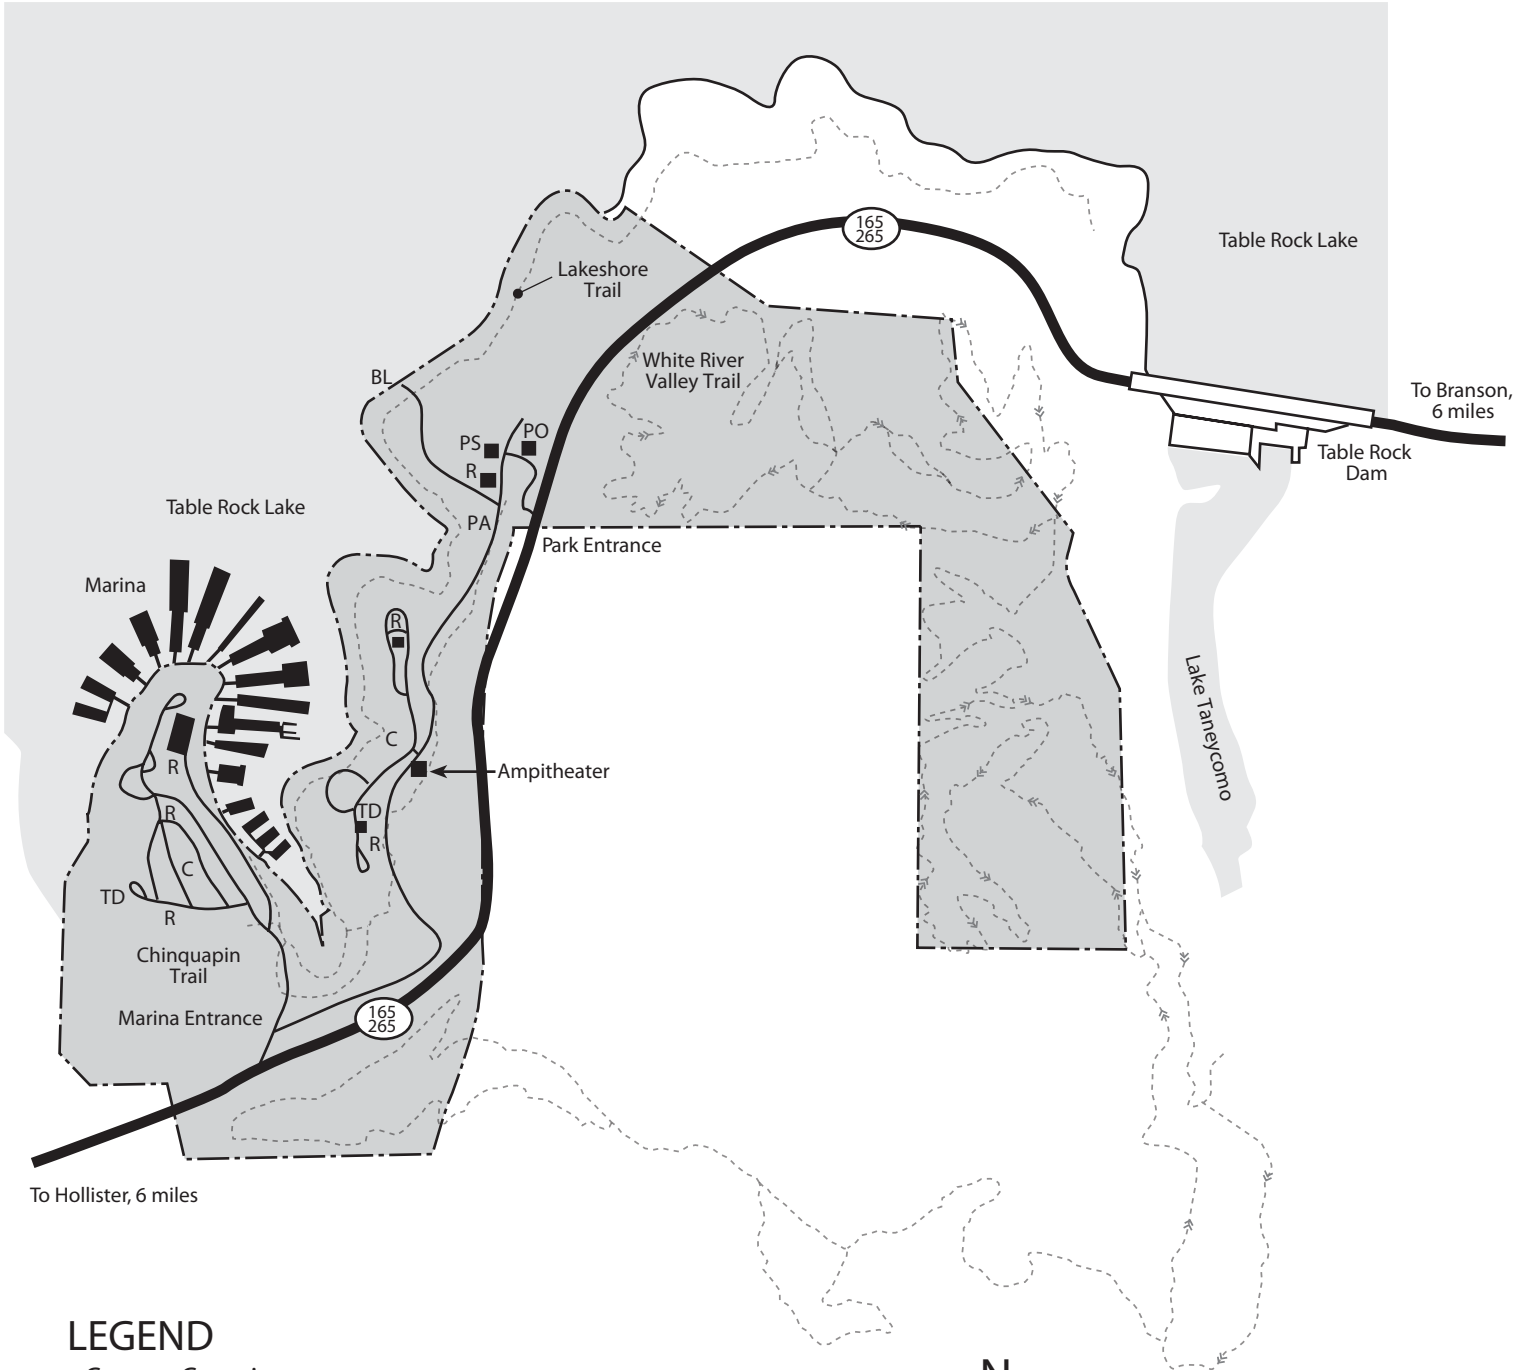

# TABLE ROCK STATE PARK

## LEGEND

- C Camping
- PA Picnic Area
- PS Picnic Shelter
- PO Park Office
- R Restroom
- TD Trailer Disposal Station
- BL Boat Launch